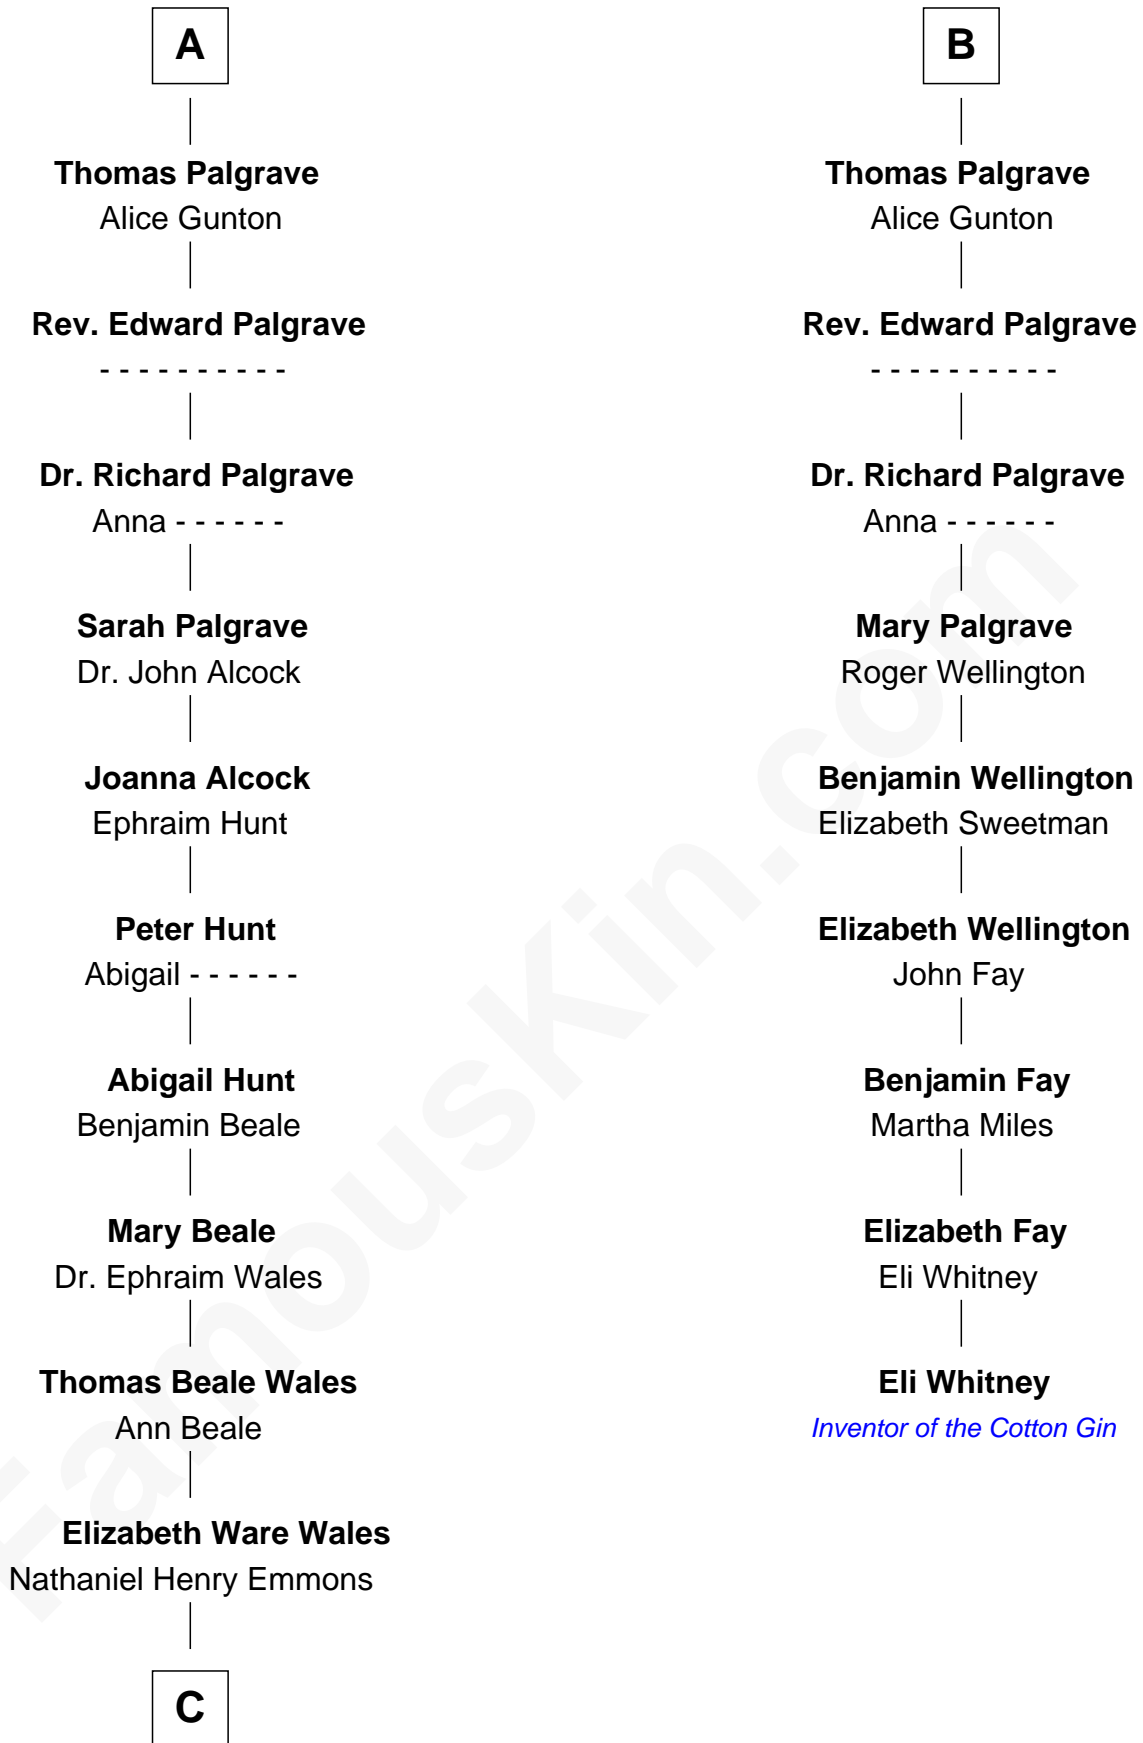

FamousKin.com Relationship Chart of

Paget Brewster

TV Actress

15th cousin 6 times removed of

Eli Whitney

Inventor of the Cotton Gin

Edmund Fitzalan

Alice de Warenne

Richard Fitzalan
Eleanor Plantagenet

Sir Richard Fitzalan
Elizabeth de Bohun

Elizabeth Fitzalan
Sir Robert Goushill

Elizabeth Goushill
Sir Robert Wingfield

Elizabeth Wingfield
Sir William Brandon

Eleanor Brandon
John Glemham

Anne Glemham
Henry Palgrave

A

Richard Fitzalan
Eleanor Plantagenet

Sir Richard Fitzalan
Elizabeth de Bohun

Elizabeth Fitzalan
Sir Robert Goushill

Elizabeth Goushill
Sir Robert Wingfield

Elizabeth Wingfield
Sir William Brandon

Eleanor Brandon
John Glemham

Anne Glemham
Henry Palgrave

B

C

Ann Wales Emmons

Benjamin Brewster

Dr. George Washington Wales Brewster

Ellen Mackenzie Hodge