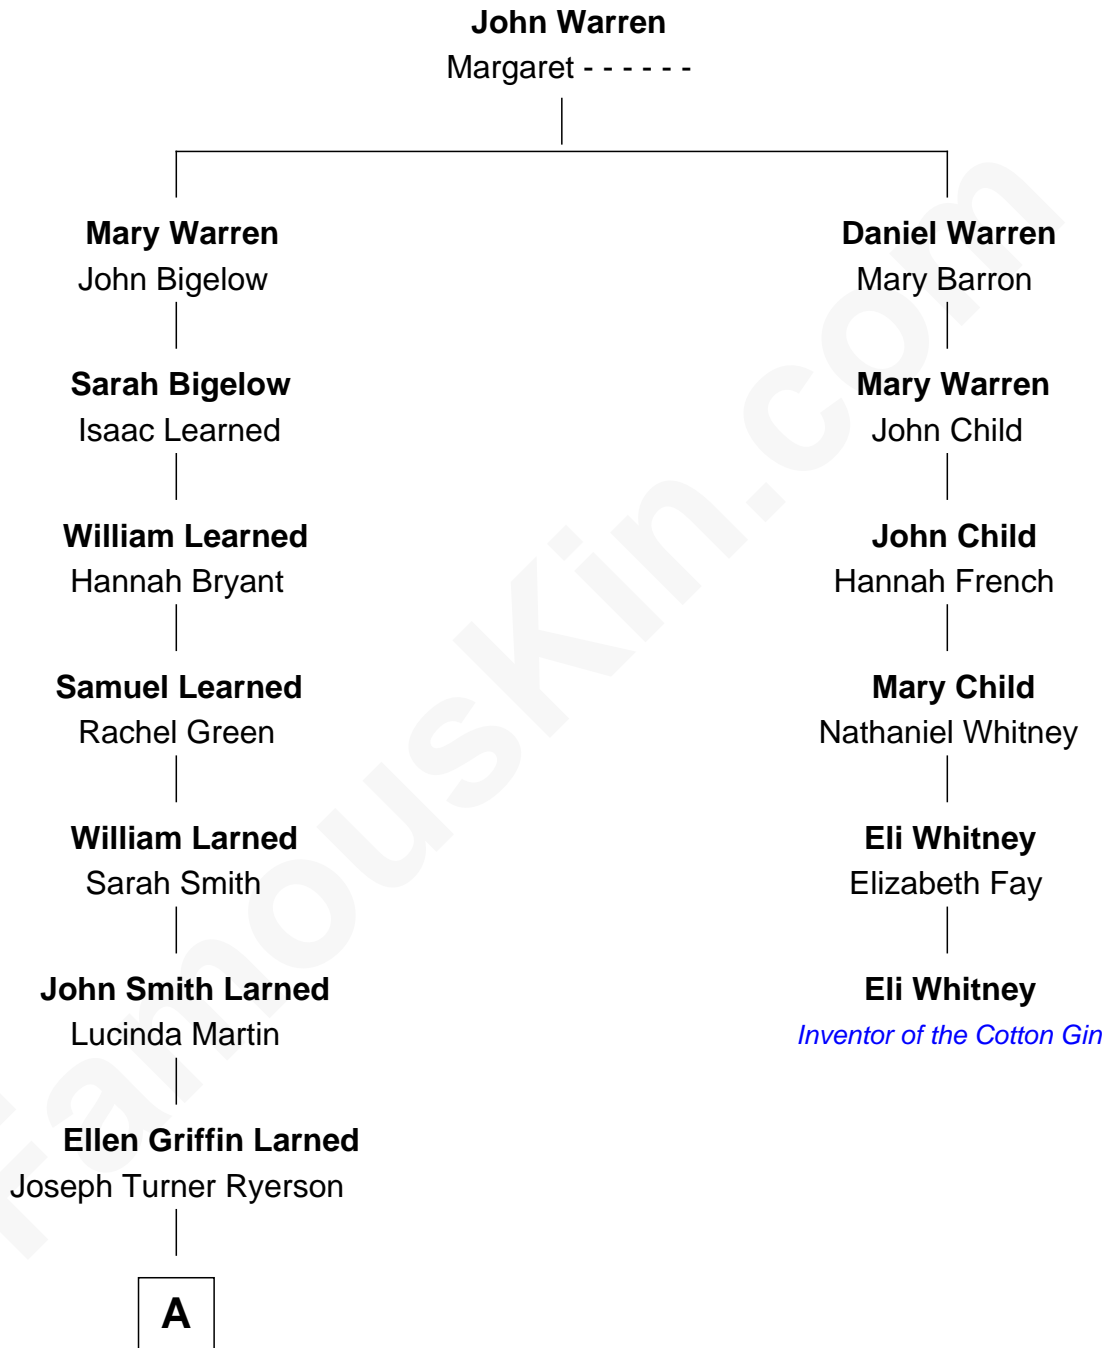

FamousKin.com Relationship Chart of

Paget Brewster

TV Actress

5th cousin 6 times removed of

Eli Whitney

Inventor of the Cotton Gin

A

Edward Larned Ryerson

Mary Pringle Mitchell

Donald Mitchell Ryerson

Isabelle McGenniss

Joan Ryerson

George Washington Wales Brewster

Galen Brewster

Hathaway Tew

Paget Brewster