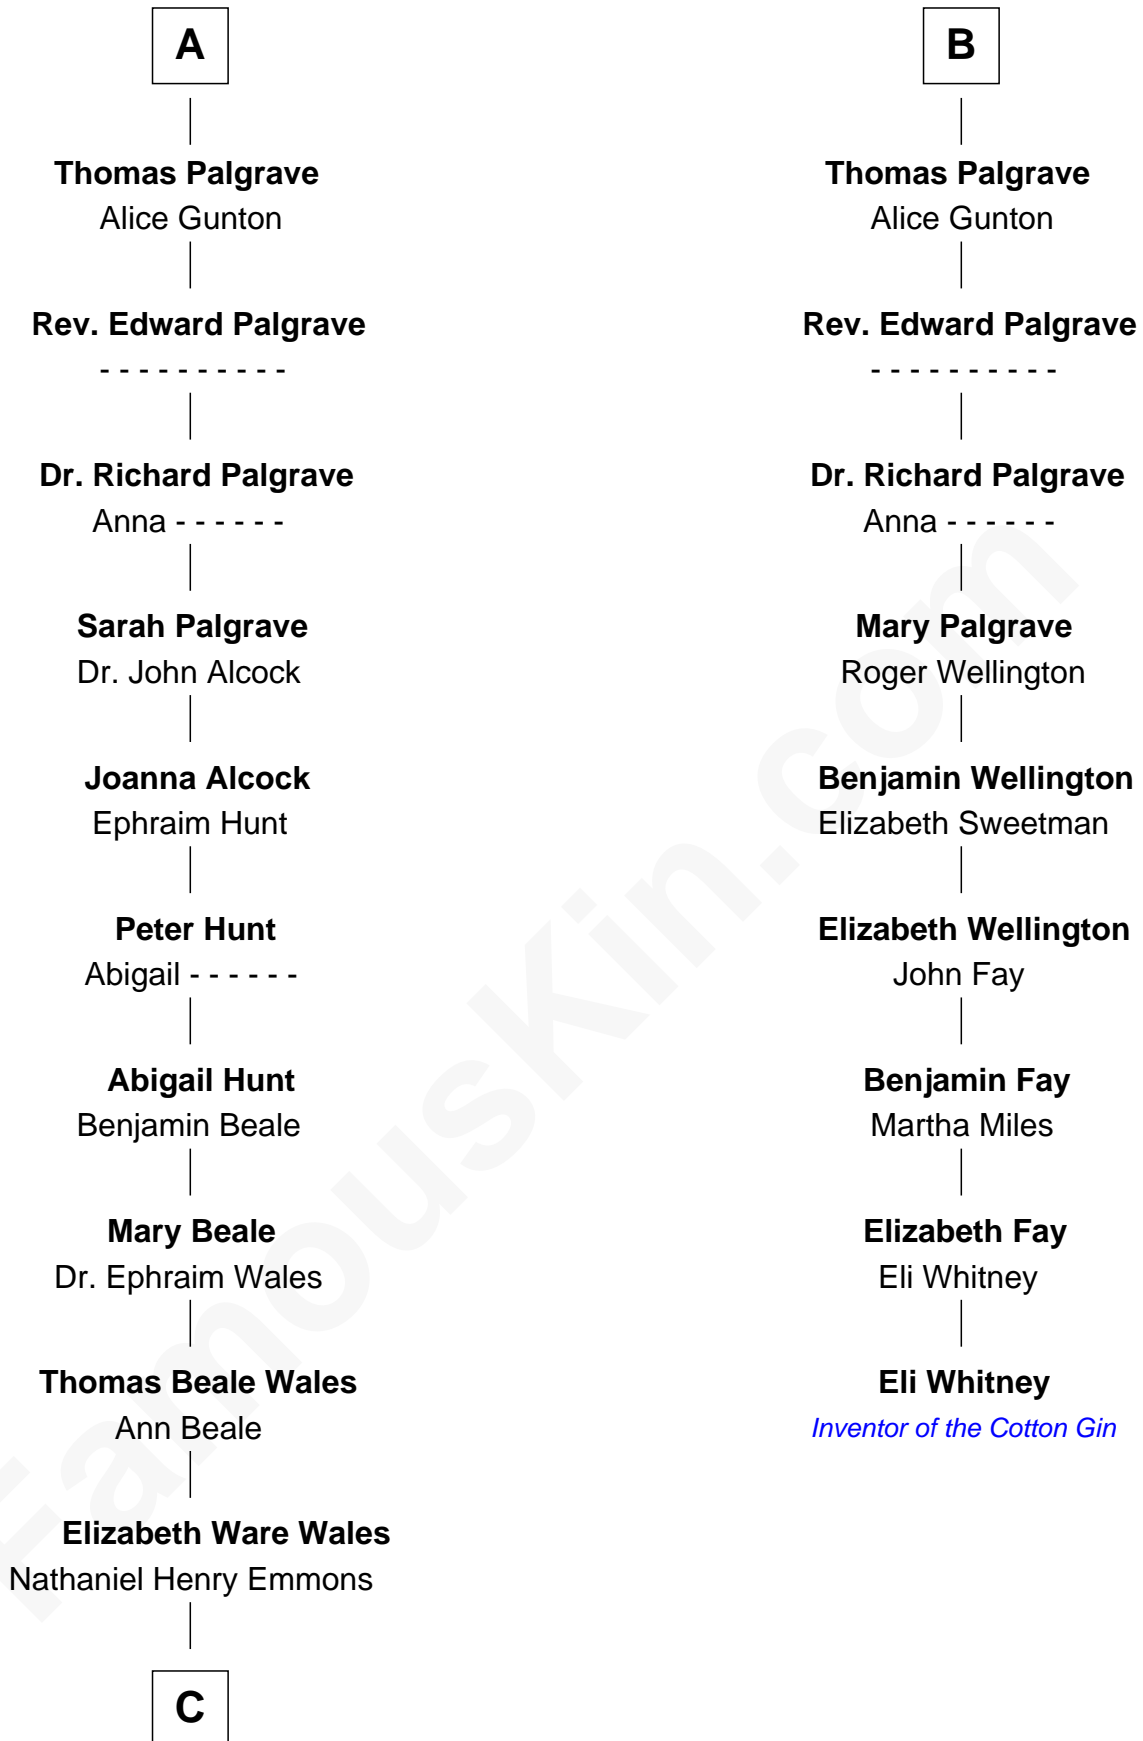

FamousKin.com Relationship Chart of

Paget Brewster

TV Actress

15th cousin 6 times removed of

Eli Whitney

Inventor of the Cotton Gin

Humphrey de Bohun

Elizabeth Plantagenet

Sir William de Bohun
Elizabeth de Badlesmere

Elizabeth de Bohun
Sir Richard Fitzalan

Elizabeth Fitzalan
Sir Robert Goushill

Elizabeth Goushill
Sir Robert Wingfield

Elizabeth Wingfield
Sir William Brandon

Eleanor Brandon
John Glemham

Anne Glemham
Henry Palgrave

A

Sir William de Bohun
Elizabeth de Badlesmere

Elizabeth de Bohun
Sir Richard Fitzalan

Elizabeth Fitzalan
Sir Robert Goushill

Elizabeth Goushill
Sir Robert Wingfield

Elizabeth Wingfield
Sir William Brandon

Eleanor Brandon
John Glemham

Anne Glemham
Henry Palgrave

B

C

Ann Wales Emmons

Benjamin Brewster

Dr. George Washington Wales Brewster

Ellen Mackenzie Hodge