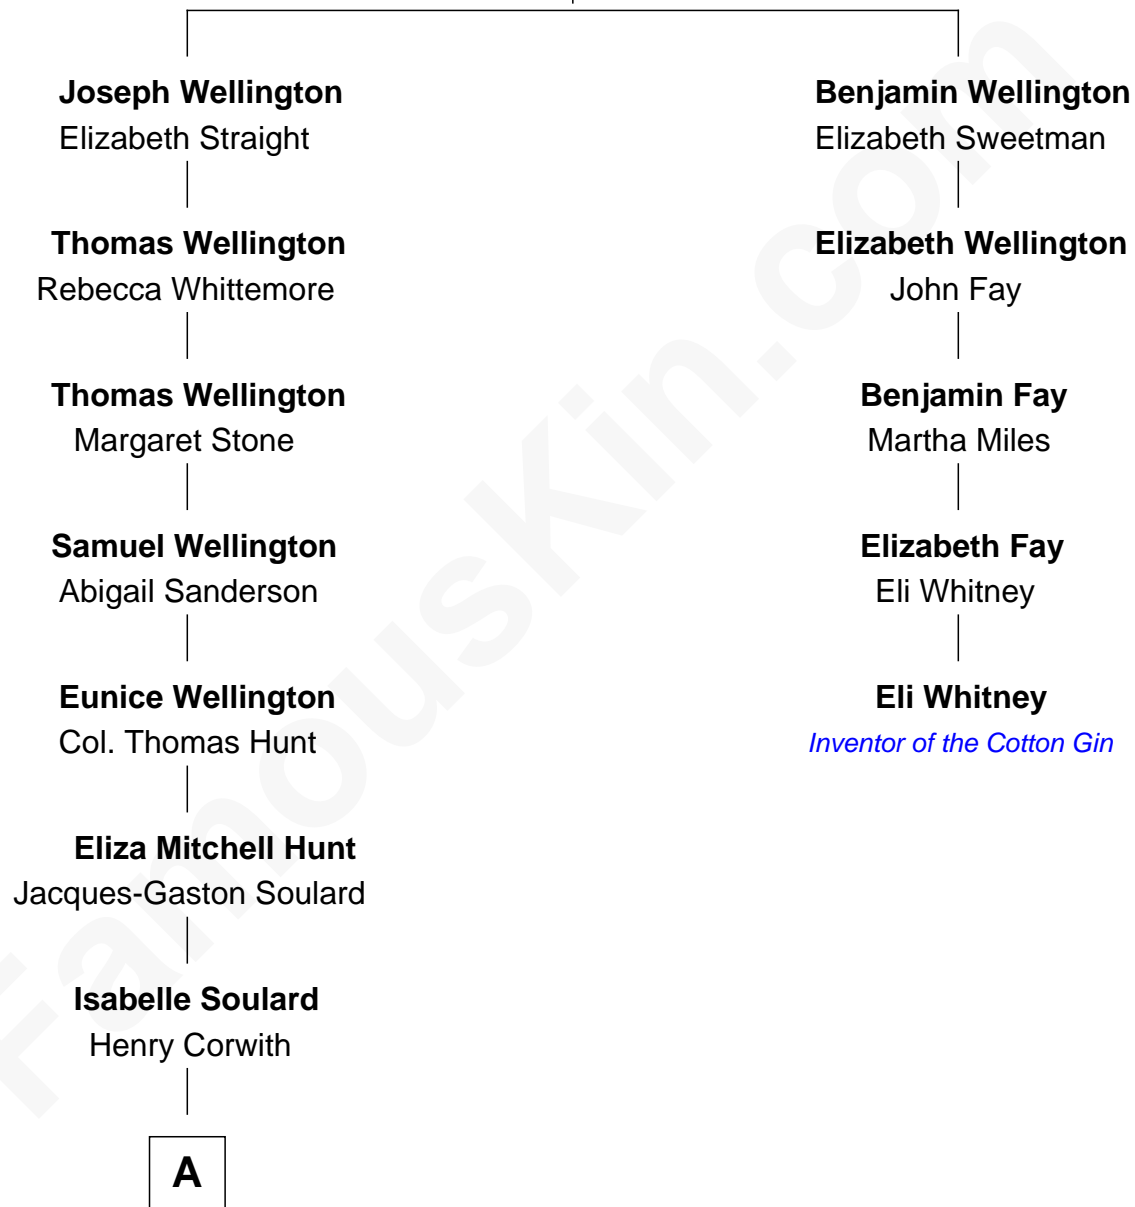

FamousKin.com Relationship Chart of

Paget Brewster

TV Actress

4th cousin 7 times removed of

Eli Whitney

Inventor of the Cotton Gin

Roger Wellington

Mary Palgrave

A

—
Isabelle S. Corwith
Charles Burrill McGenniss

—
Isabelle McGenniss
Donald Mitchell Ryerson

—
Joan Ryerson
George Washington Wales Brewster

—
Galen Brewster
Hathaway Tew

—
Paget Brewster
TV Actress

FamousKin.com