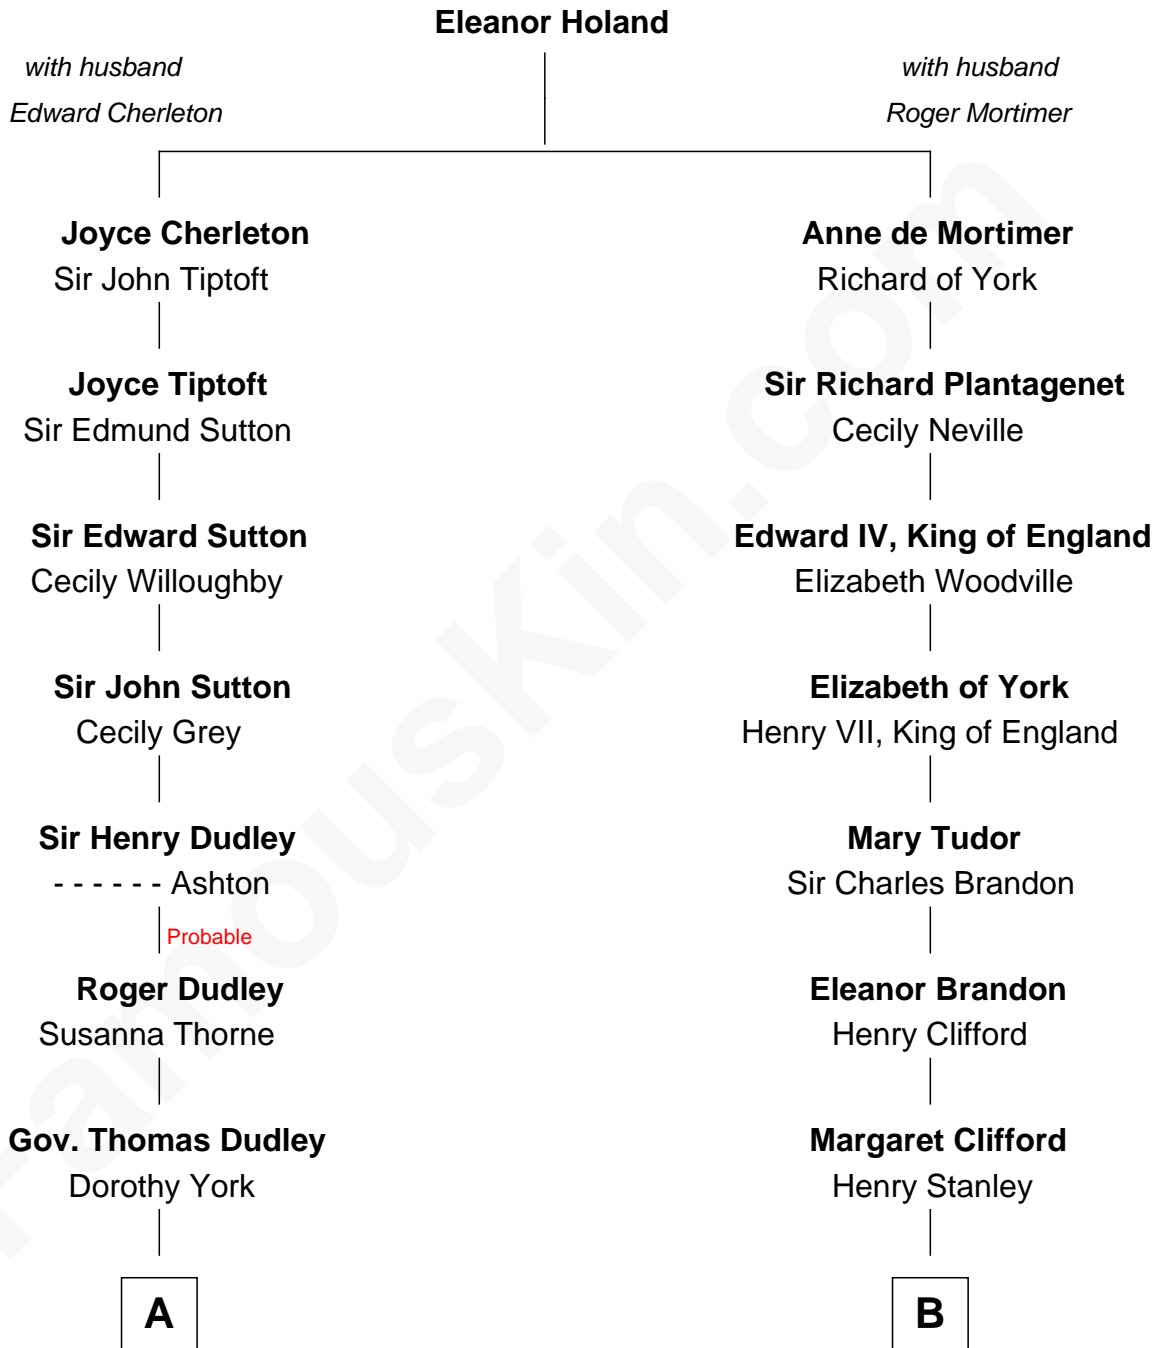

## Relationship Chart of

### Paget Brewster

TV Actress

19th cousin 2 times removed of

**Cara Delevingne**  
Fashion Model and Movie Actress

**C**

**Joan Ryerson**  
George Washington Wales Brewster

**Galen Brewster**  
Hathaway Tew