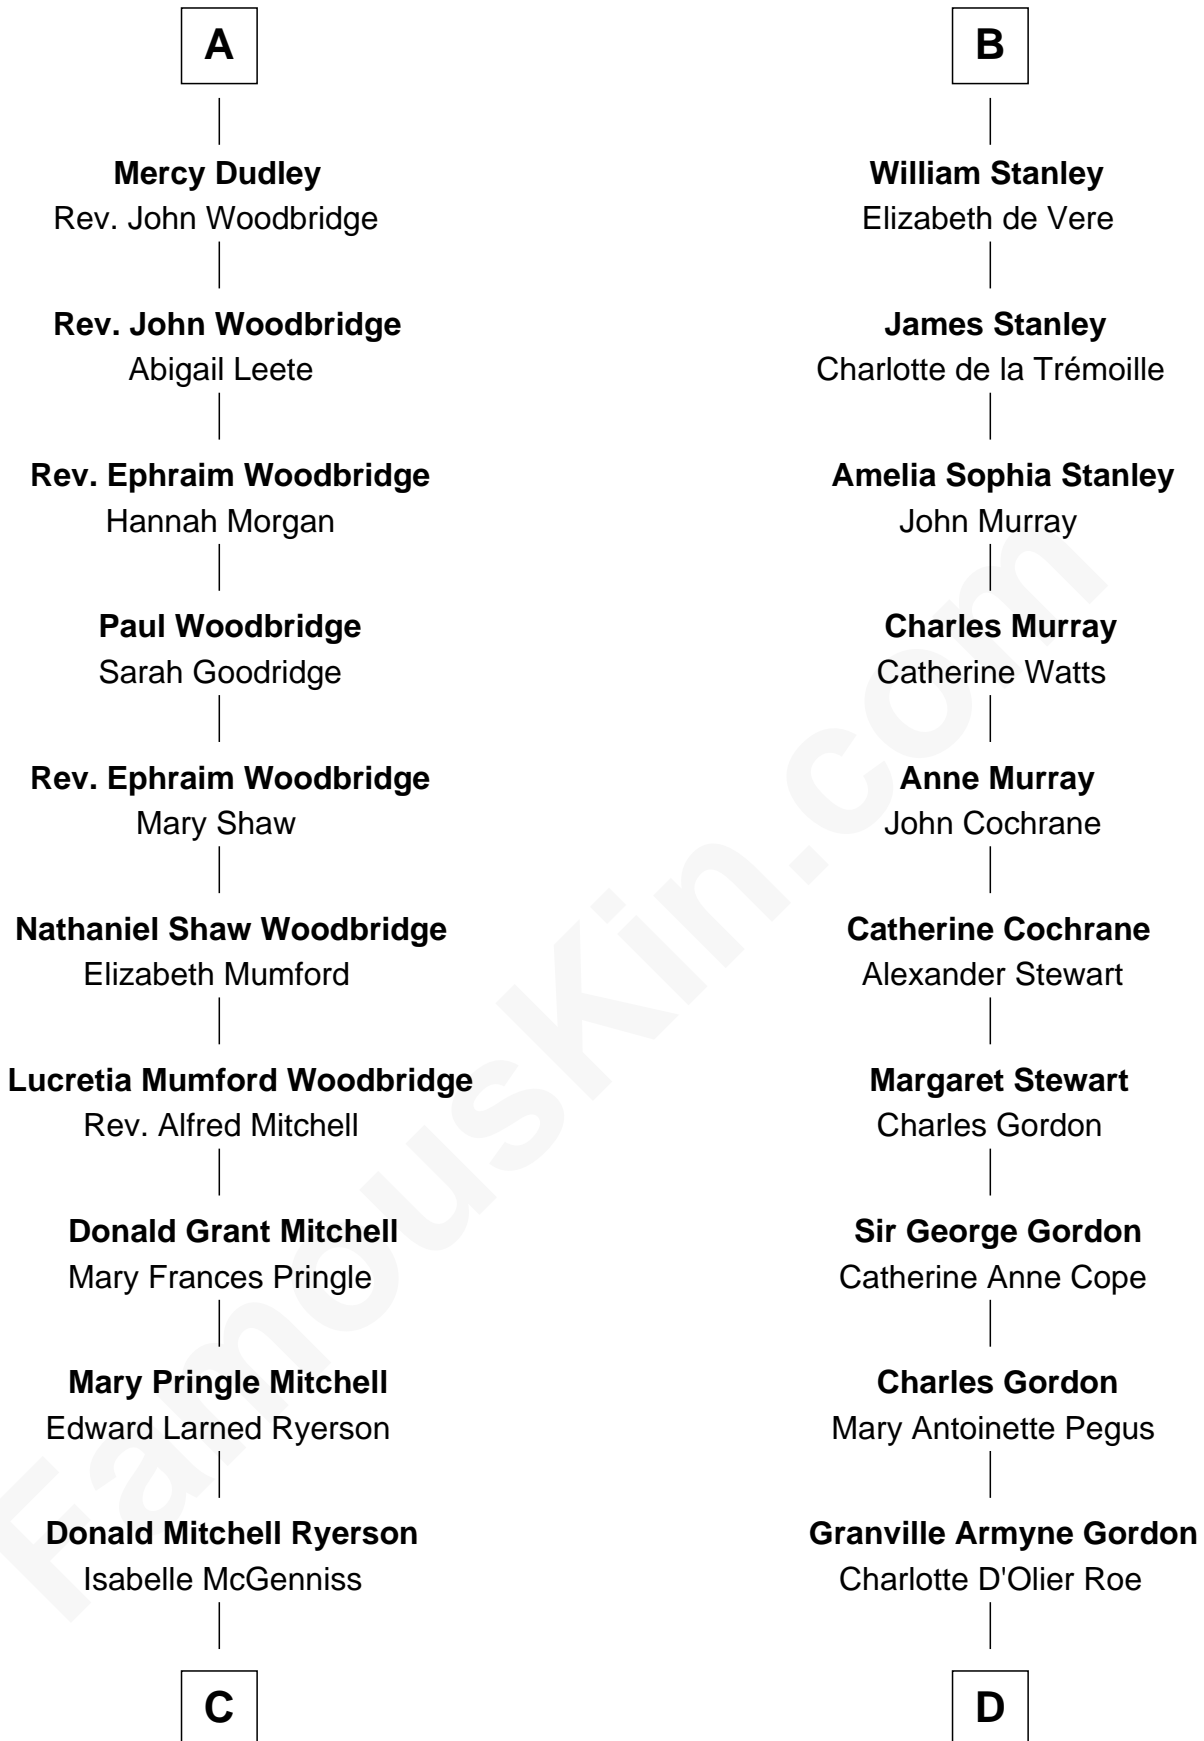

## Relationship Chart of

### Paget Brewster

TV Actress

19th cousin 2 times removed of

**Cara Delevingne**  
Fashion Model and Movie Actress

**C**

**Joan Ryerson**  
George Washington Wales Brewster

**Galen Brewster**  
Hathaway Tew