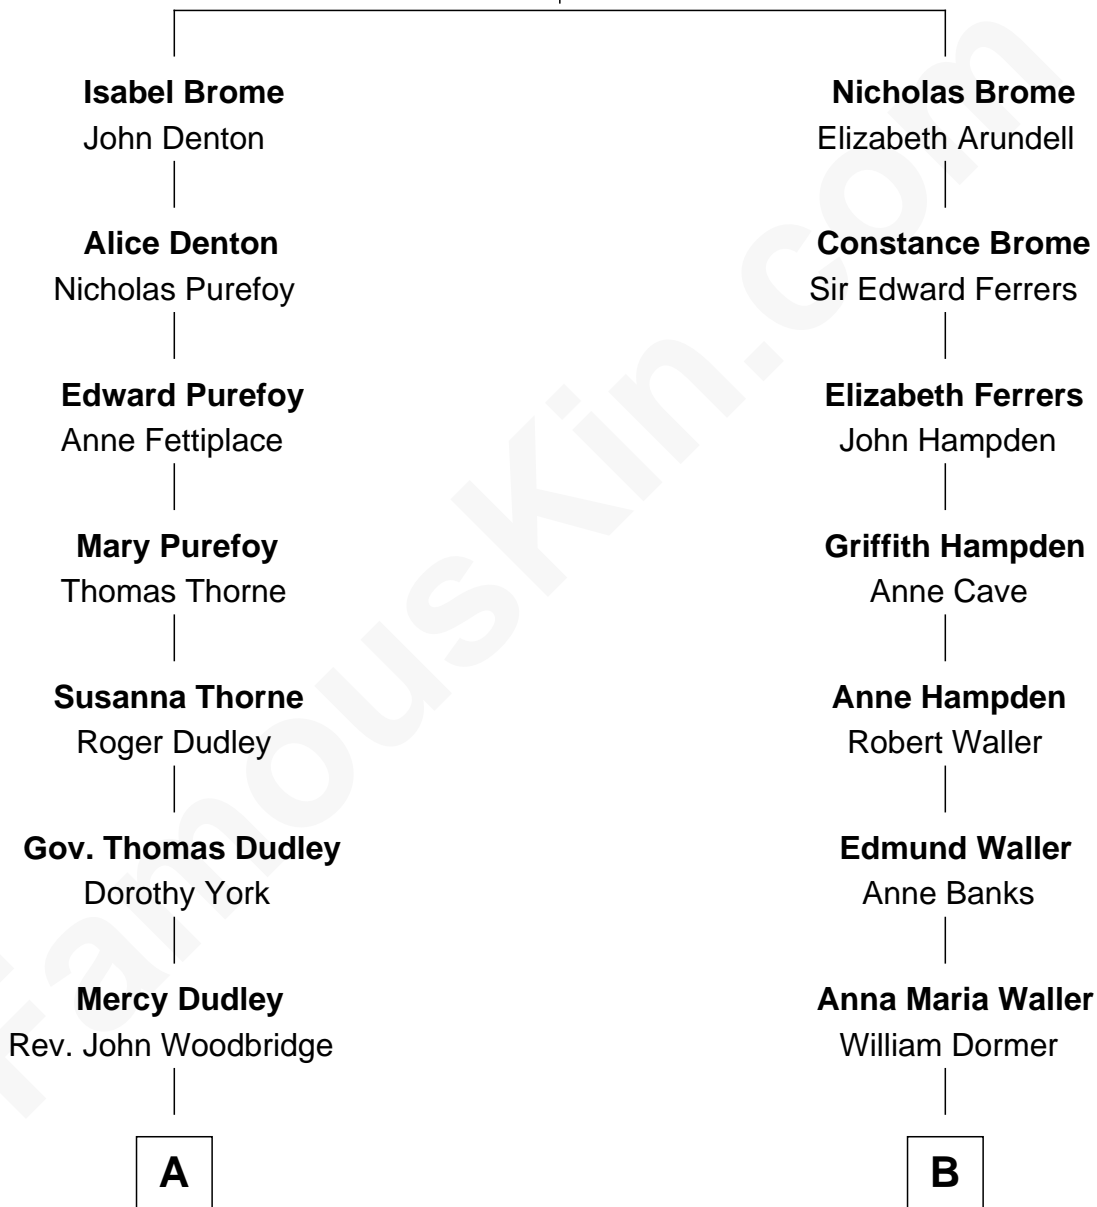

FamousKin.com Relationship Chart of

Paget Brewster

TV Actress

18th cousin of

Cara Delevingne

Fashion Model and Movie Actress

John Brome
Beatrice Shirley

C

Galen Brewster
Hathaway Tew

Paget Brewster
TV Actress

D

Pandora Anne Stevens
Charles Hamar Delevingne

Cara Delevingne
Model and Actress

FamousKin.com