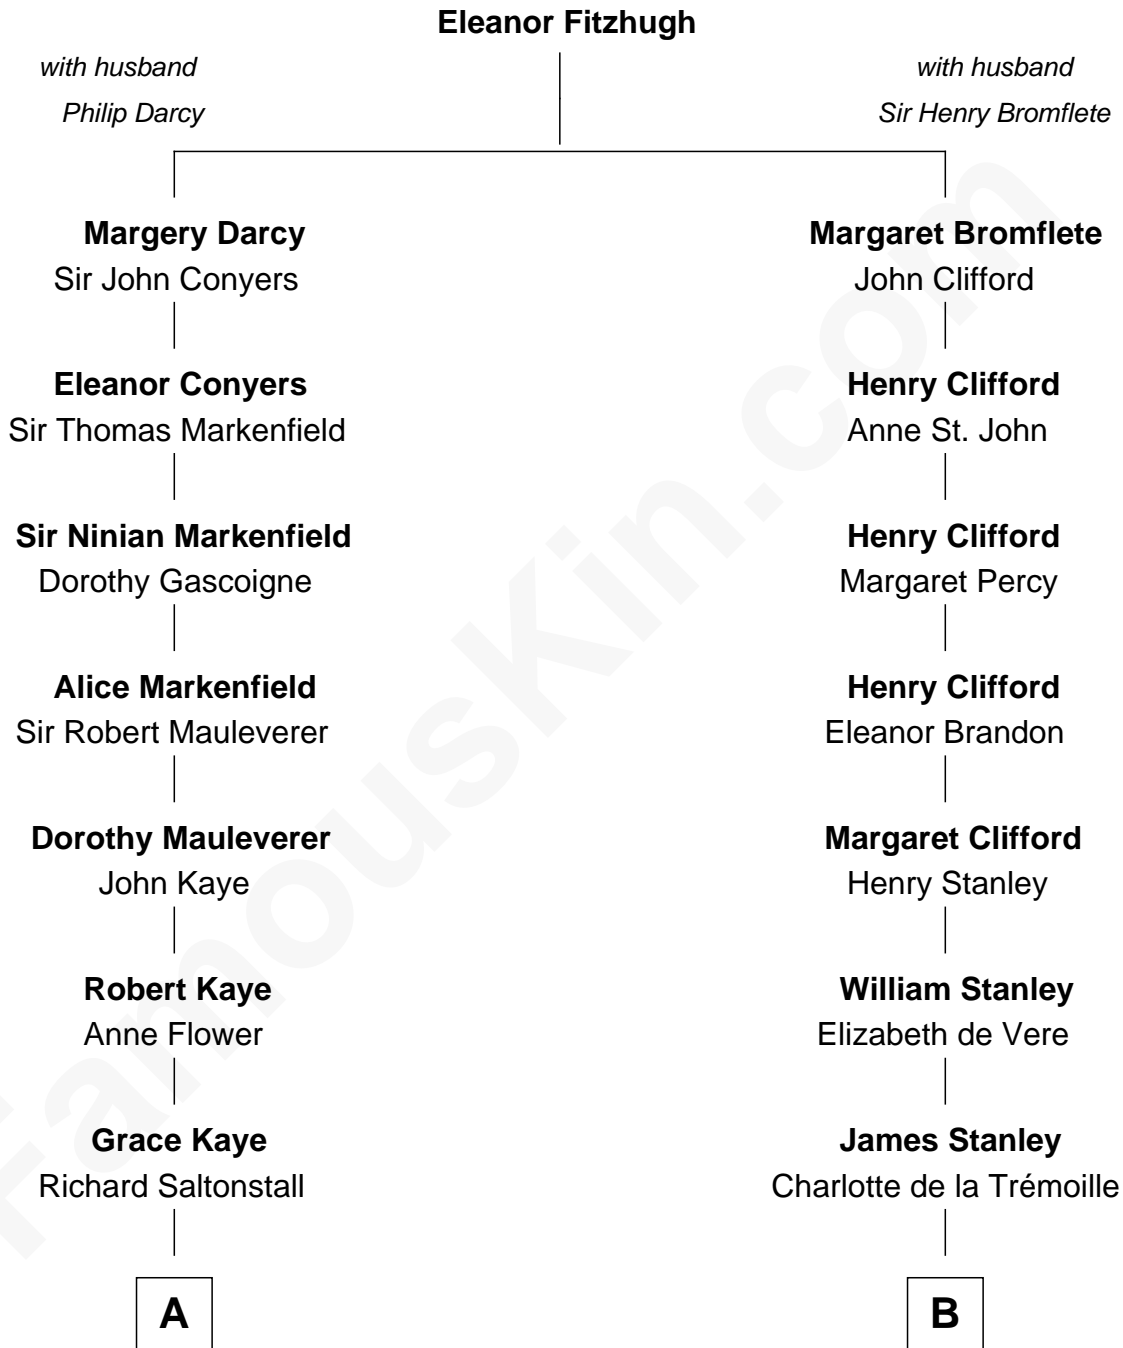

FamousKin.com Relationship Chart of

Paget Brewster

TV Actress

19th cousin 1 time removed of

Cara Delevingne

Fashion Model and Movie Actress

C

Donald Mitchell Ryerson

Isabelle McGenniss

Joan Ryerson

George Washington Wales Brewster

Galen Brewster

Hathaway Tew

Paget Brewster

TV Actress

D

Jane Armyne Sheffield

Sir Jocelyn Edward Greville Stevens

Pandora Anne Stevens

Charles Hamar Delevingne

Cara Delevingne

Model and Actress