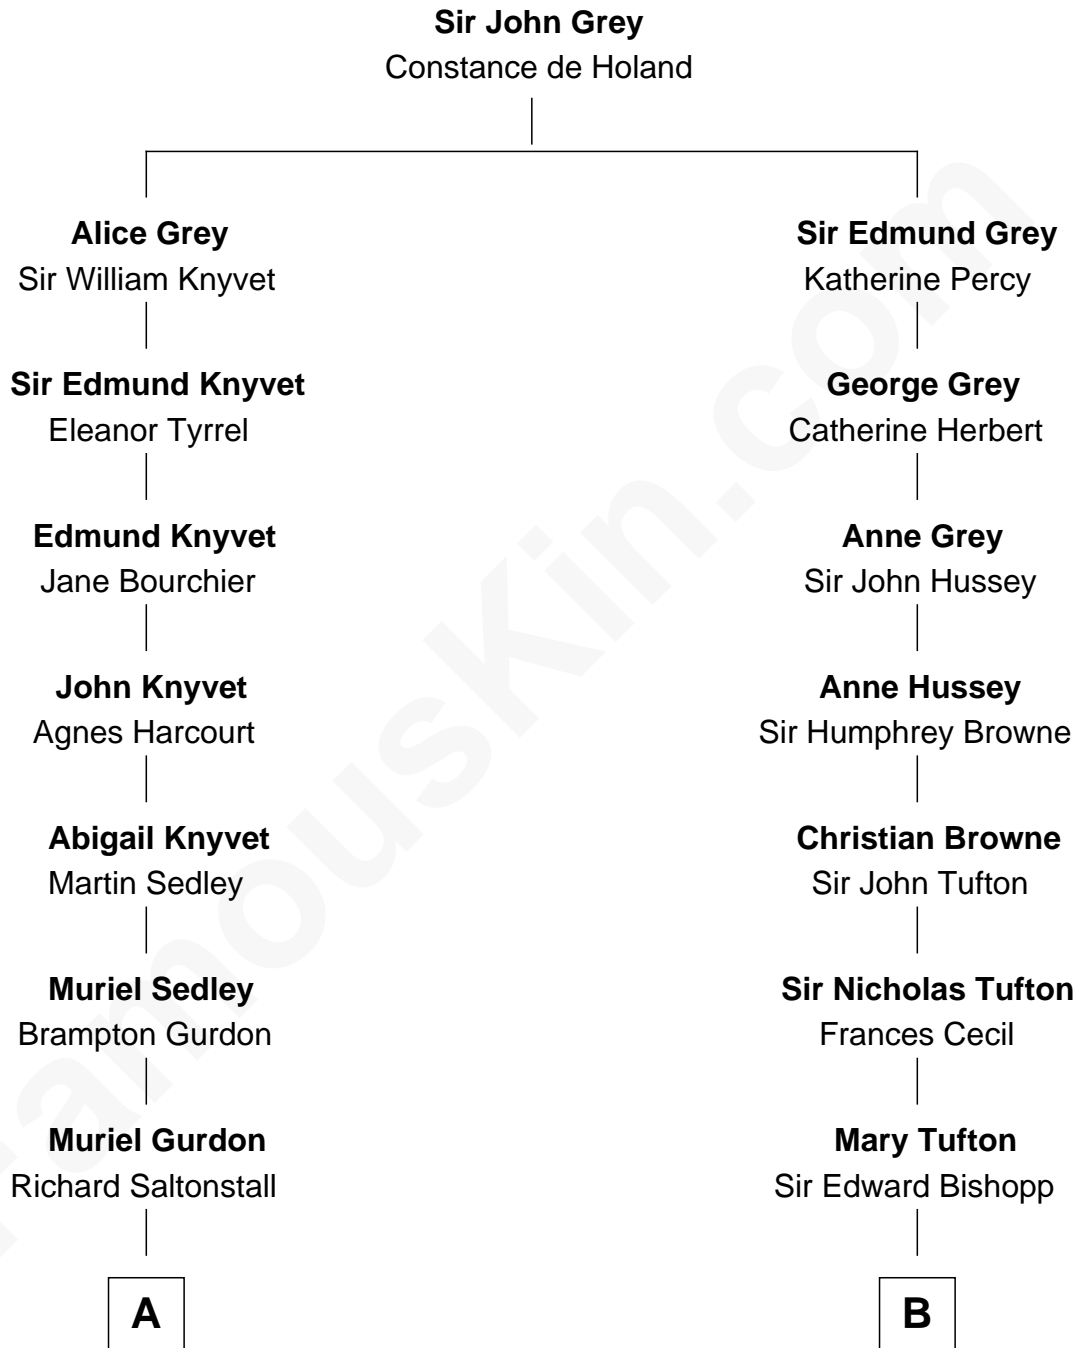

FamousKin.com

Relationship Chart of

Paget Brewster

TV Actress

18th cousin 1 time removed of

Cara Delevingne

Fashion Model and Movie Actress

C

Joan Ryerson

George Washington Wales Brewster

Galen Brewster

Hathaway Tew

Paget Brewster

TV Actress

D

Pandora Anne Stevens