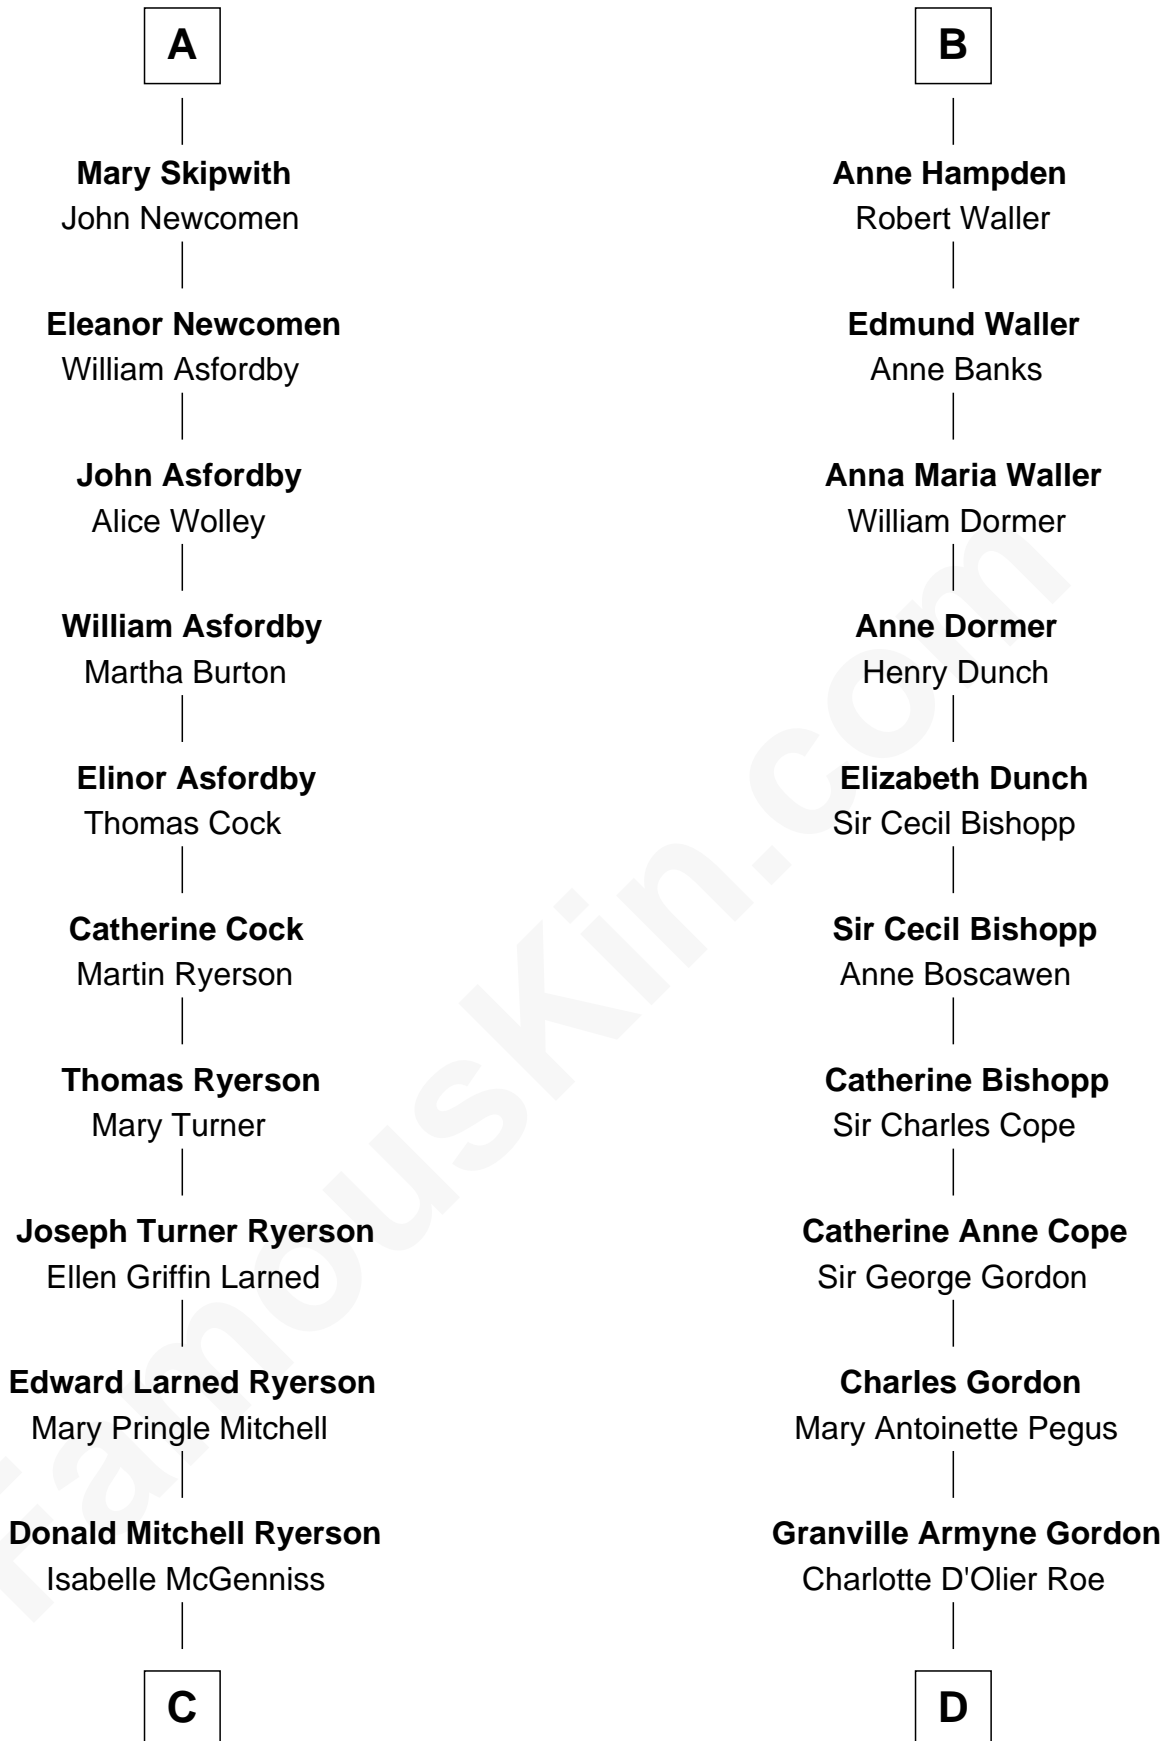

FamousKin.com
Relationship Chart of
Paget Brewster
TV Actress

19th cousin 2 times removed of
Cara Delevingne
Fashion Model and Movie Actress

C

Joan Ryerson

George Washington Wales Brewster

Galen Brewster

Hathaway Tew

Paget Brewster

TV Actress

D

Armyne Evelyne Gordon

Sir Lionel Lawson Faudel-Phillips

Anne Margaret Faudel-Phillips

John Vincent Sheffield

Jane Armyne Sheffield

Sir Jocelyn Edward Greville Stevens

Pandora Anne Stevens

Charles Hamar Delevingne

Cara Delevingne

Model and Actress