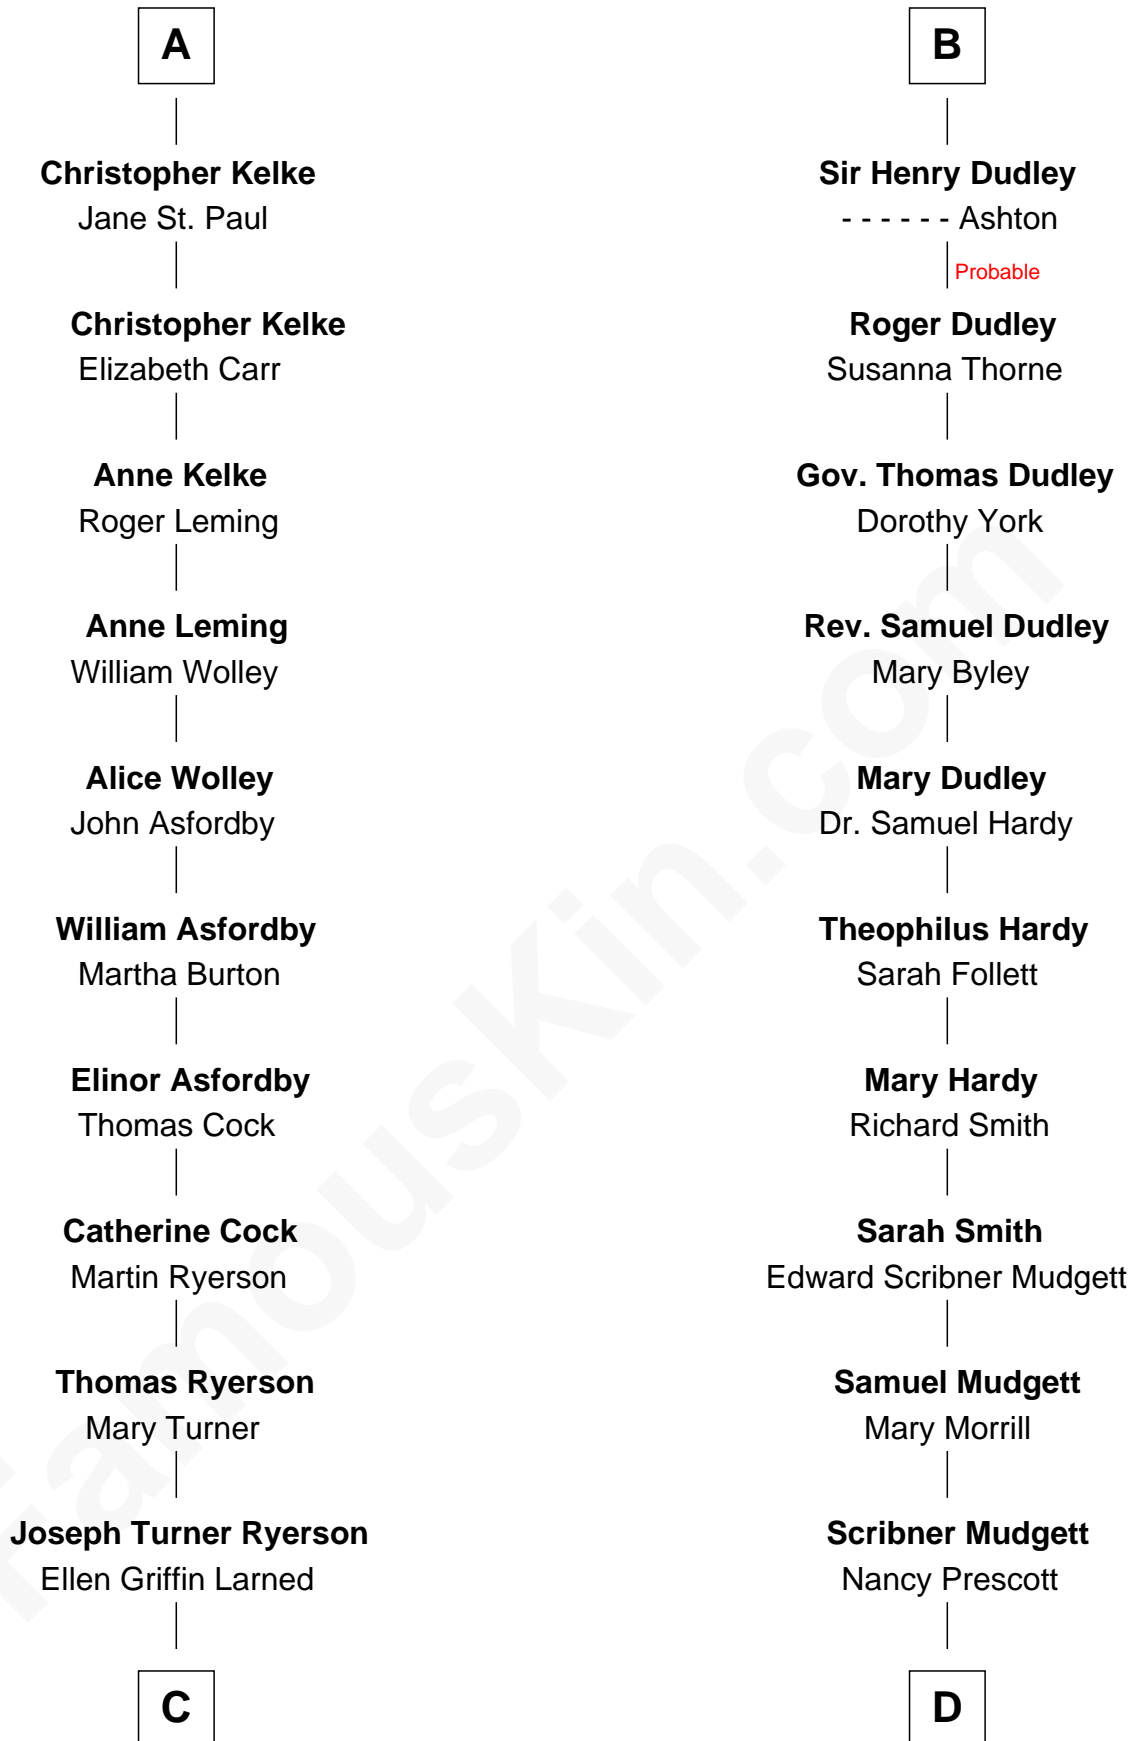

FamousKin.com
Relationship Chart of
Paget Brewster
TV Actress

18th cousin 3 times removed of
Dr. H. H. Holmes
Serial Killer aka "Devil in the White City"

C

Edward Larned Ryerson

Mary Pringle Mitchell

Donald Mitchell Ryerson

Isabelle McGenniss

Joan Ryerson

George Washington Wales Brewster

Galen Brewster

Hathaway Tew

Paget Brewster

TV Actress

D

Levi Horton Mudgett

Theodate Page Price

Dr. H. H. Holmes

Serial Killer Dr. H. H. Holmes