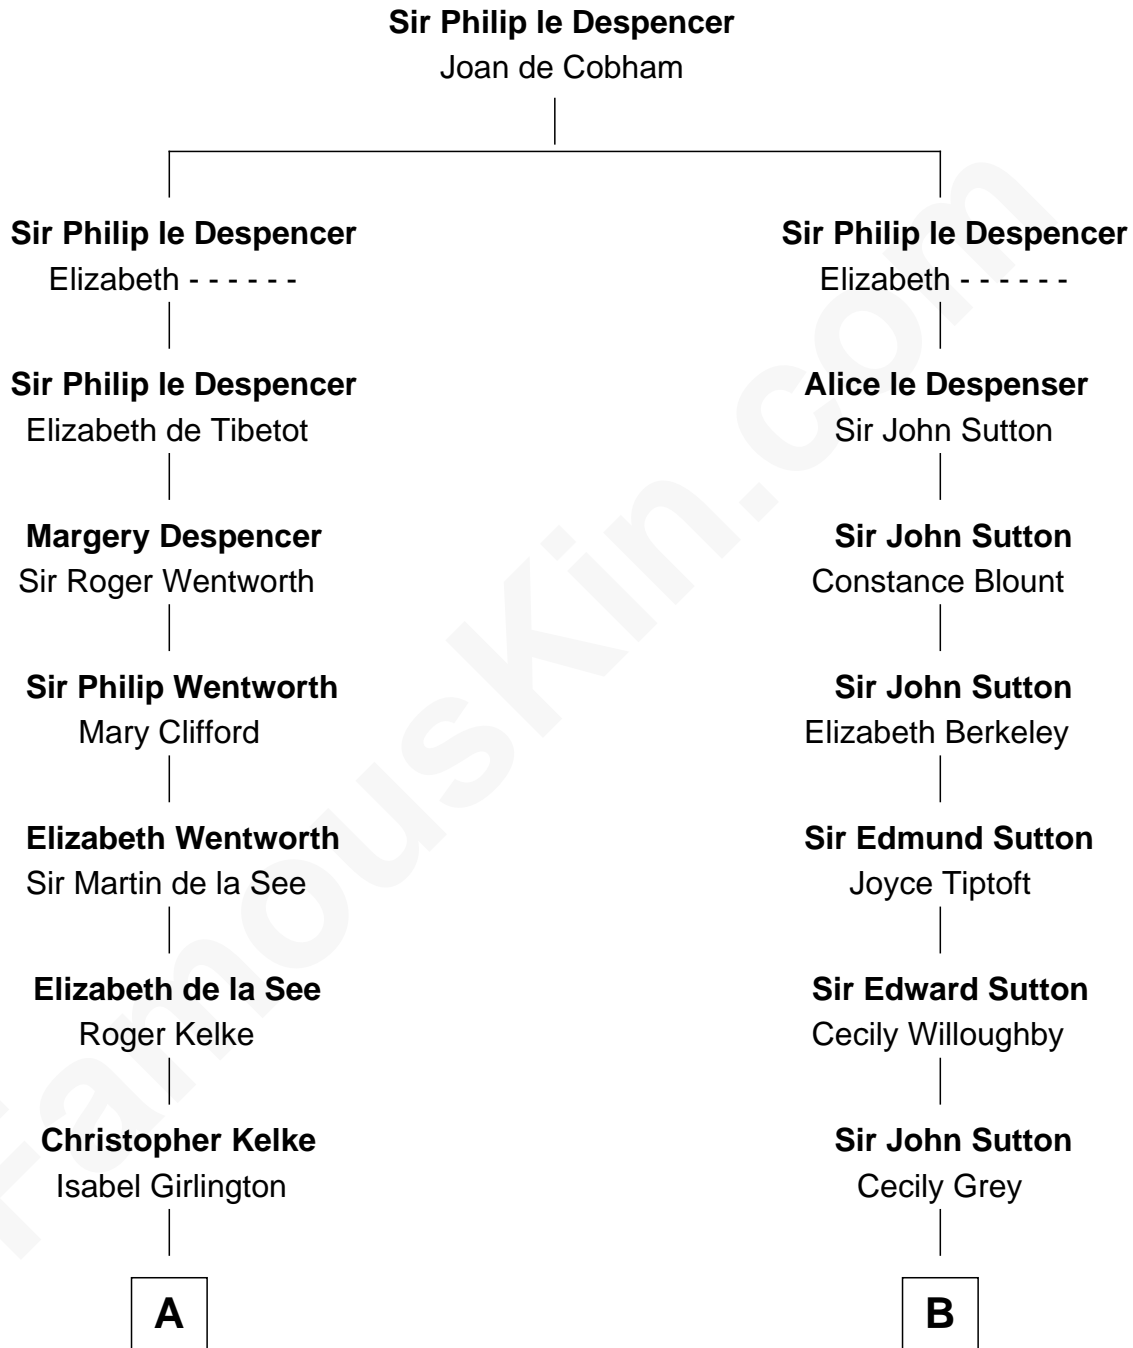

FamousKin.com
Relationship Chart of
Paget Brewster
TV Actress

18th cousin 3 times removed of
Dr. H. H. Holmes
Serial Killer aka "Devil in the White City"

C

Edward Larned Ryerson

Mary Pringle Mitchell

Donald Mitchell Ryerson

Isabelle McGenniss

Joan Ryerson

George Washington Wales Brewster

Galen Brewster

Hathaway Tew

Paget Brewster

TV Actress

D

Levi Horton Mudgett

Theodate Page Price

Dr. H. H. Holmes

Serial Killer Dr. H. H. Holmes