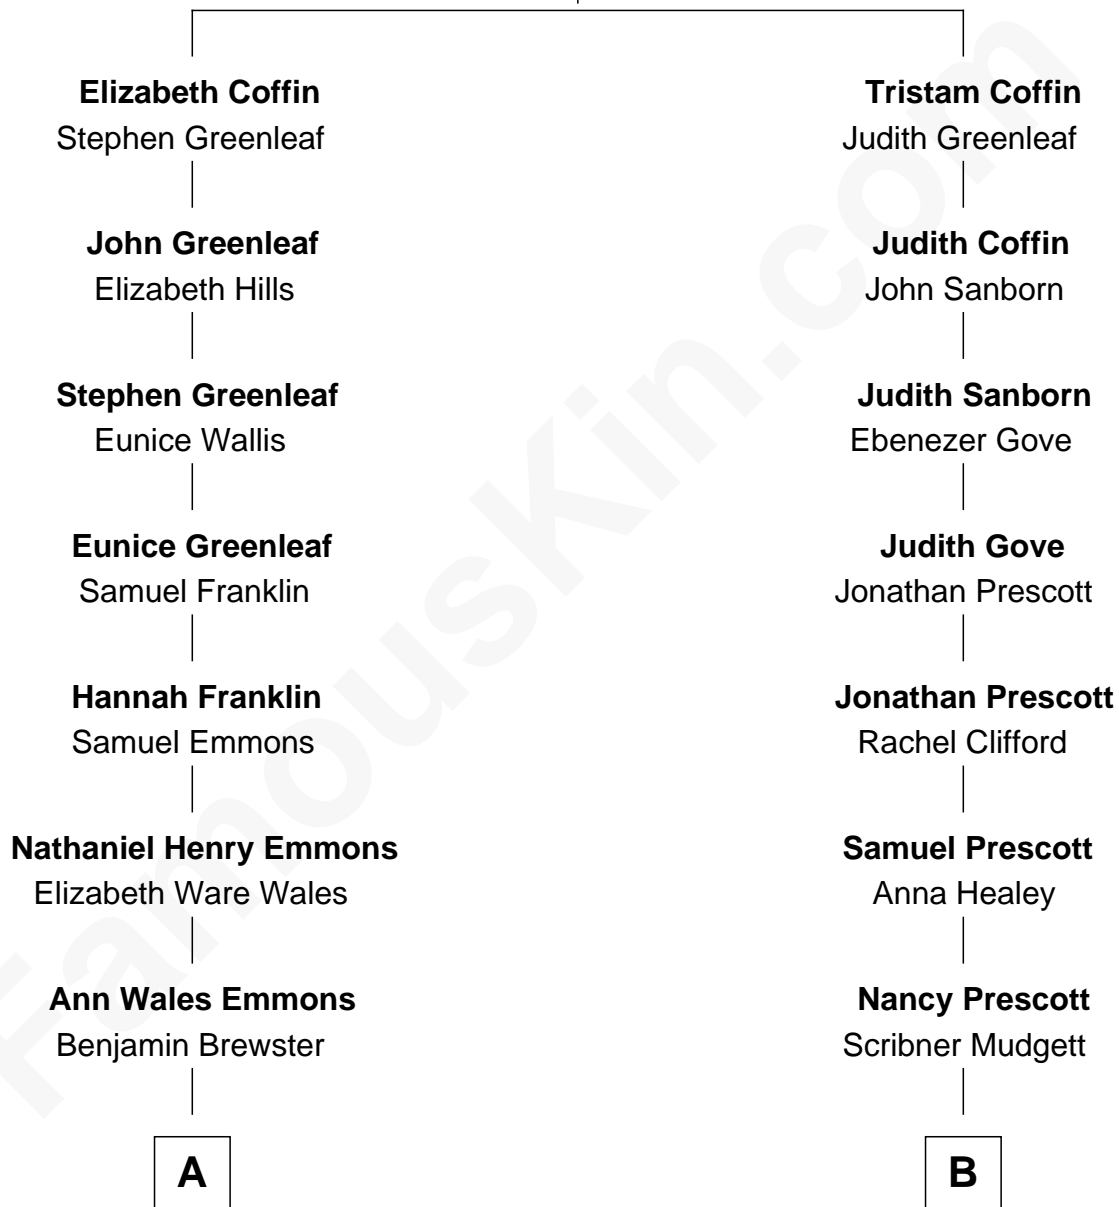

FamousKin.com Relationship Chart of

Paget Brewster

TV Actress

8th cousin 2 times removed of

Dr. H. H. Holmes

Serial Killer aka "Devil in the White City"

Tristram Coffin

Dionis Stevens

A

Dr. George Washington Wales Brewster

Ellen Mackenzie Hodge

George Washington Wales Brewster

Joan Ryerson

Galen Brewster

Hathaway Tew

Paget Brewster

TV Actress

B

Levi Horton Mudgett

Theodate Page Price

Dr. H. H. Holmes

Serial Killer Dr. H. H. Holmes