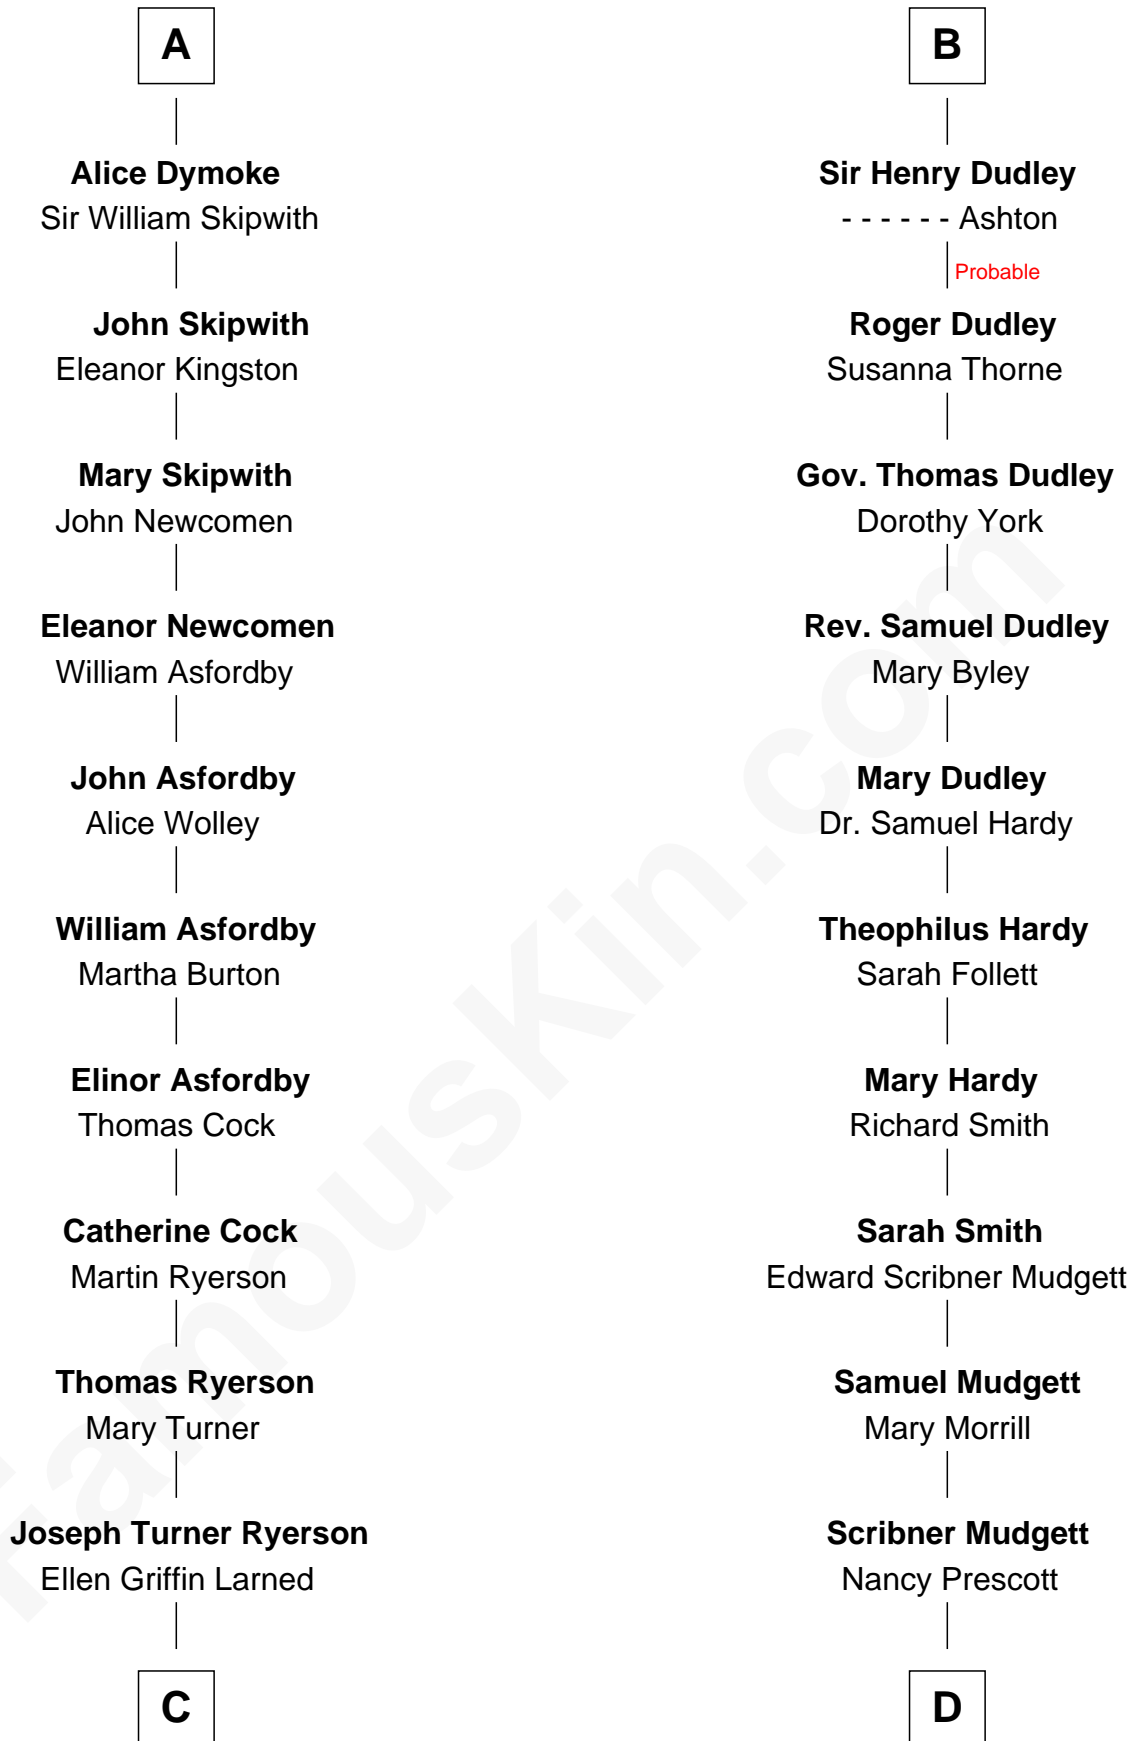

FamousKin.com Relationship Chart of

Paget Brewster

TV Actress

18th cousin 3 times removed of

Dr. H. H. Holmes

Serial Killer aka "Devil in the White City"

Sir Henry de Percy

Eleanor de Arundel

Sir William Willoughby

Cecily Willoughby

Sir Edward Sutton

Sir John Sutton

Cecily Grey

B

C

Edward Larned Ryerson

Mary Pringle Mitchell

Donald Mitchell Ryerson

Isabelle McGenniss

Joan Ryerson

George Washington Wales Brewster

Galen Brewster

Hathaway Tew

Paget Brewster

TV Actress

D

Levi Horton Mudgett

Theodate Page Price

Dr. H. H. Holmes

Serial Killer Dr. H. H. Holmes