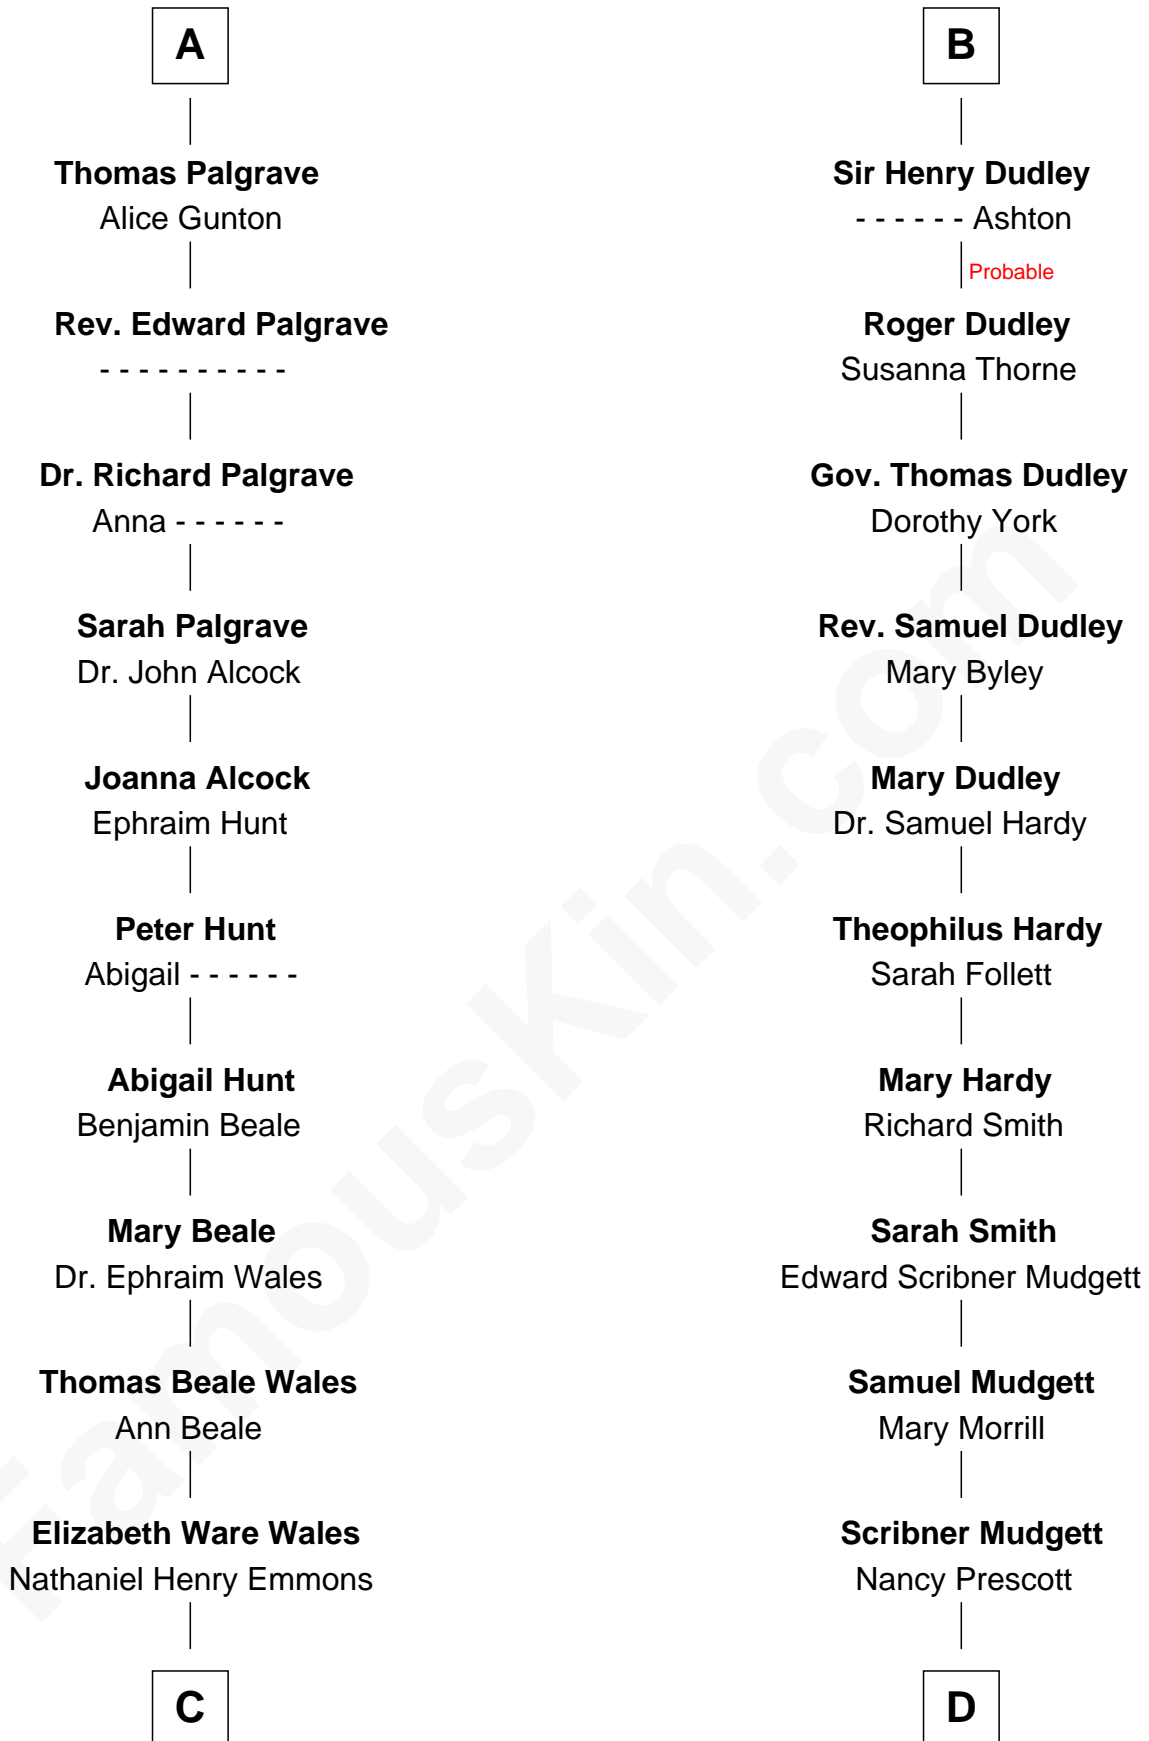

FamousKin.com
Relationship Chart of
Paget Brewster
TV Actress

18th cousin 3 times removed of

Dr. H. H. Holmes
Serial Killer aka "Devil in the White City"

Henry Plantagenet
 Maud de Chaworth

C

Ann Wales Emmons

Benjamin Brewster

Dr. George Washington Wales Brewster

Ellen Mackenzie Hodge

George Washington Wales Brewster

Joan Ryerson

Galen Brewster

Hathaway Tew

Paget Brewster

TV Actress

D

Levi Horton Mudgett

Theodate Page Price

Dr. H. H. Holmes

Serial Killer Dr. H. H. Holmes