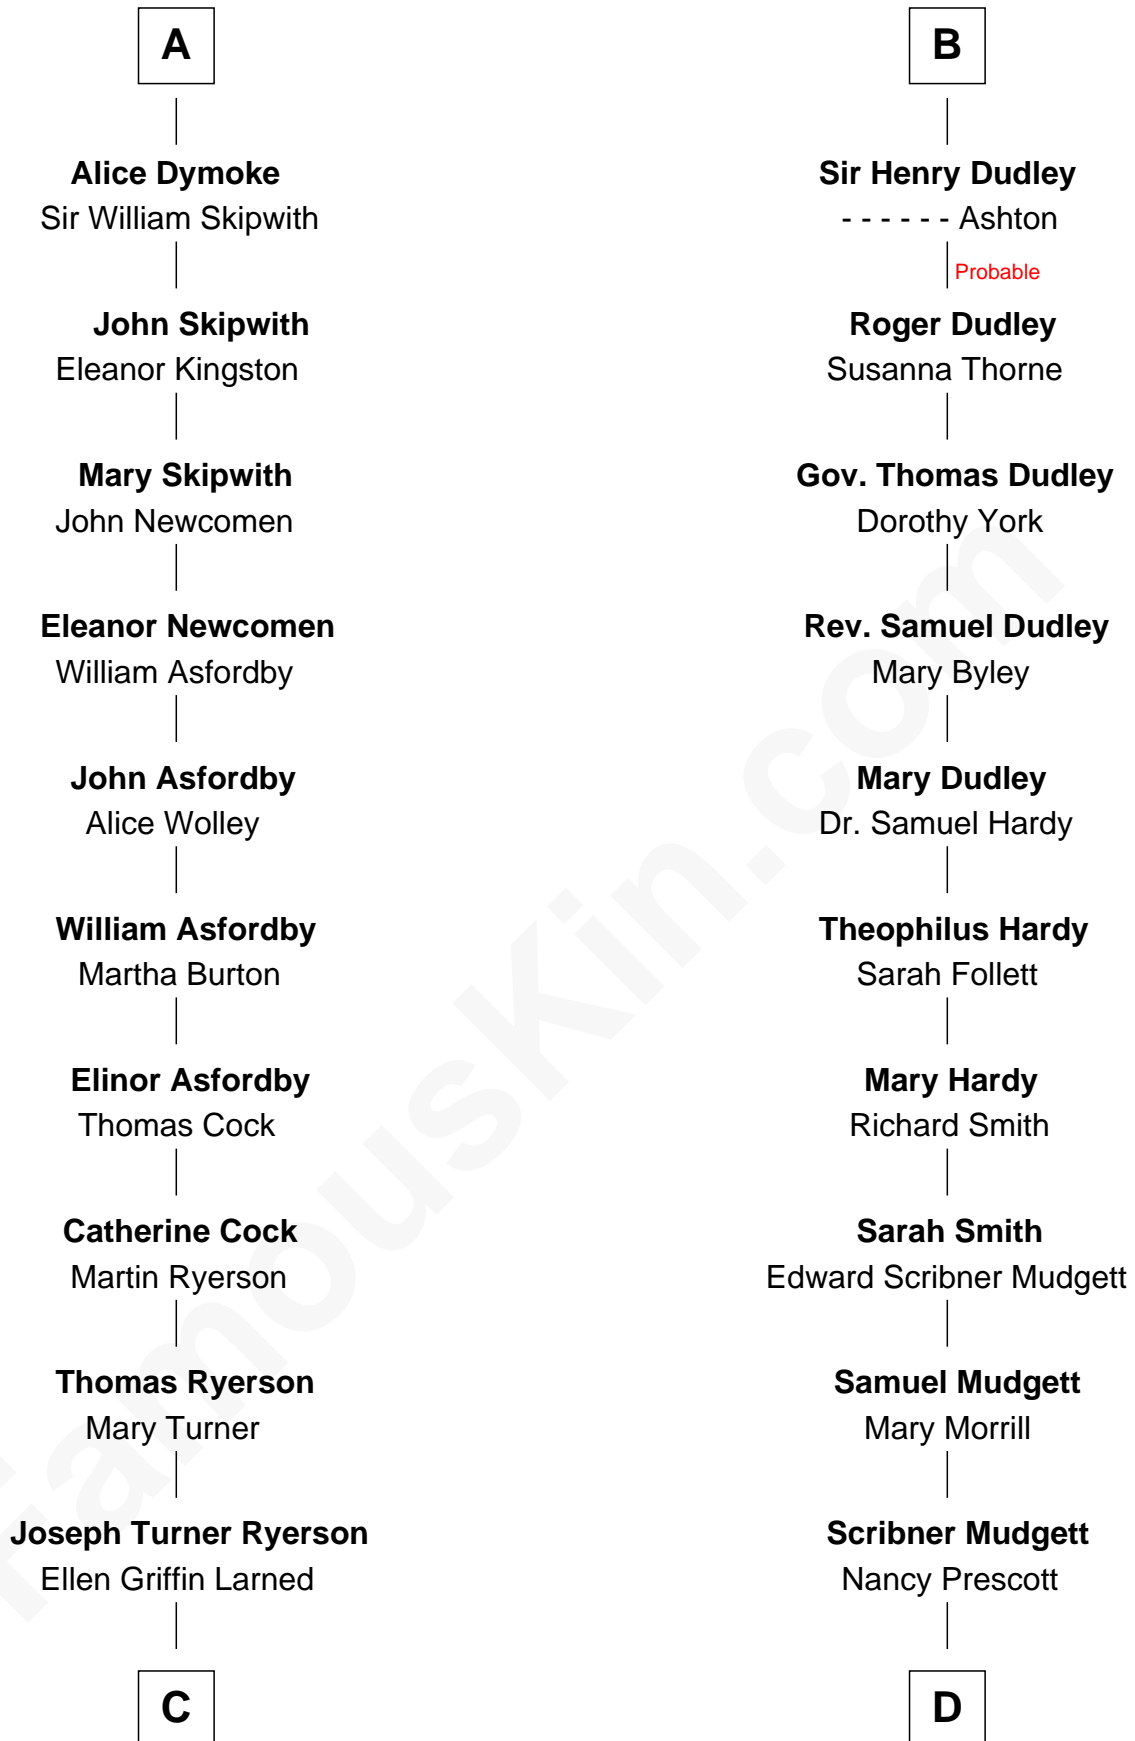

FamousKin.com
Relationship Chart of
Paget Brewster
TV Actress

18th cousin 3 times removed of
Dr. H. H. Holmes
Serial Killer aka "Devil in the White City"

C

Edward Larned Ryerson

Mary Pringle Mitchell

Donald Mitchell Ryerson

Isabelle McGenniss

Joan Ryerson

George Washington Wales Brewster

Galen Brewster

Hathaway Tew

Paget Brewster

TV Actress

D

Levi Horton Mudgett

Theodate Page Price

Dr. H. H. Holmes

Serial Killer Dr. H. H. Holmes