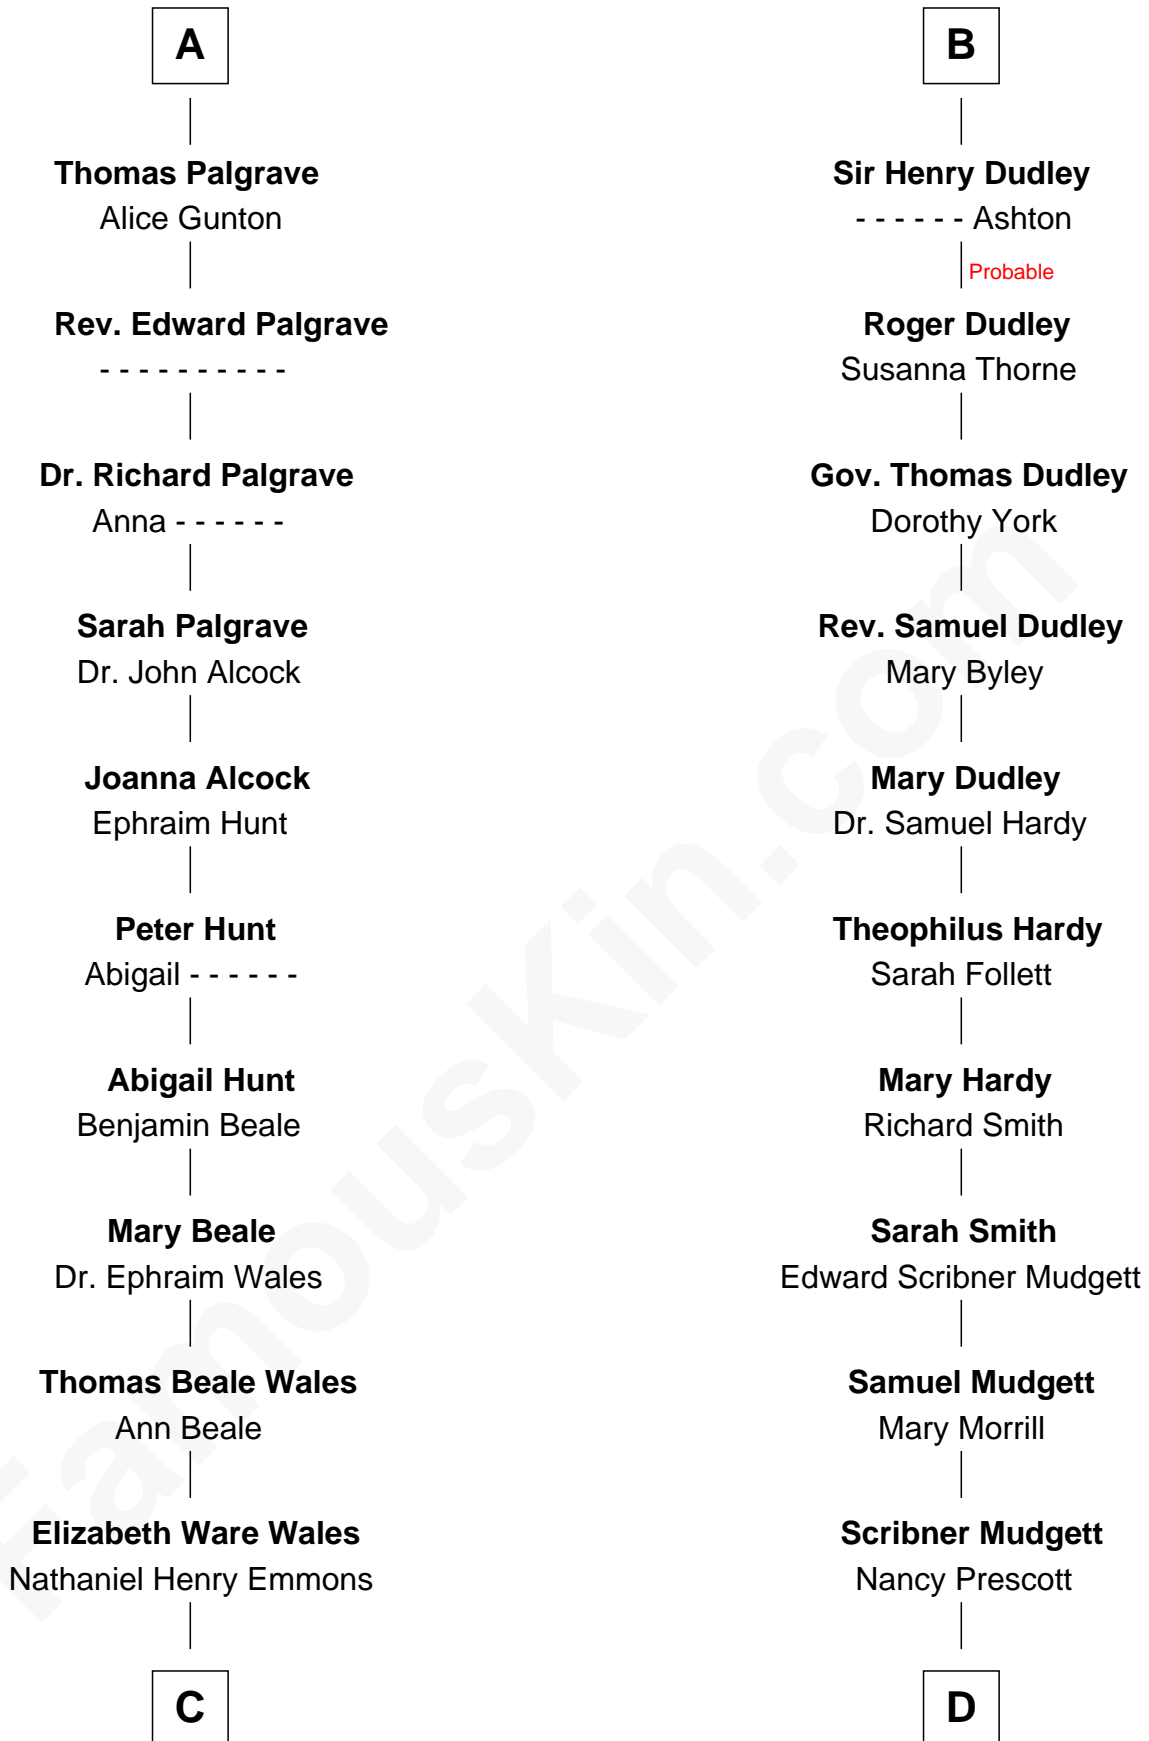

FamousKin.com
Relationship Chart of
Paget Brewster
TV Actress

18th cousin 3 times removed of
Dr. H. H. Holmes
Serial Killer aka "Devil in the White City"

C

Ann Wales Emmons

Benjamin Brewster

Dr. George Washington Wales Brewster

Ellen Mackenzie Hodge

George Washington Wales Brewster

Joan Ryerson

Galen Brewster

Hathaway Tew

Paget Brewster

TV Actress

D

Levi Horton Mudgett

Theodate Page Price

Dr. H. H. Holmes

Serial Killer Dr. H. H. Holmes