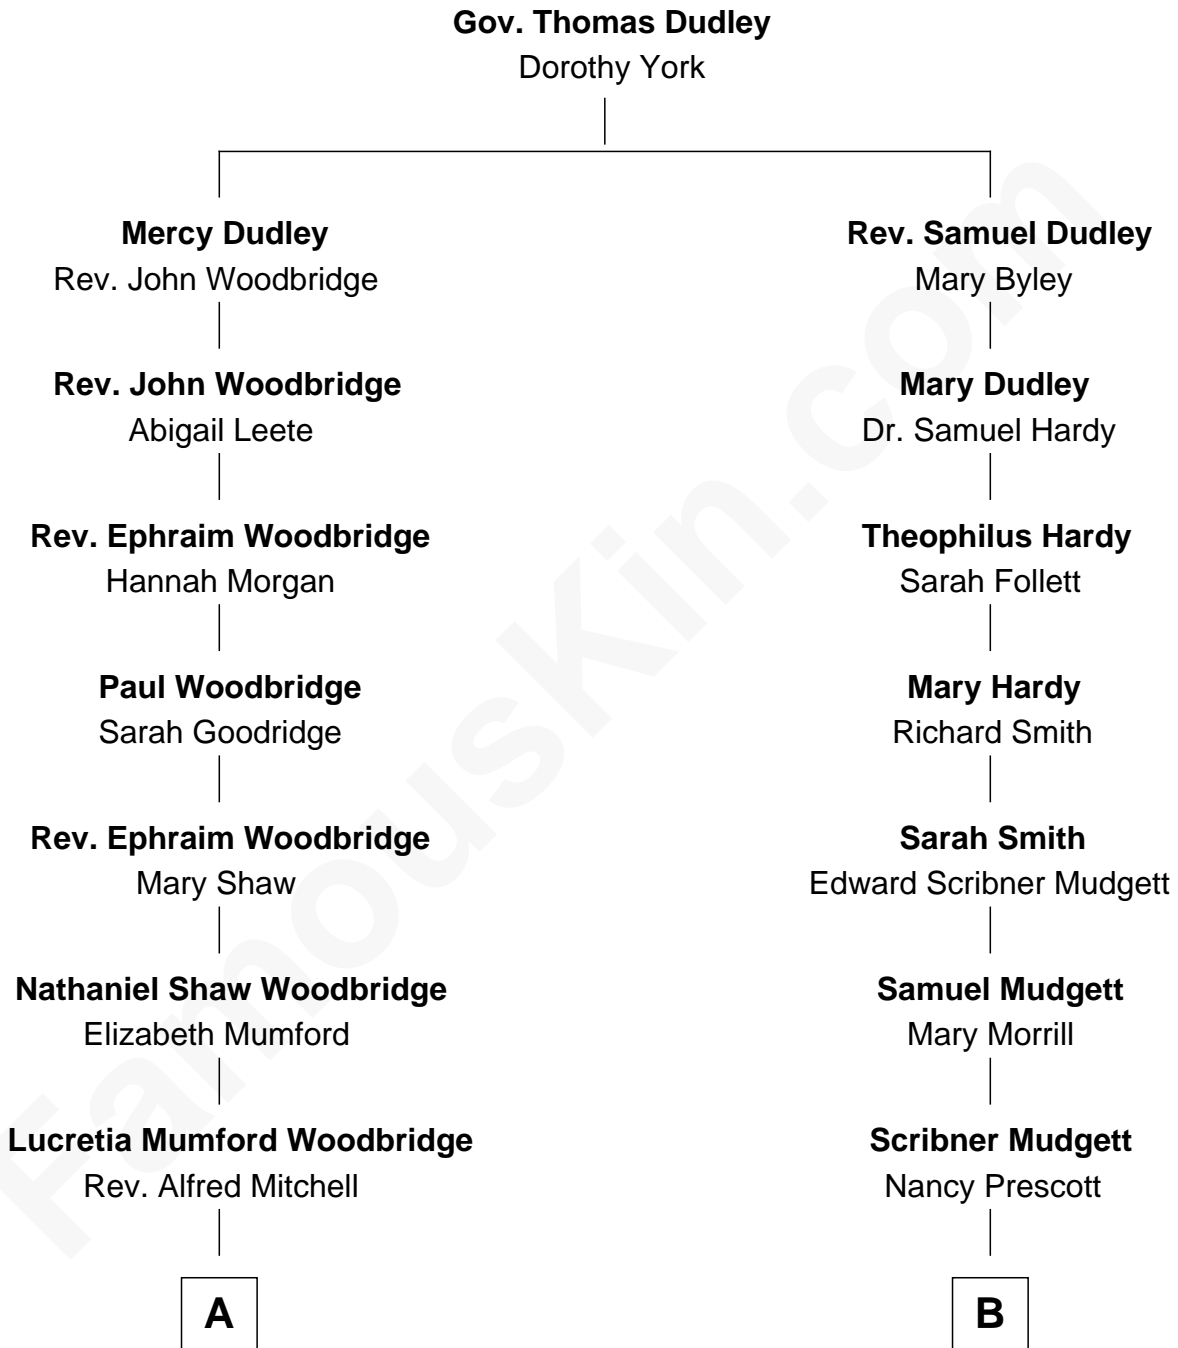

FamousKin.com Relationship Chart of

Paget Brewster

TV Actress

8th cousin 4 times removed of

Dr. H. H. Holmes

Serial Killer aka "Devil in the White City"

A

Donald Grant Mitchell

Mary Frances Pringle

Mary Pringle Mitchell

Edward Larned Ryerson

Donald Mitchell Ryerson

Isabelle McGenniss

Joan Ryerson

George Washington Wales Brewster

Galen Brewster

Hathaway Tew

Paget Brewster

TV Actress

B

Levi Horton Mudgett

Theodate Page Price

Dr. H. H. Holmes

Serial Killer Dr. H. H. Holmes