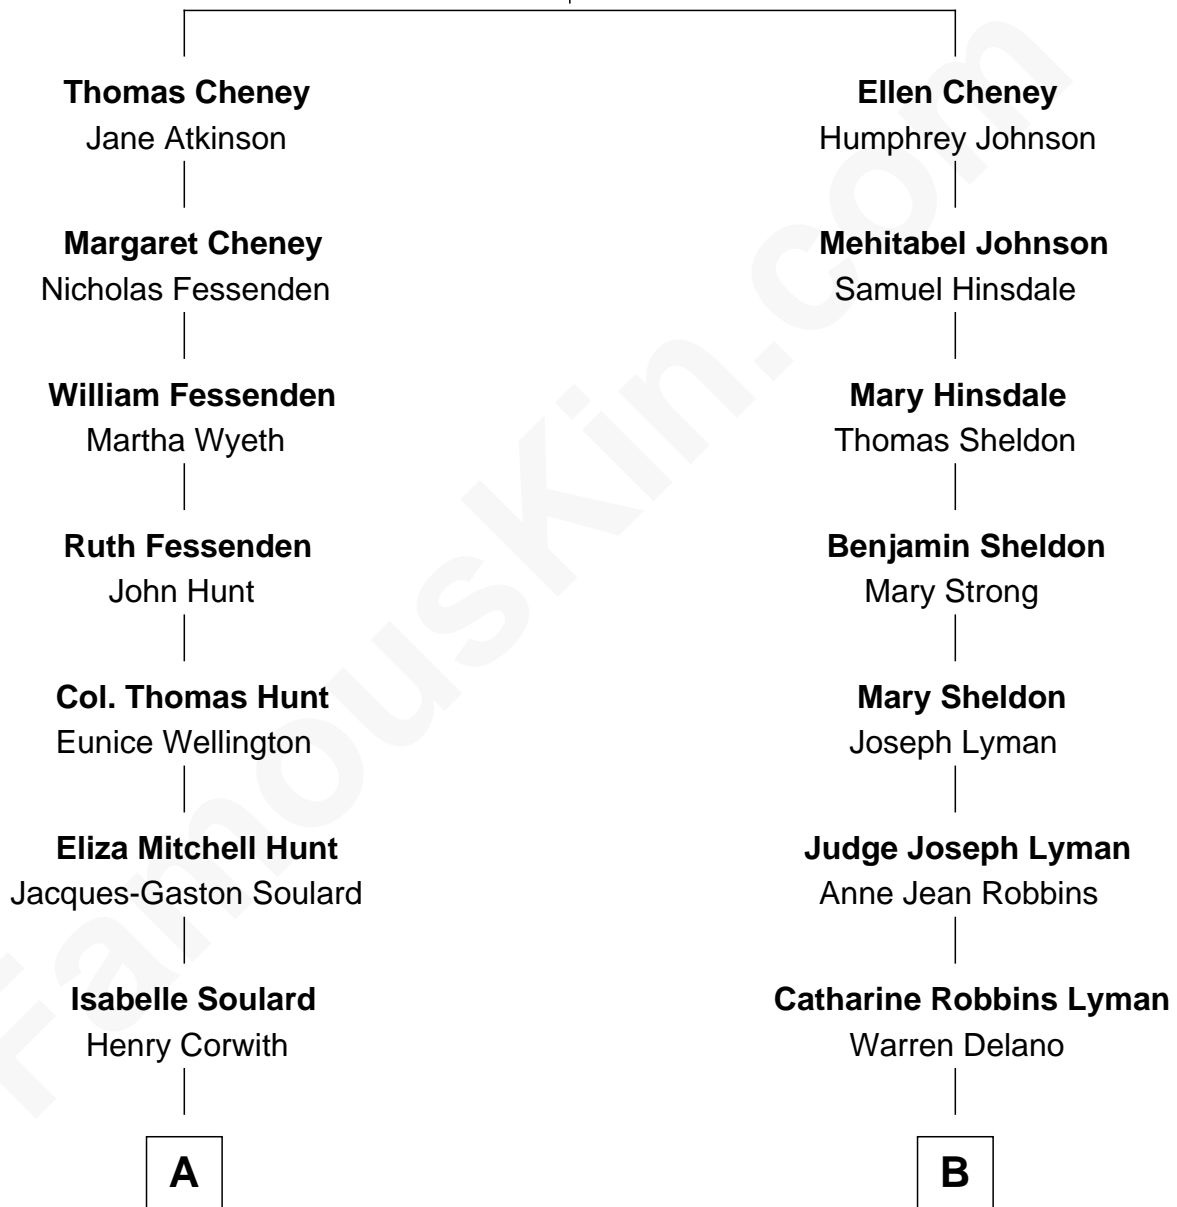

FamousKin.com Relationship Chart of

Paget Brewster
TV Actress

8th cousin 3 times removed of

Franklin D. Roosevelt
32nd U.S. President

William Cheney
Margaret - - - - -

A

Isabelle S. Corwith
Charles Burrill McGenniss

Isabelle McGenniss
Donald Mitchell Ryerson

Joan Ryerson
George Washington Wales Brewster

Galen Brewster
Hathaway Tew

Paget Brewster
TV Actress

B

Sara Delano
James Roosevelt

Franklin D. Roosevelt
32nd U.S. President