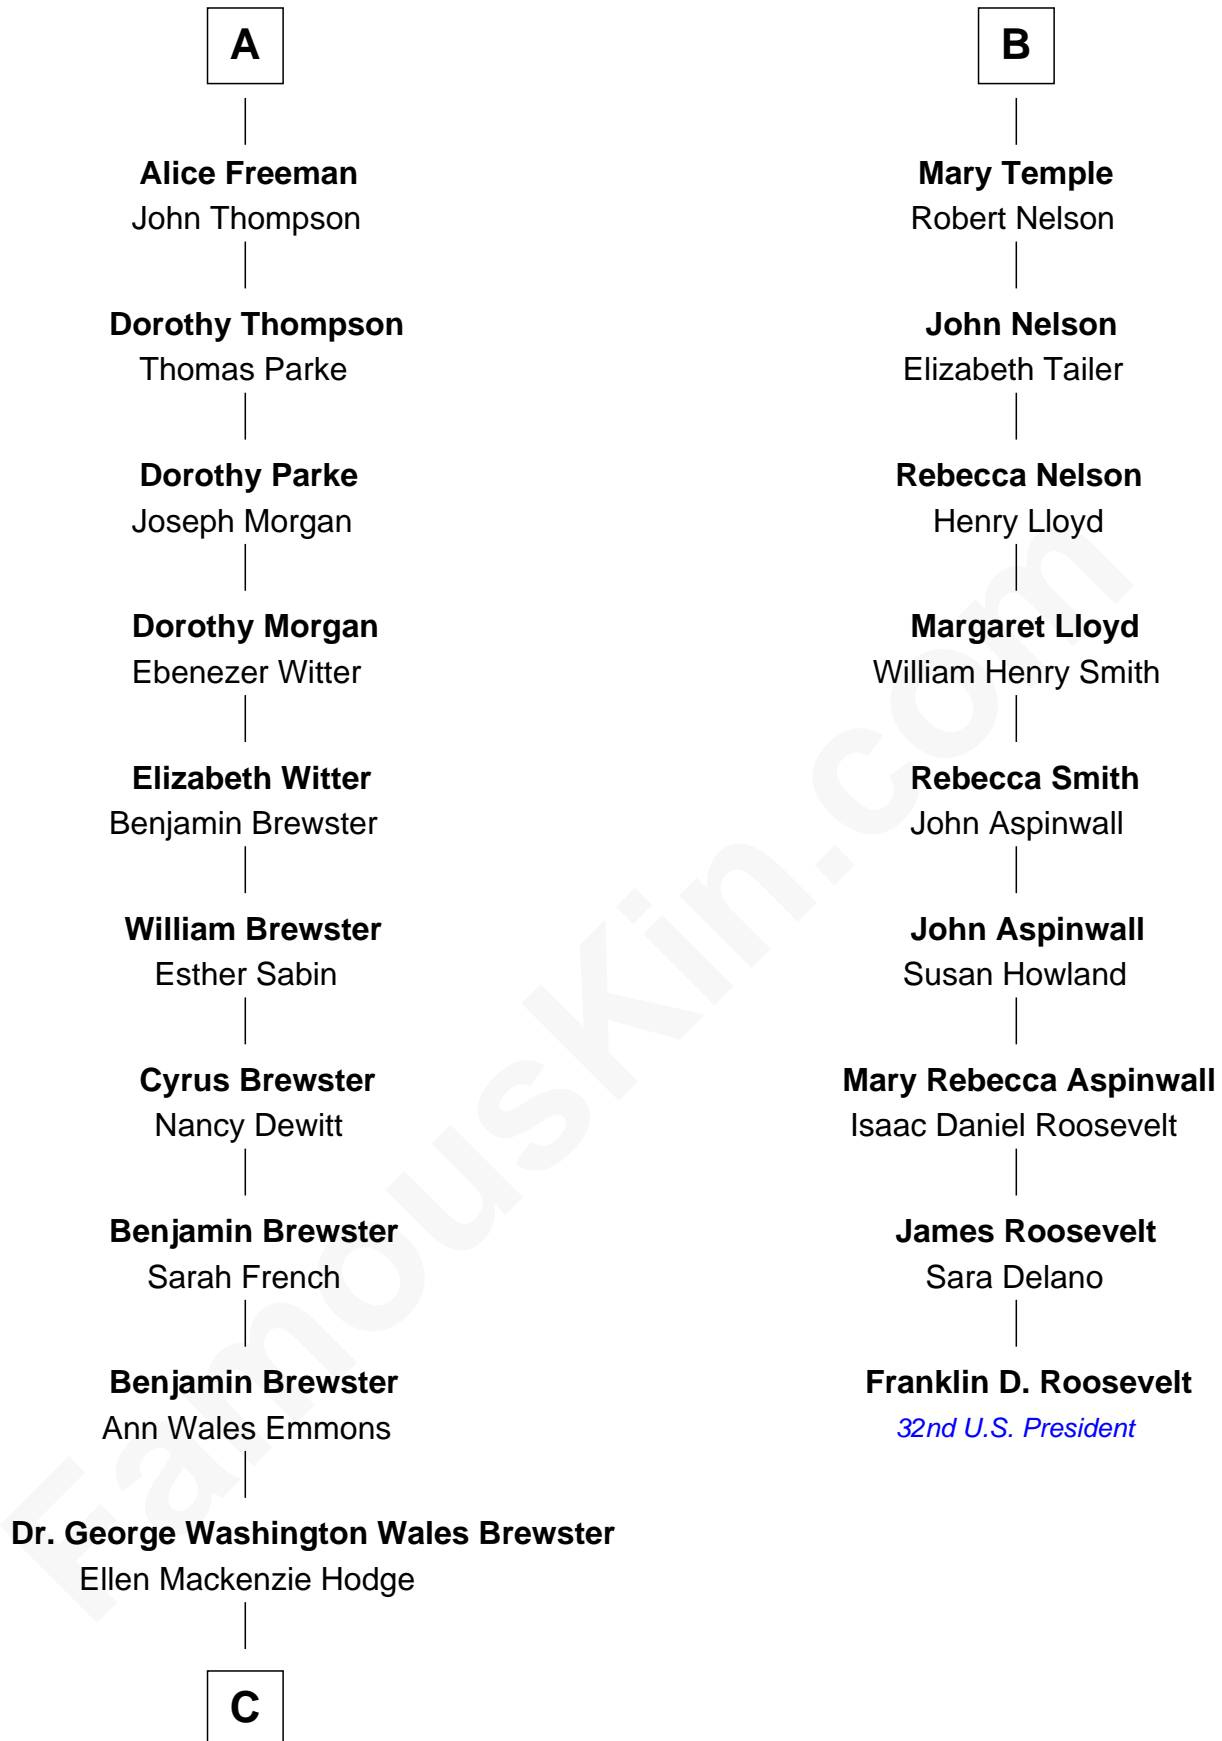

FamousKin.com
Relationship Chart of
Paget Brewster
TV Actress

15th cousin 4 times removed of
Franklin D. Roosevelt
32nd U.S. President

C

George Washington Wales Brewster

Joan Ryerson

Galen Brewster

Hathaway Tew

Paget Brewster

TV Actress

FamousKin.com