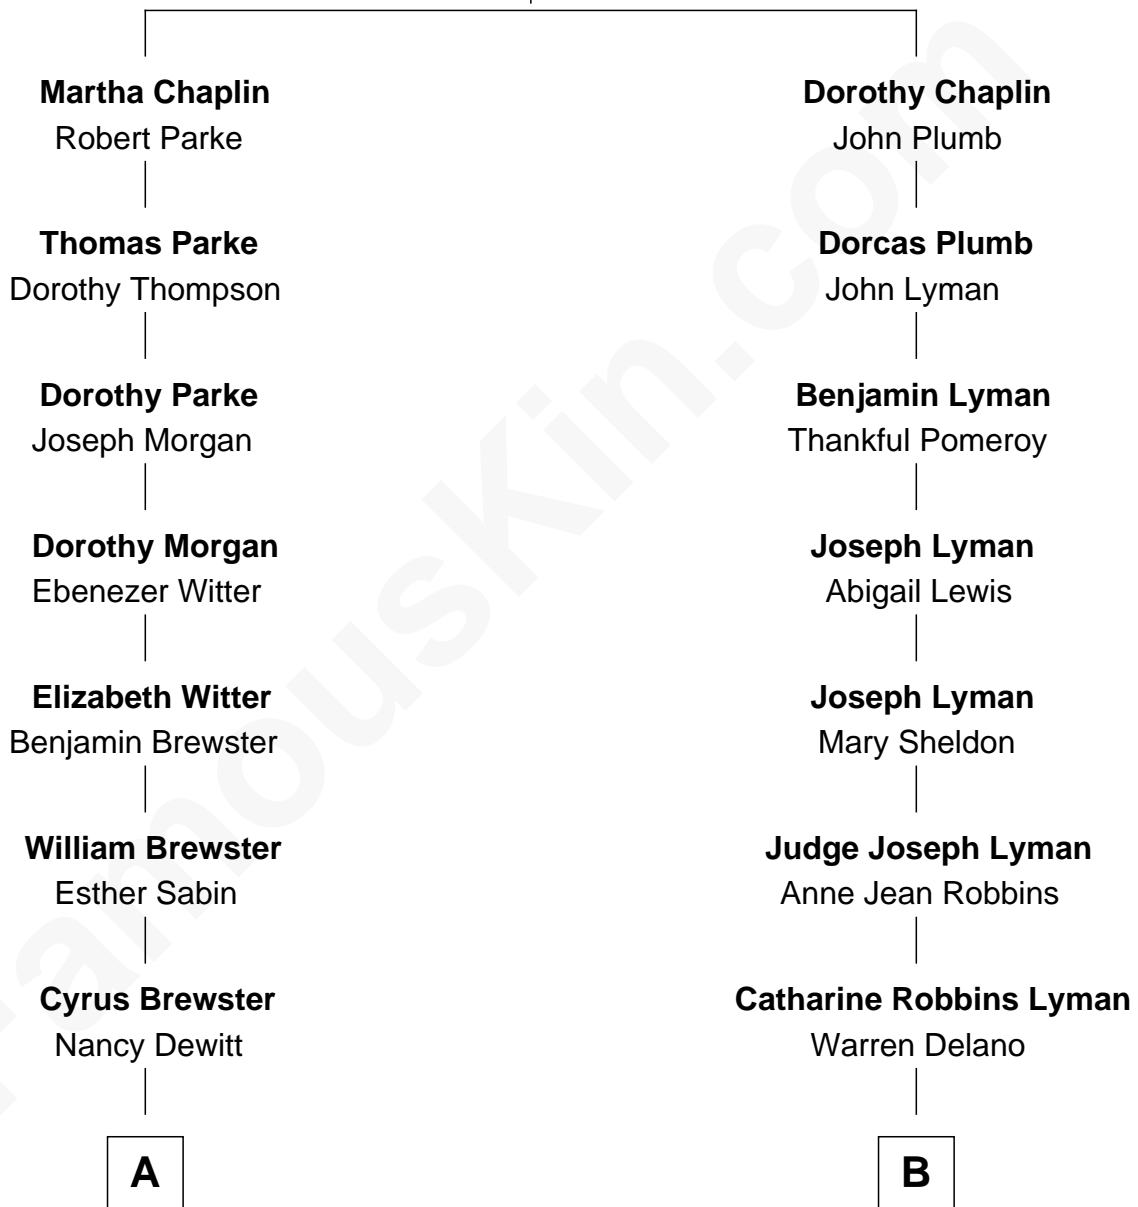

# FamousKin.com Relationship Chart of

**Paget Brewster**  
TV Actress

8th cousin 4 times removed of

**Franklin D. Roosevelt**  
32nd U.S. President

**William Chaplin**  
Agnes Holborough

**A**

**Benjamin Brewster**

Sarah French

**Benjamin Brewster**

Ann Wales Emmons

**Dr. George Washington Wales Brewster**

Ellen Mackenzie Hodge

**George Washington Wales Brewster**

Joan Ryerson

**Galen Brewster**

Hathaway Tew

**Paget Brewster**

*TV Actress*

**B**

**Sara Delano**

James Roosevelt

**Franklin D. Roosevelt**

*32nd U.S. President*