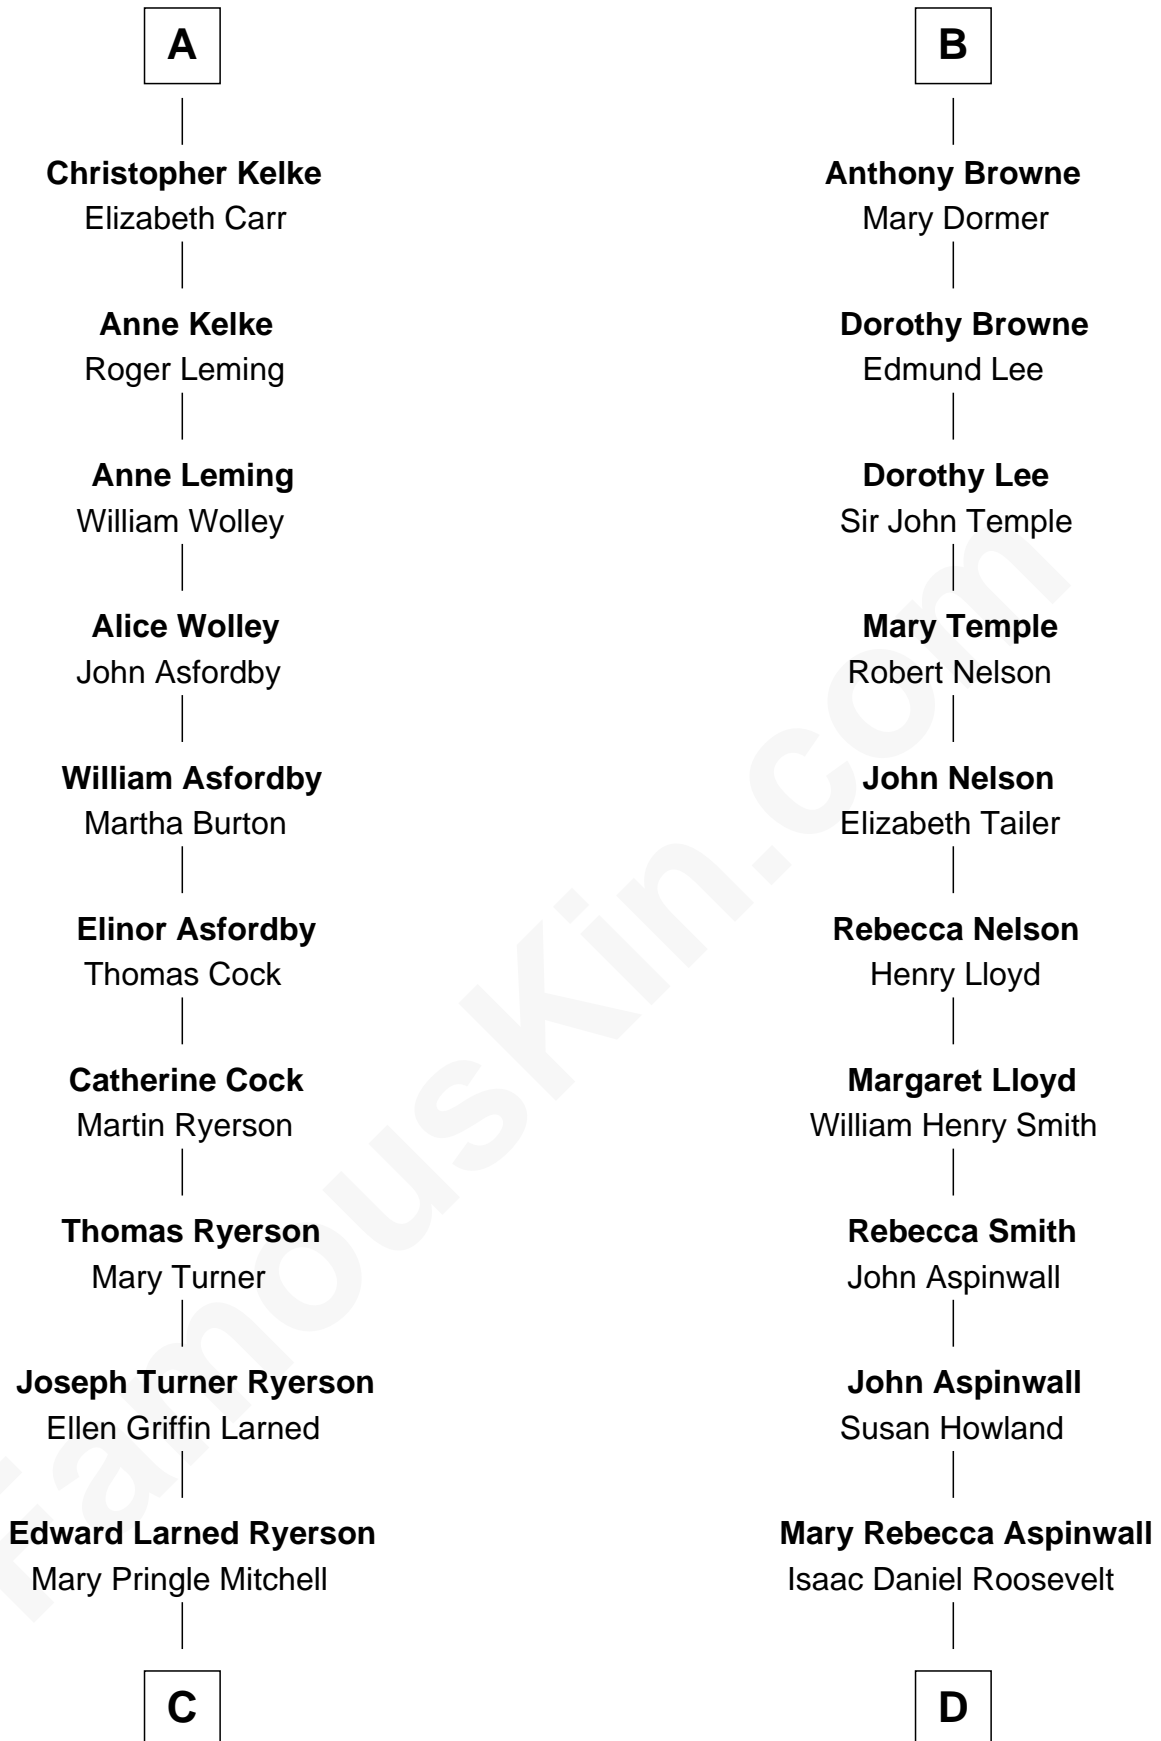

FamousKin.com
Relationship Chart of
Paget Brewster
TV Actress

18th cousin 2 times removed of
Franklin D. Roosevelt
32nd U.S. President

C

Donald Mitchell Ryerson

Isabelle McGenniss

Joan Ryerson

George Washington Wales Brewster

Galen Brewster

Hathaway Tew

Paget Brewster

TV Actress

D

James Roosevelt

Sara Delano

Franklin D. Roosevelt

32nd U.S. President

FamousKin.com