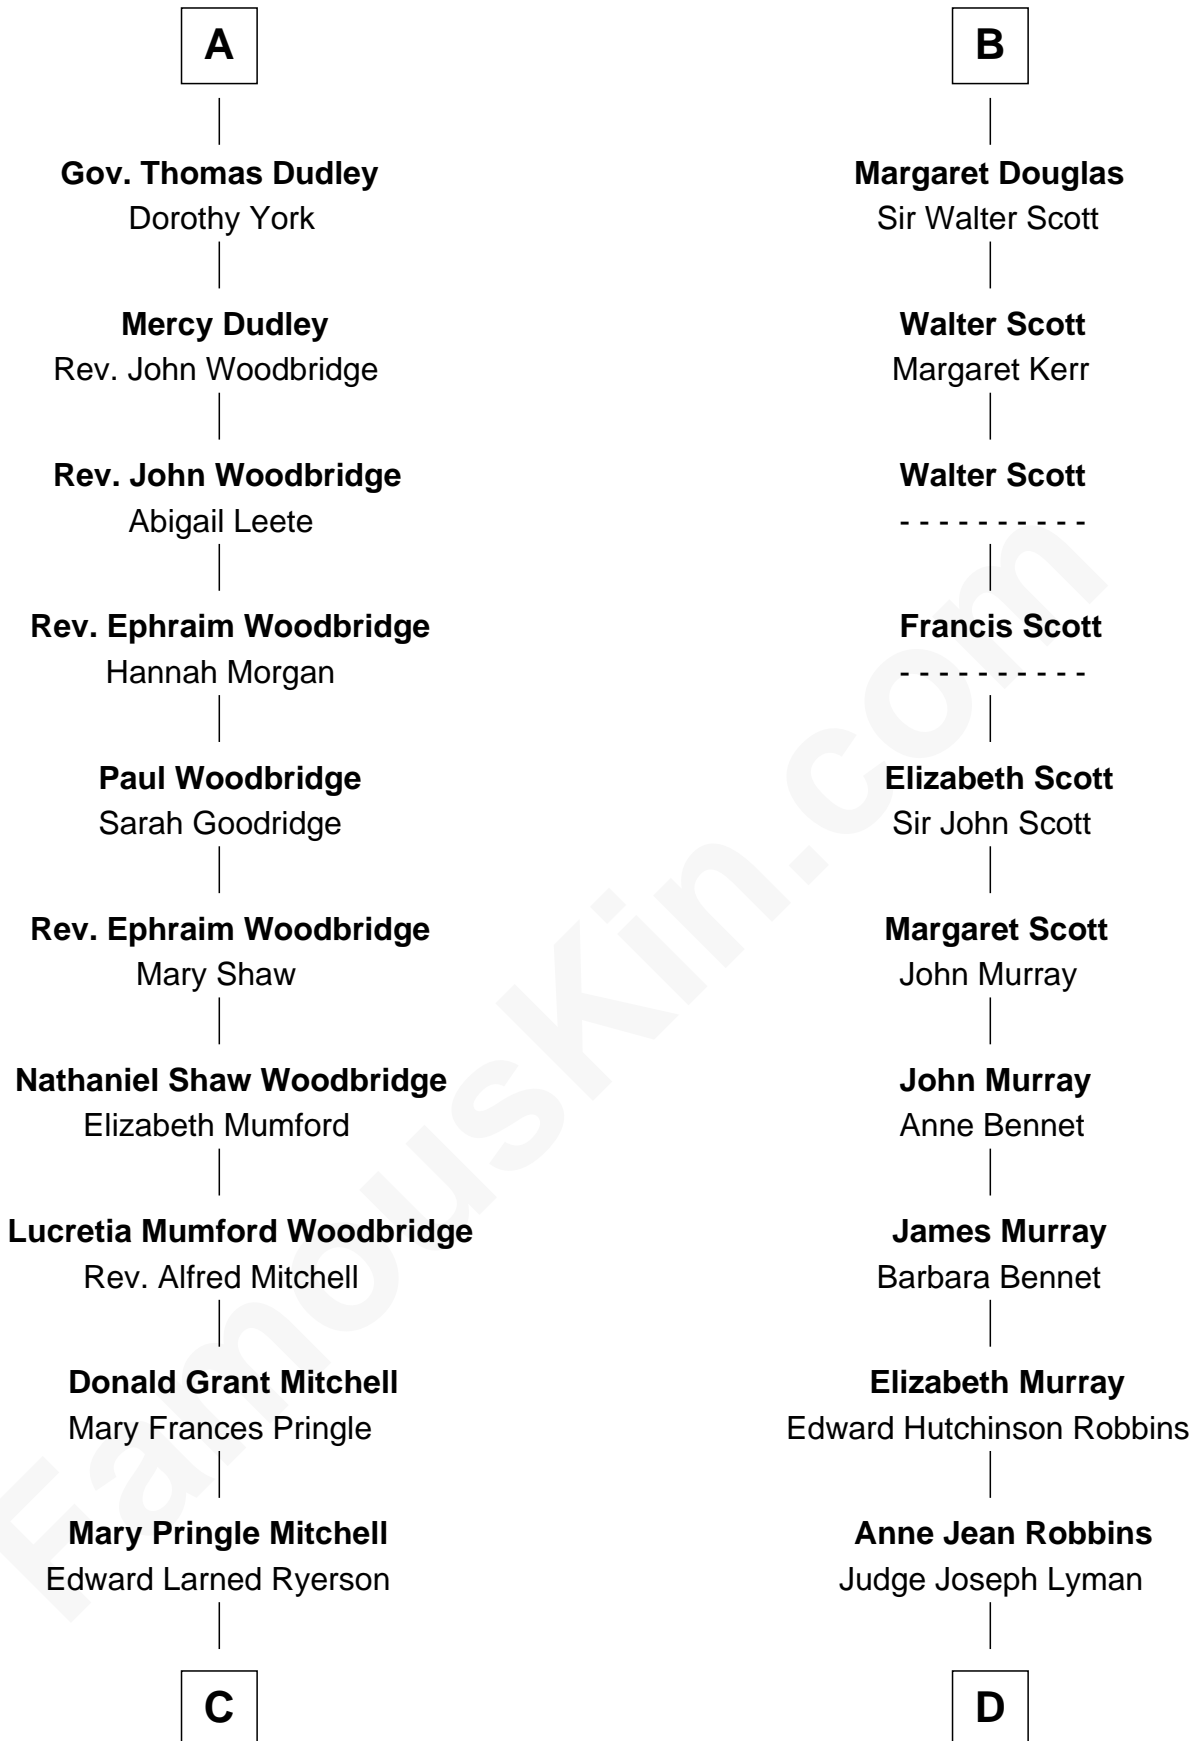

FamousKin.com
Relationship Chart of
Paget Brewster
TV Actress

19th cousin 1 time removed of
Franklin D. Roosevelt
32nd U.S. President

Sir Thomas de Holand
 Alice Fitzalan

C

Donald Mitchell Ryerson

Isabelle McGenniss

Joan Ryerson

George Washington Wales Brewster

Galen Brewster

Hathaway Tew

Paget Brewster

TV Actress

D

Catharine Robbins Lyman

Warren Delano

Sara Delano

James Roosevelt

Franklin D. Roosevelt

32nd U.S. President