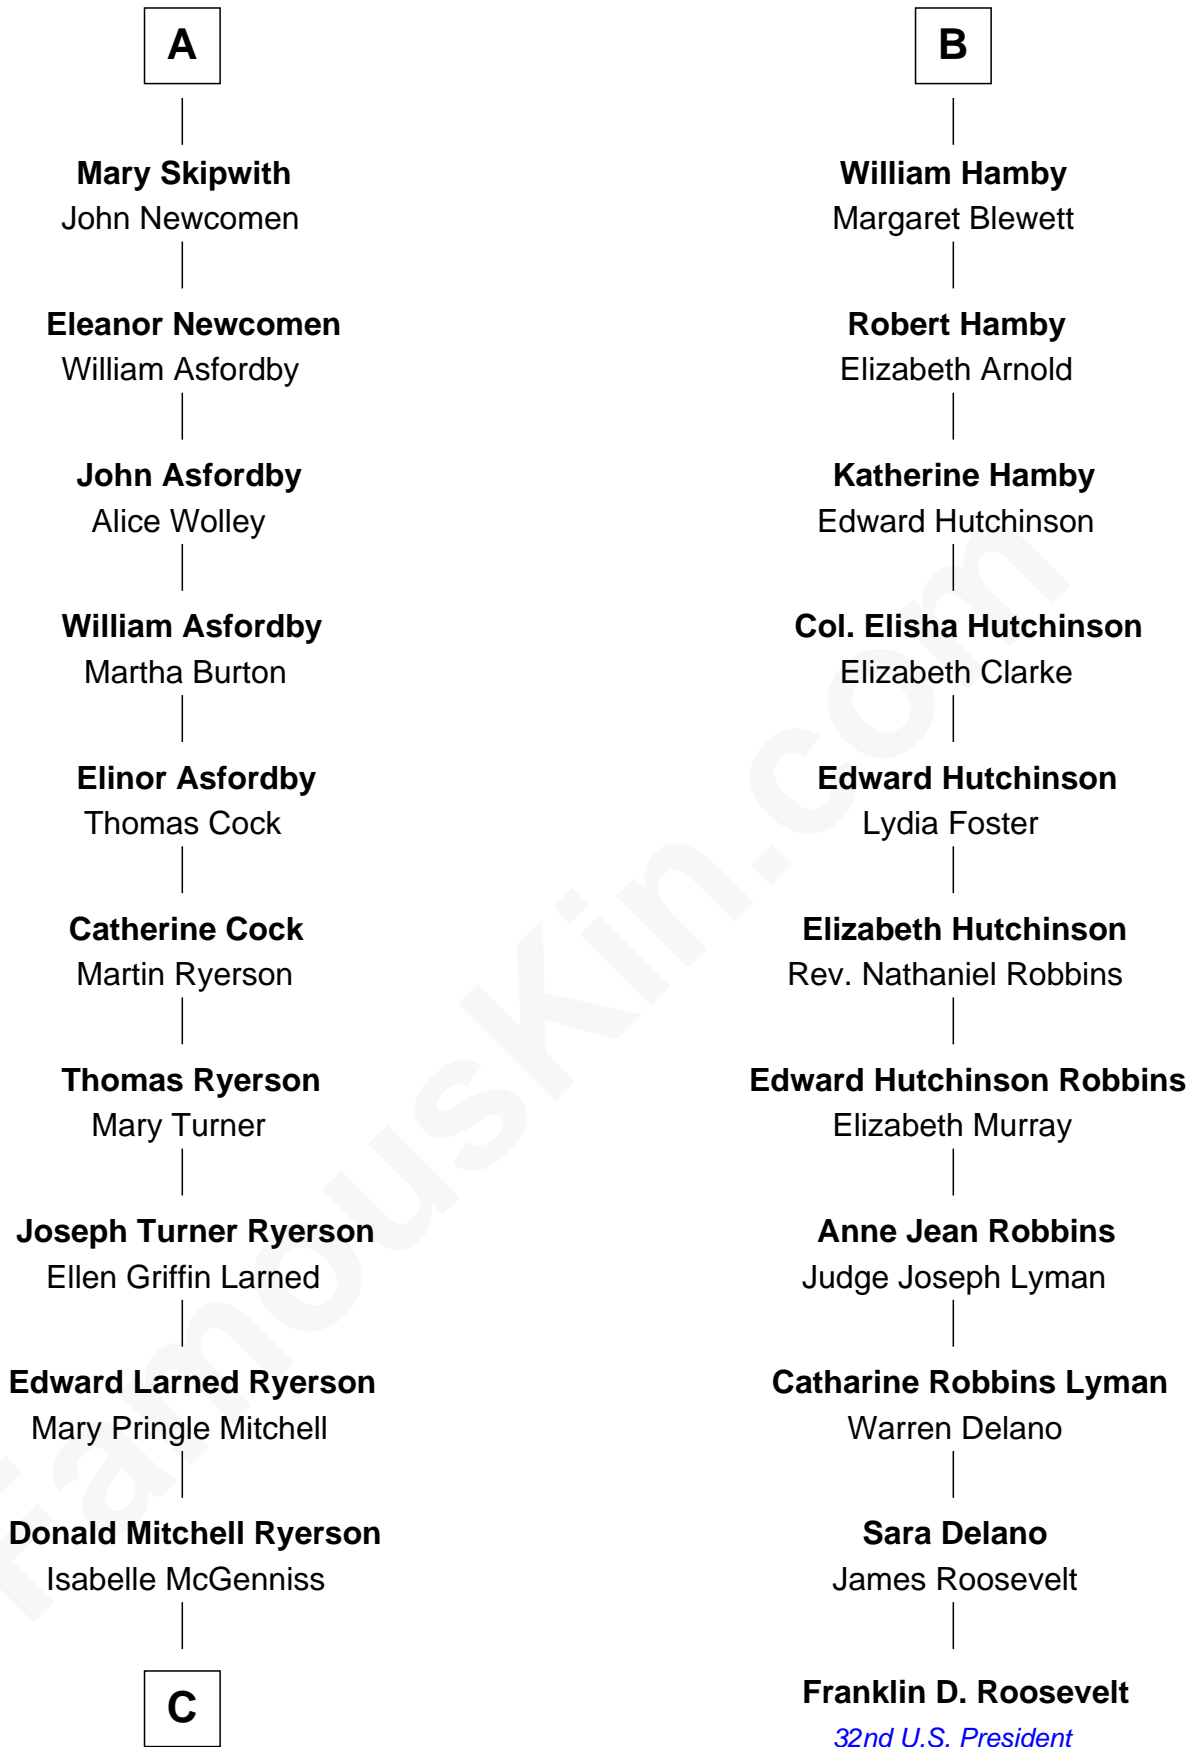

FamousKin.com
Relationship Chart of
Paget Brewster
TV Actress

17th cousin 2 times removed of

Franklin D. Roosevelt
32nd U.S. President

John de Welles
Maud de Roos

John de Welles
Eleanor de Mowbray

Eudo de Welles
Maud de Greystoke

Maude le Scrope
Sir Baldwin Freville

Margaret Freville
Sir Hugh Willoughby

Margery Willoughby
Sir Godfrey Hilton

Elizabeth Hilton
Richard Thimbleby

Anne Thimbleby
John Booth

Eleanor Booth
Edward Hamby

B

C

—
Joan Ryerson

George Washington Wales Brewster

—
Galen Brewster

Hathaway Tew

—
Paget Brewster

TV Actress

FamousKin.com