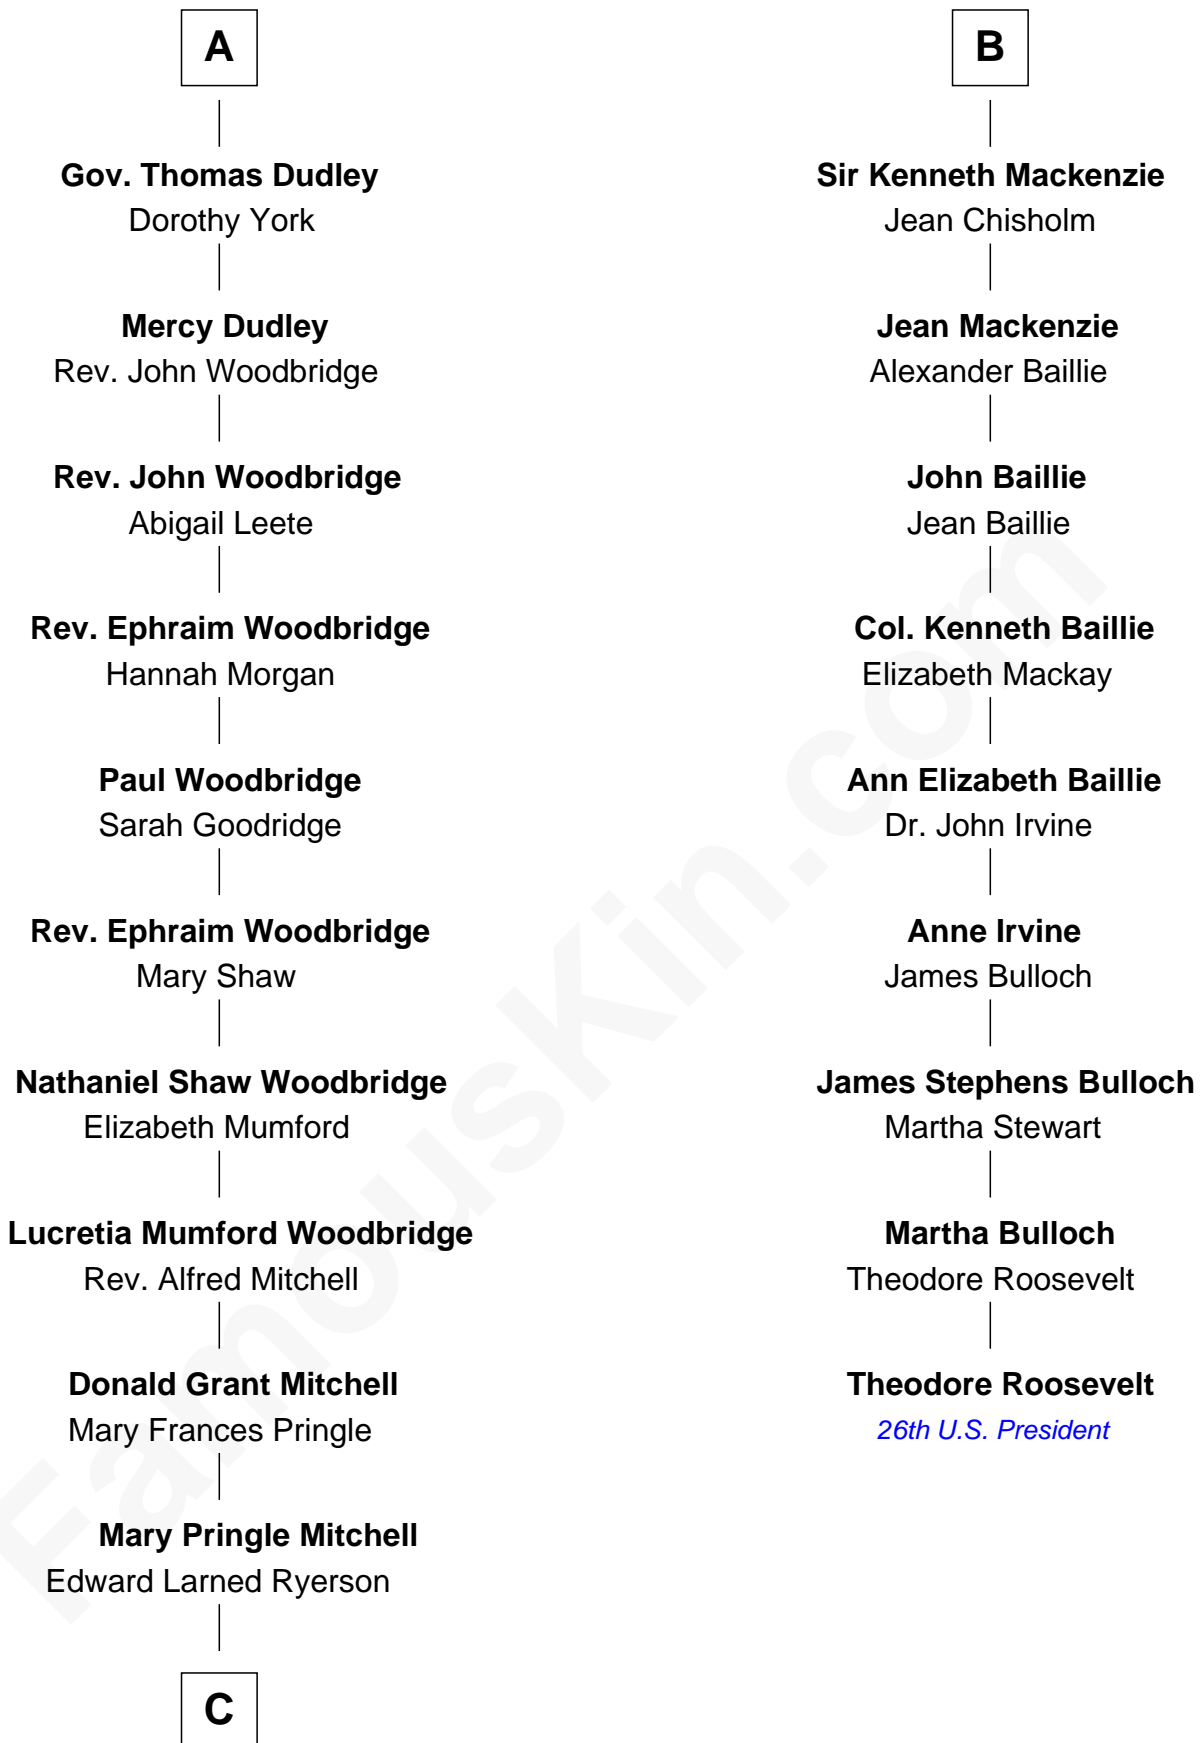

**FamousKin.com**  
**Relationship Chart of**  
**Paget Brewster**  
*TV Actress*

15th cousin 5 times removed of  
**Theodore Roosevelt**  
*26th U.S. President*

**C**

—  
**Donald Mitchell Ryerson**

Isabelle McGenniss

—  
**Joan Ryerson**

George Washington Wales Brewster

—  
**Galen Brewster**

Hathaway Tew

—  
**Paget Brewster**

*TV Actress*

FamousKin.com