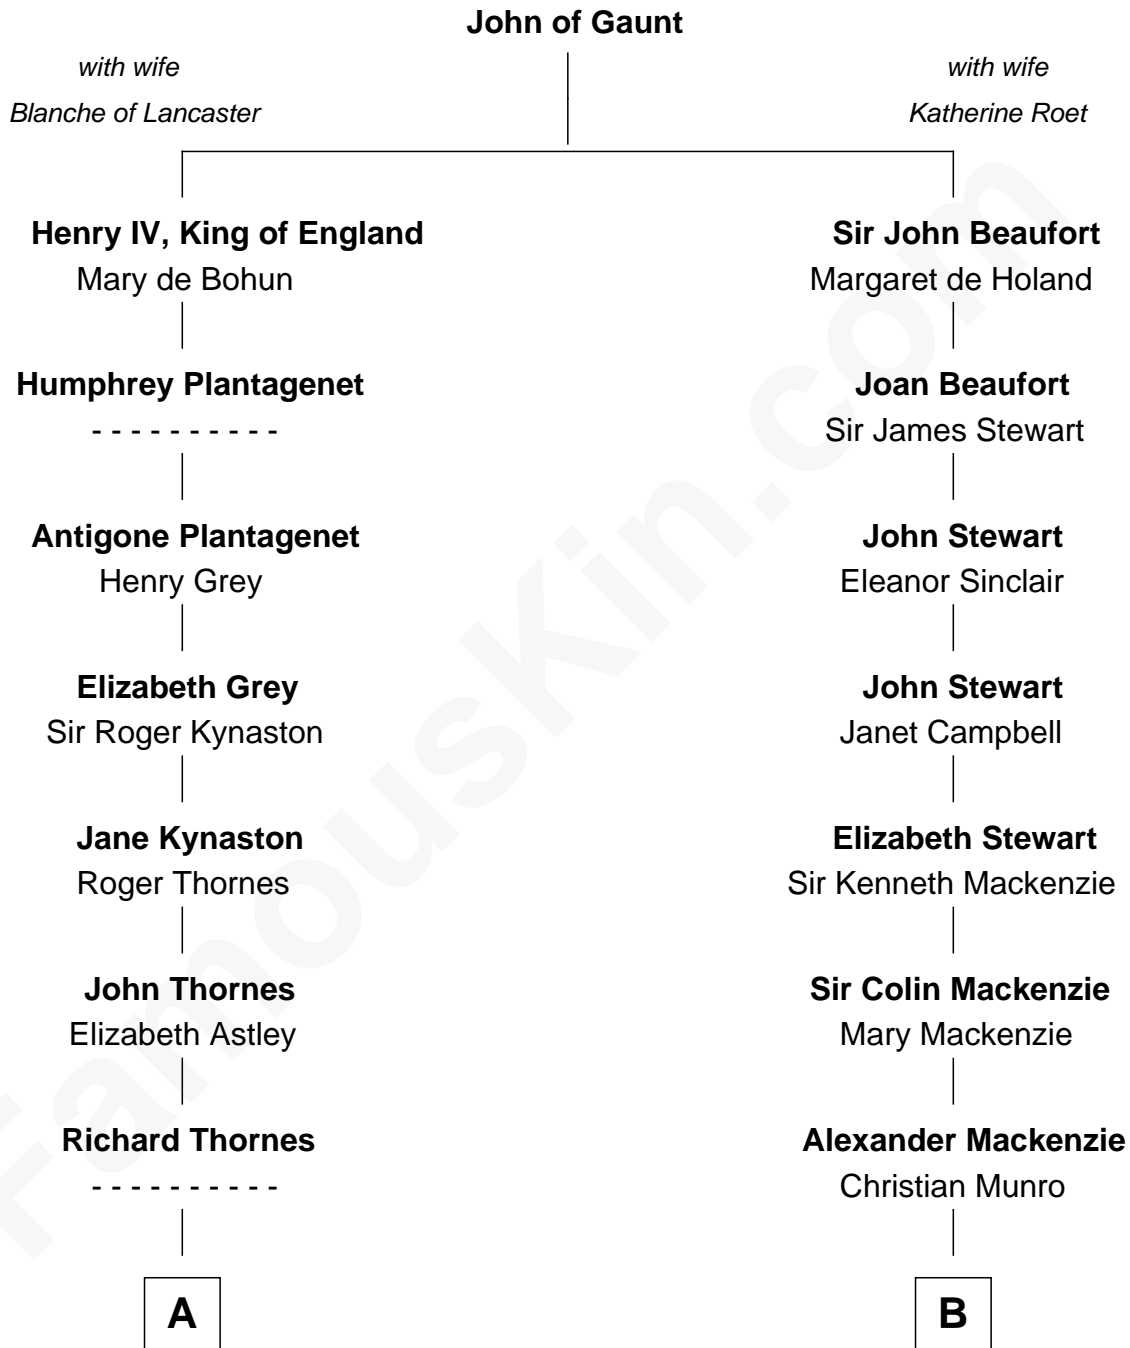

FamousKin.com
Relationship Chart of
Paget Brewster
TV Actress

15th cousin 5 times removed of
Theodore Roosevelt
26th U.S. President

C

—
Ellen Mackenzie Hodge

Dr. George Washington Wales Brewster

—
George Washington Wales Brewster

Joan Ryerson

—
Galen Brewster

Hathaway Tew

—
Paget Brewster

TV Actress

FamousKin.com