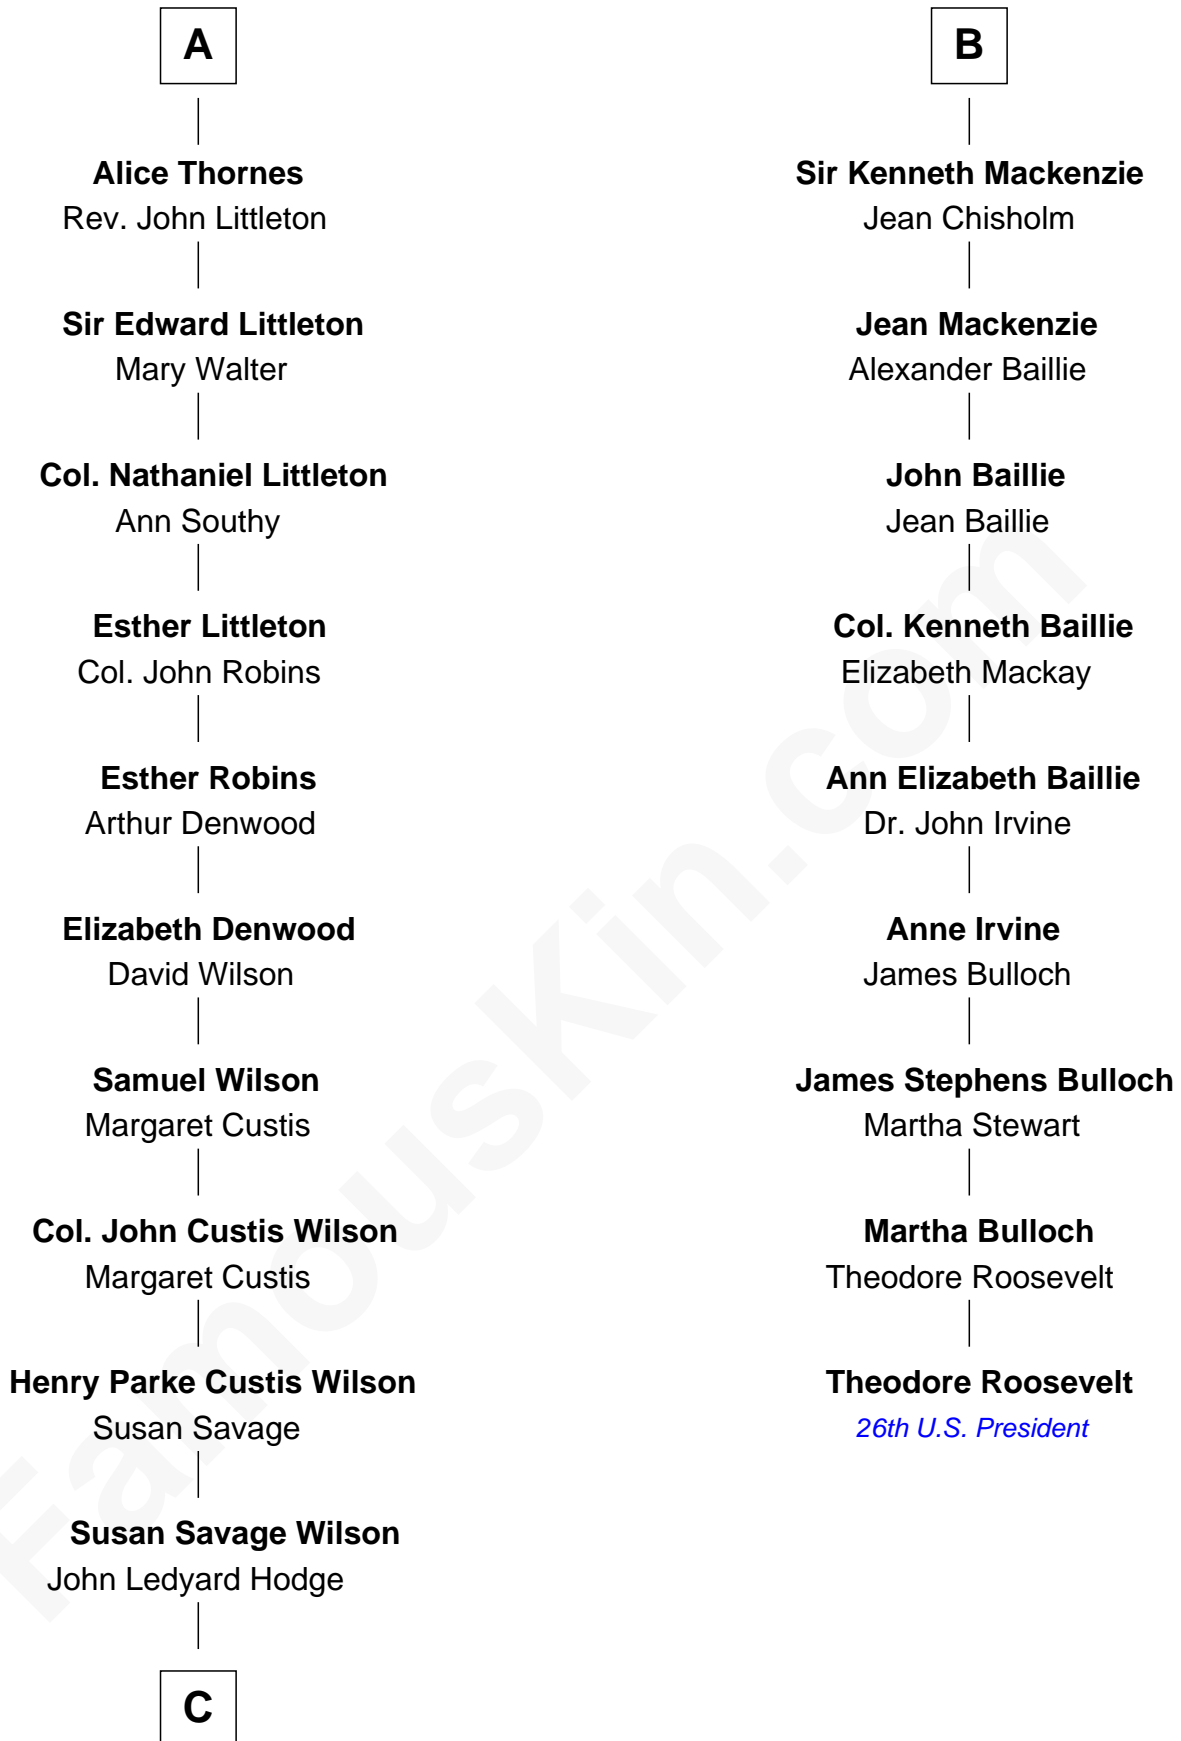

FamousKin.com
Relationship Chart of
Paget Brewster
TV Actress

15th cousin 5 times removed of
Theodore Roosevelt
26th U.S. President

C

—
Ellen Mackenzie Hodge

Dr. George Washington Wales Brewster

—
George Washington Wales Brewster

Joan Ryerson

—
Galen Brewster

Hathaway Tew

—
Paget Brewster

TV Actress

FamousKin.com