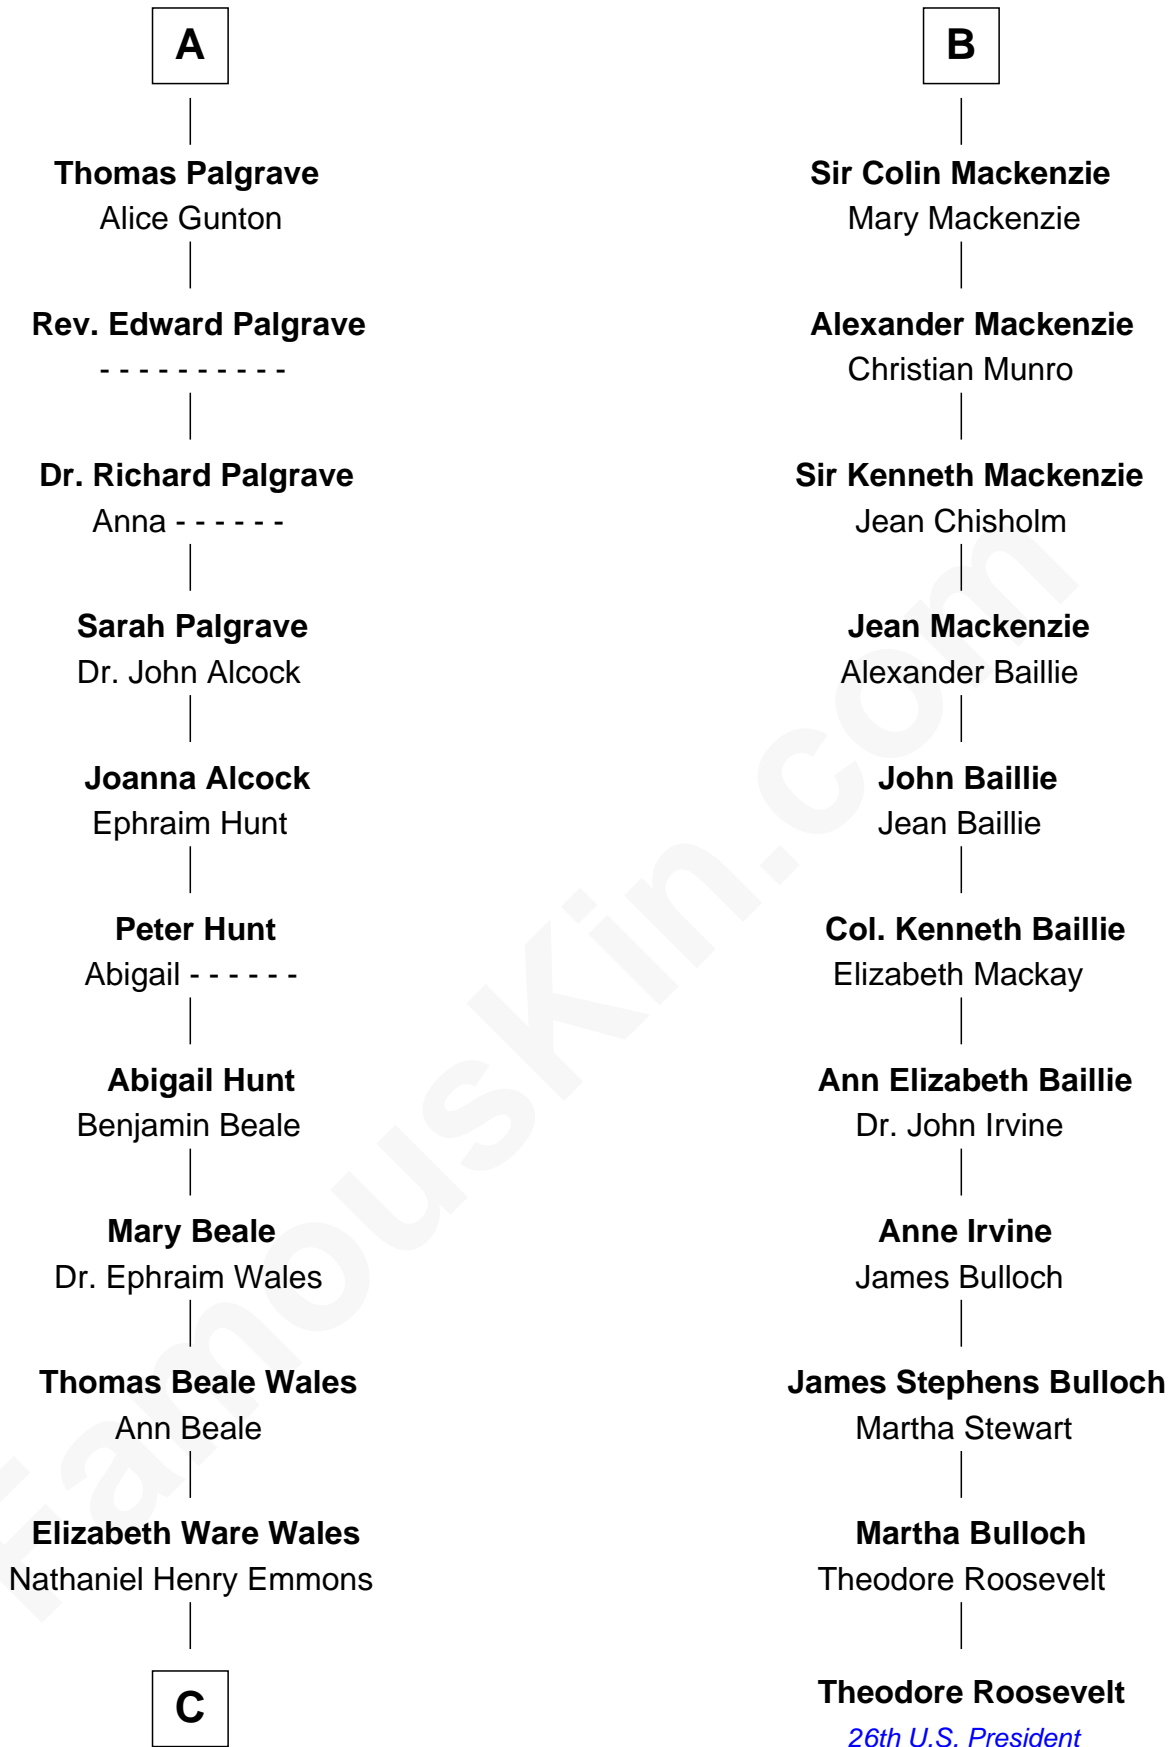

FamousKin.com Relationship Chart of

Paget Brewster

TV Actress

17th cousin 4 times removed of

Theodore Roosevelt

26th U.S. President

Edmund Fitzalan

Alice de Warenne

Richard Fitzalan
Eleanor Plantagenet

Sir Richard Fitzalan
Elizabeth de Bohun

Elizabeth Fitzalan
Sir Robert Goushill

Elizabeth Goushill
Sir Robert Wingfield

Elizabeth Wingfield
Sir William Brandon

Eleanor Brandon
John Glemham

Anne Glemham
Henry Palgrave

A

Richard Fitzalan
Eleanor Plantagenet

Alice Fitzalan
Sir Thomas de Holand

Margaret de Holand
Sir John Beaufort

Joan Beaufort
Sir James Stewart

John Stewart
Eleanor Sinclair

John Stewart
Janet Campbell

Elizabeth Stewart
Sir Kenneth Mackenzie

B

C

Ann Wales Emmons

Benjamin Brewster

Dr. George Washington Wales Brewster

Ellen Mackenzie Hodge

George Washington Wales Brewster