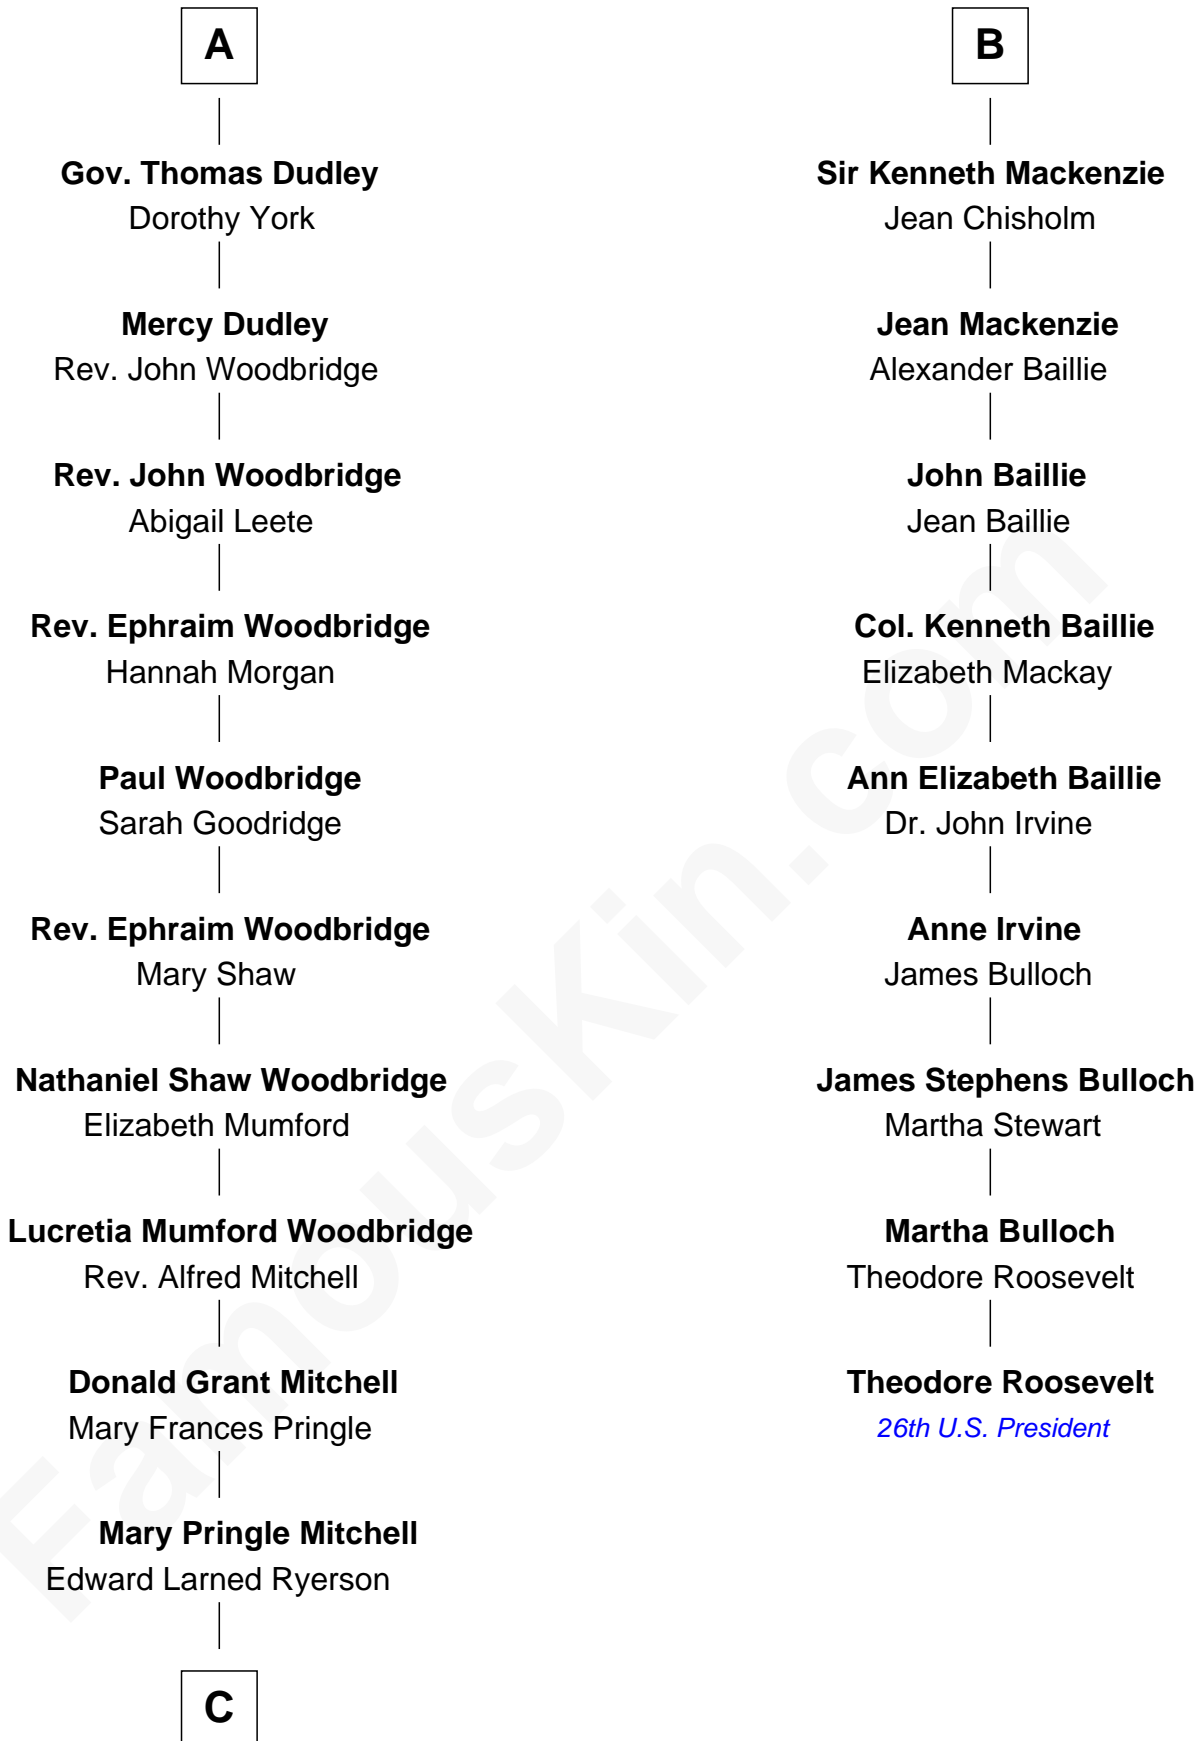

FamousKin.com Relationship Chart of

Paget Brewster

TV Actress

15th cousin 5 times removed of

Theodore Roosevelt

26th U.S. President

Sir Thomas de Holand

Alice Fitzalan

C

—
Donald Mitchell Ryerson

Isabelle McGenniss

—
Joan Ryerson

George Washington Wales Brewster

—
Galen Brewster

Hathaway Tew

—
Paget Brewster