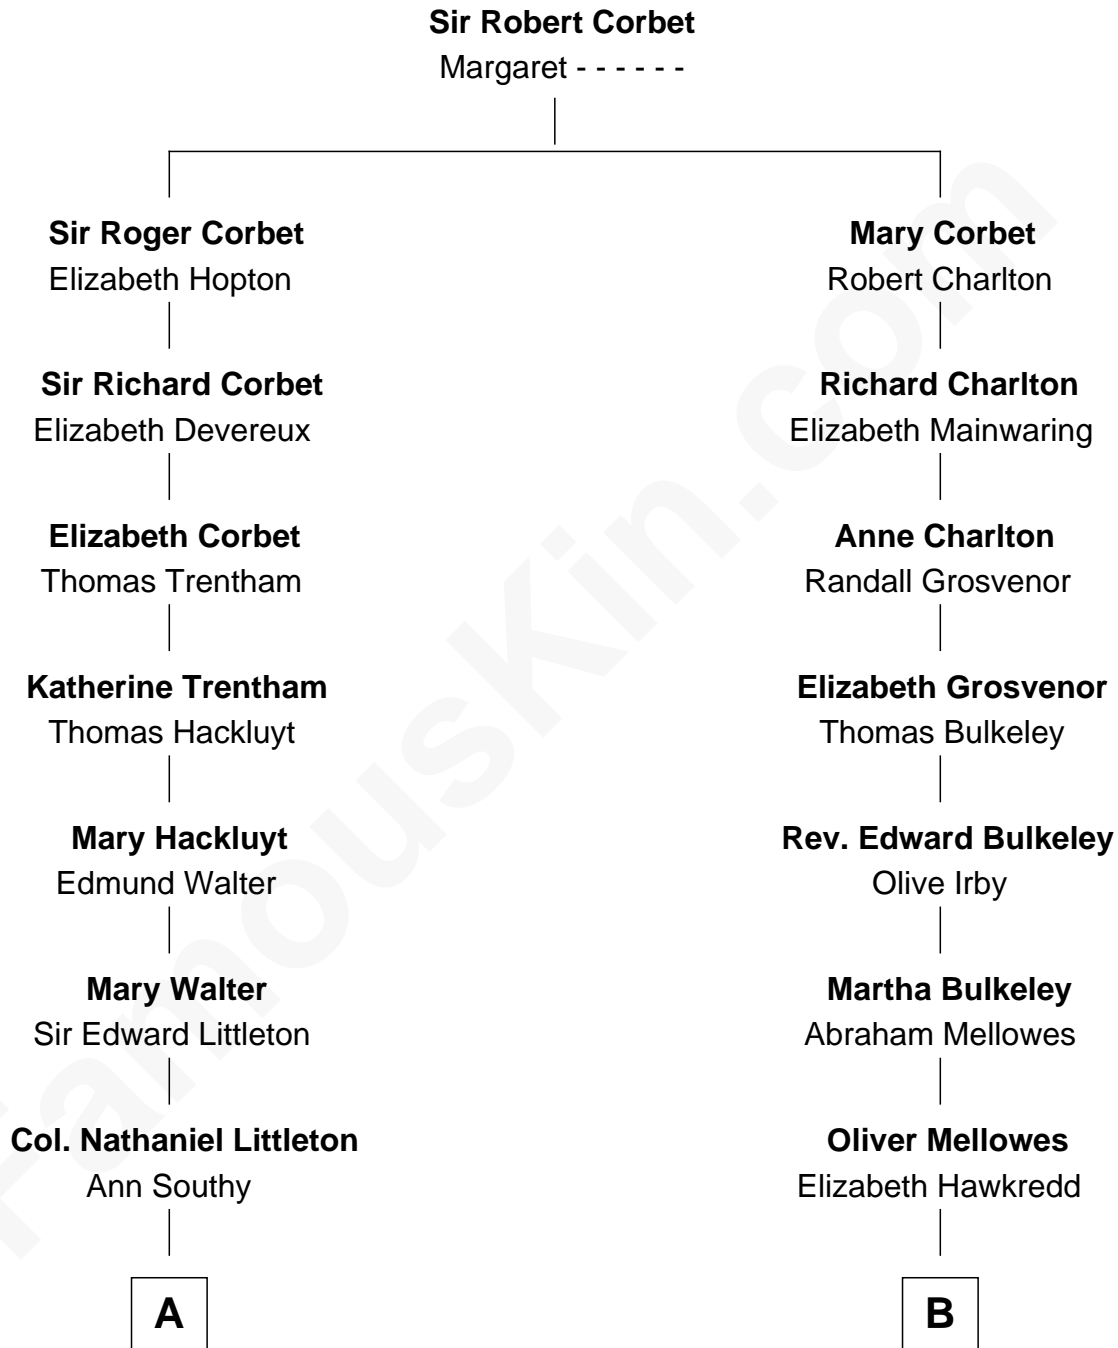

**FamousKin.com**  
**Relationship Chart of**  
**Paget Brewster**  
*TV Actress*

15th cousin 2 times removed of

**Alice (Lee) Roosevelt**  
*First Wife of President Theodore Roosevelt*

Paget Brewster photo by [Jonathan Reilly](#) ([CC BY-SA 2.0](#))