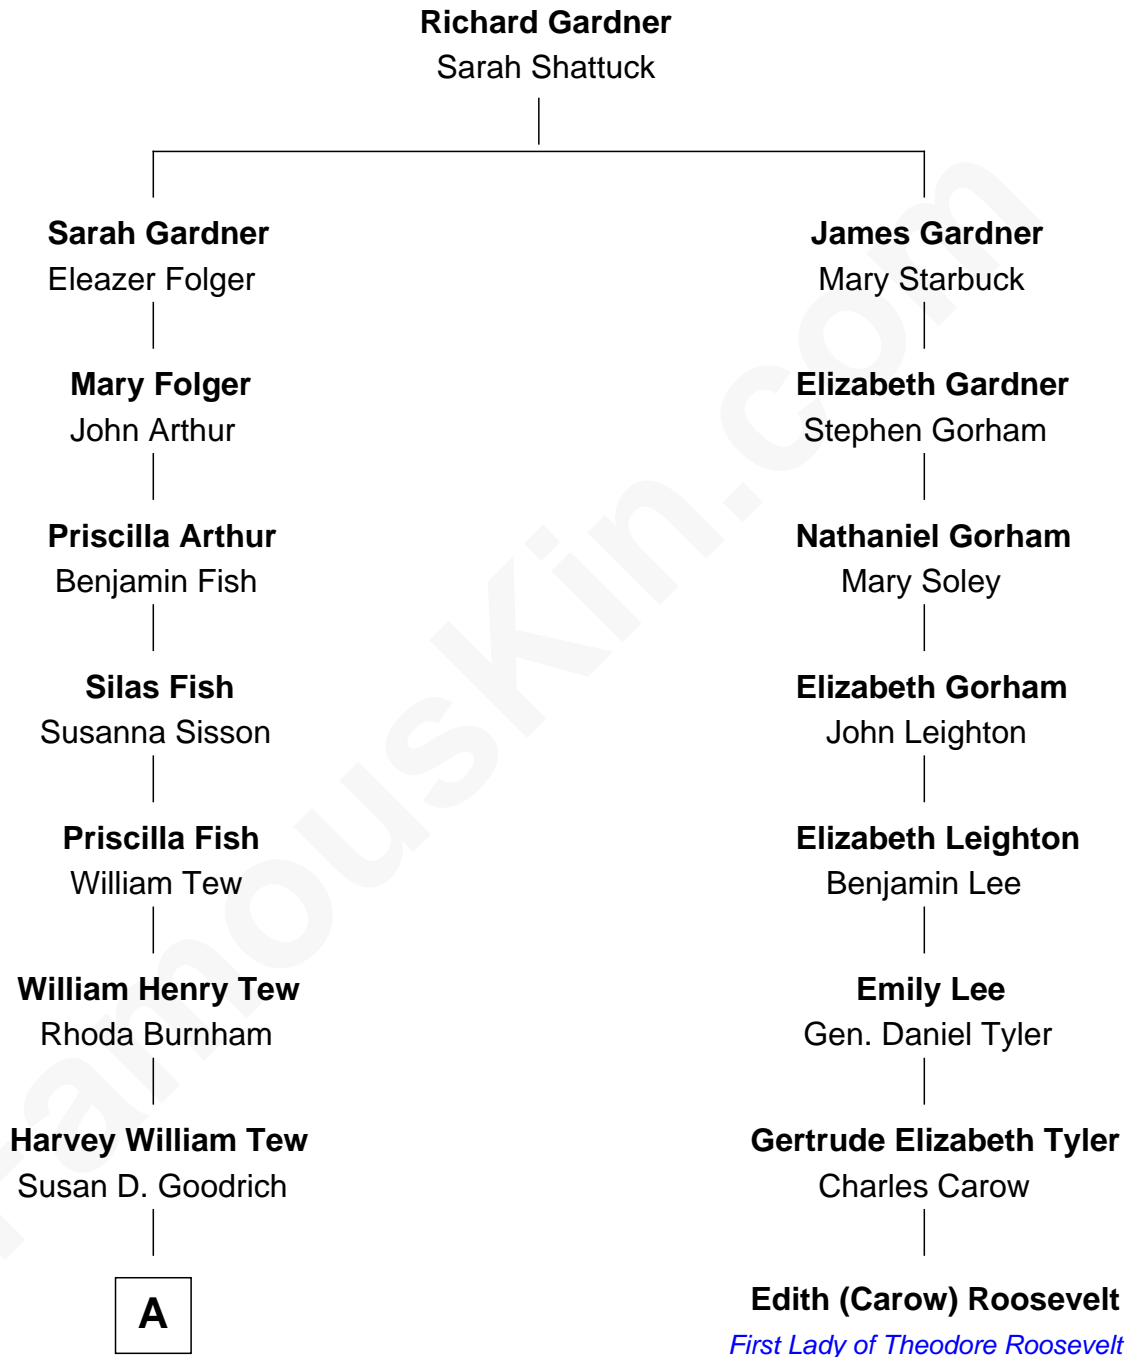

FamousKin.com
Relationship Chart of
Paget Brewster
TV Actress

7th cousin 3 times removed of
Edith (Carow) Roosevelt
First Lady of President Theodore Roosevelt

A

—
James Dinsmore Tew

Elinor Edith Bechtel

—
John Bechtel Tew

Valerie Hathaway

—
Hathaway Tew

Galen Brewster

—
Paget Brewster

TV Actress