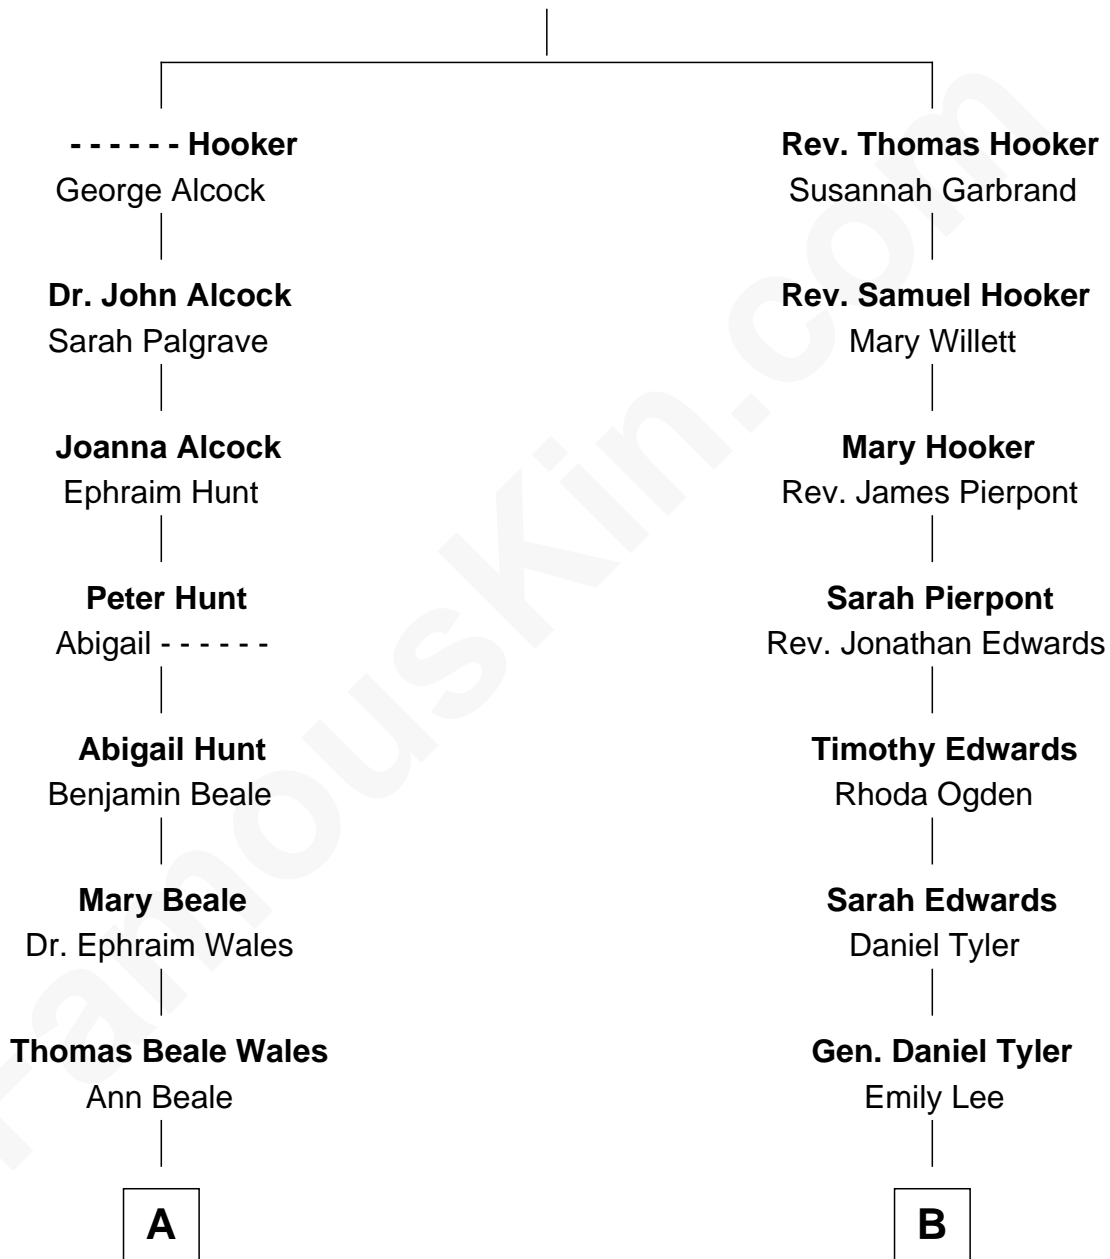

FamousKin.com
Relationship Chart of
Paget Brewster
TV Actress

8th cousin 4 times removed of
Edith (Carow) Roosevelt
First Lady of President Theodore Roosevelt

Thomas Hooker

A

Elizabeth Ware Wales
Nathaniel Henry Emmons

Ann Wales Emmons
Benjamin Brewster

Dr. George Washington Wales Brewster
Ellen Mackenzie Hodge

George Washington Wales Brewster
Joan Ryerson

Galen Brewster
Hathaway Tew

Paget Brewster
TV Actress

B

Gertrude Elizabeth Tyler
Charles Carow

Edith (Carow) Roosevelt
First Lady of Theodore Roosevelt