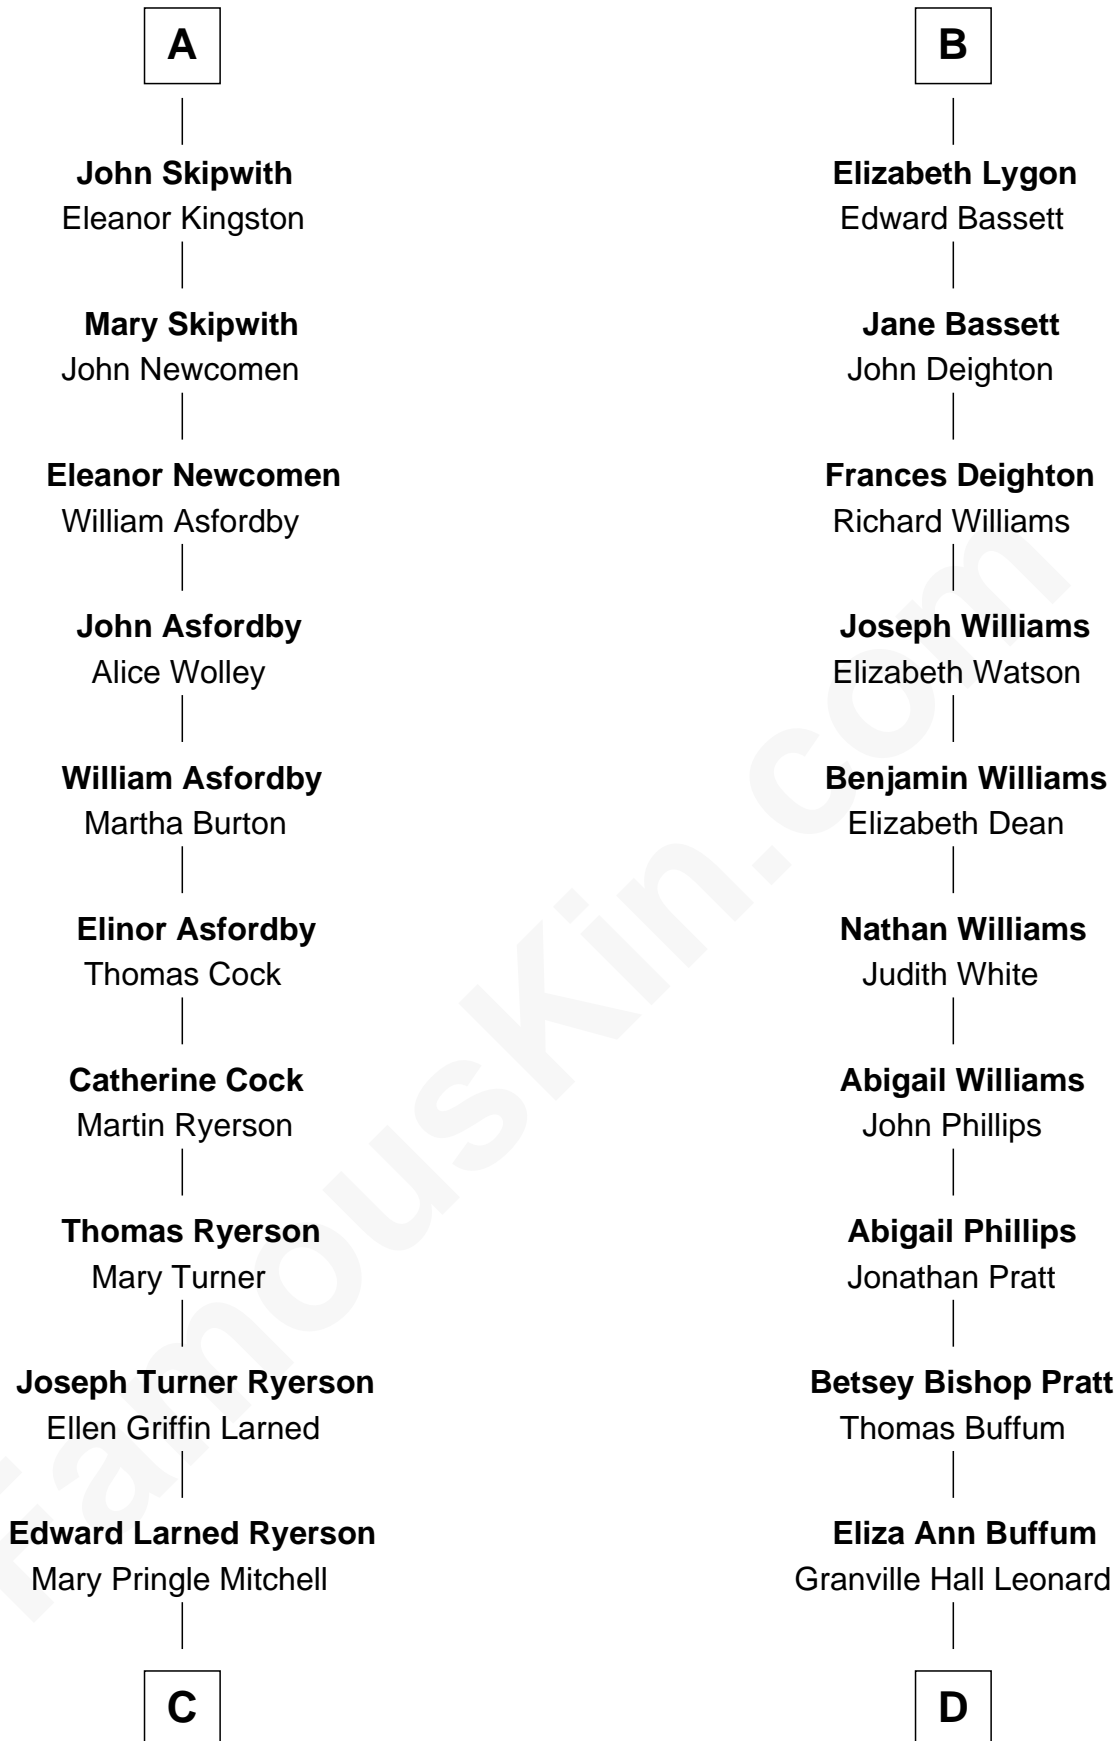

# FamousKin.com Relationship Chart of

**Paget Brewster**

*TV Actress*

20th cousin of

**James Taylor**

*Singer-Songwriter*

**C**

**Donald Mitchell Ryerson**

Isabelle McGenniss

**Joan Ryerson**

George Washington Wales Brewster

**Galen Brewster**

Hathaway Tew

**Paget Brewster**

*TV Actress*

**D**

**Emily Roxanna Leonard**

Stanford Lyman Haynes

**Theodosia Haynes**

Alexander Taylor

**Dr. Isaac Montrose Taylor**

Gertrude Arline Woodard

**James Taylor**

*Singer-Songwriter*