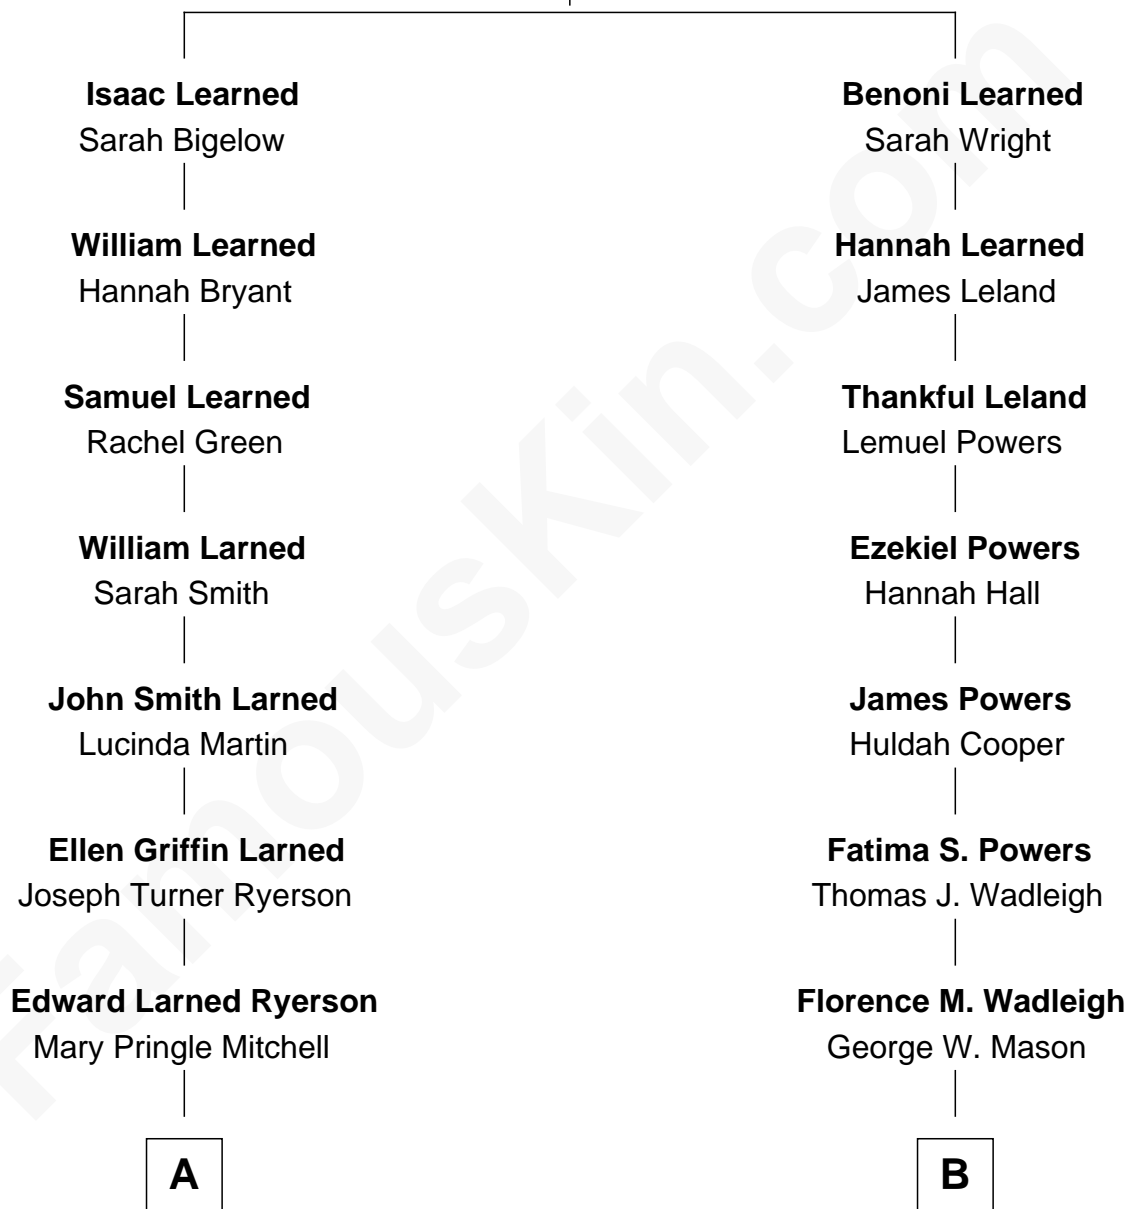

FamousKin.com Relationship Chart of

Paget Brewster

TV Actress

10th cousin of

Billie Jean King

Pro-Tennis Champion

Isaac Learned

Mary Stearns

A

Donald Mitchell Ryerson

Isabelle McGenniss

Joan Ryerson

George Washington Wales Brewster

Galen Brewster

Hathaway Tew

Paget Brewster