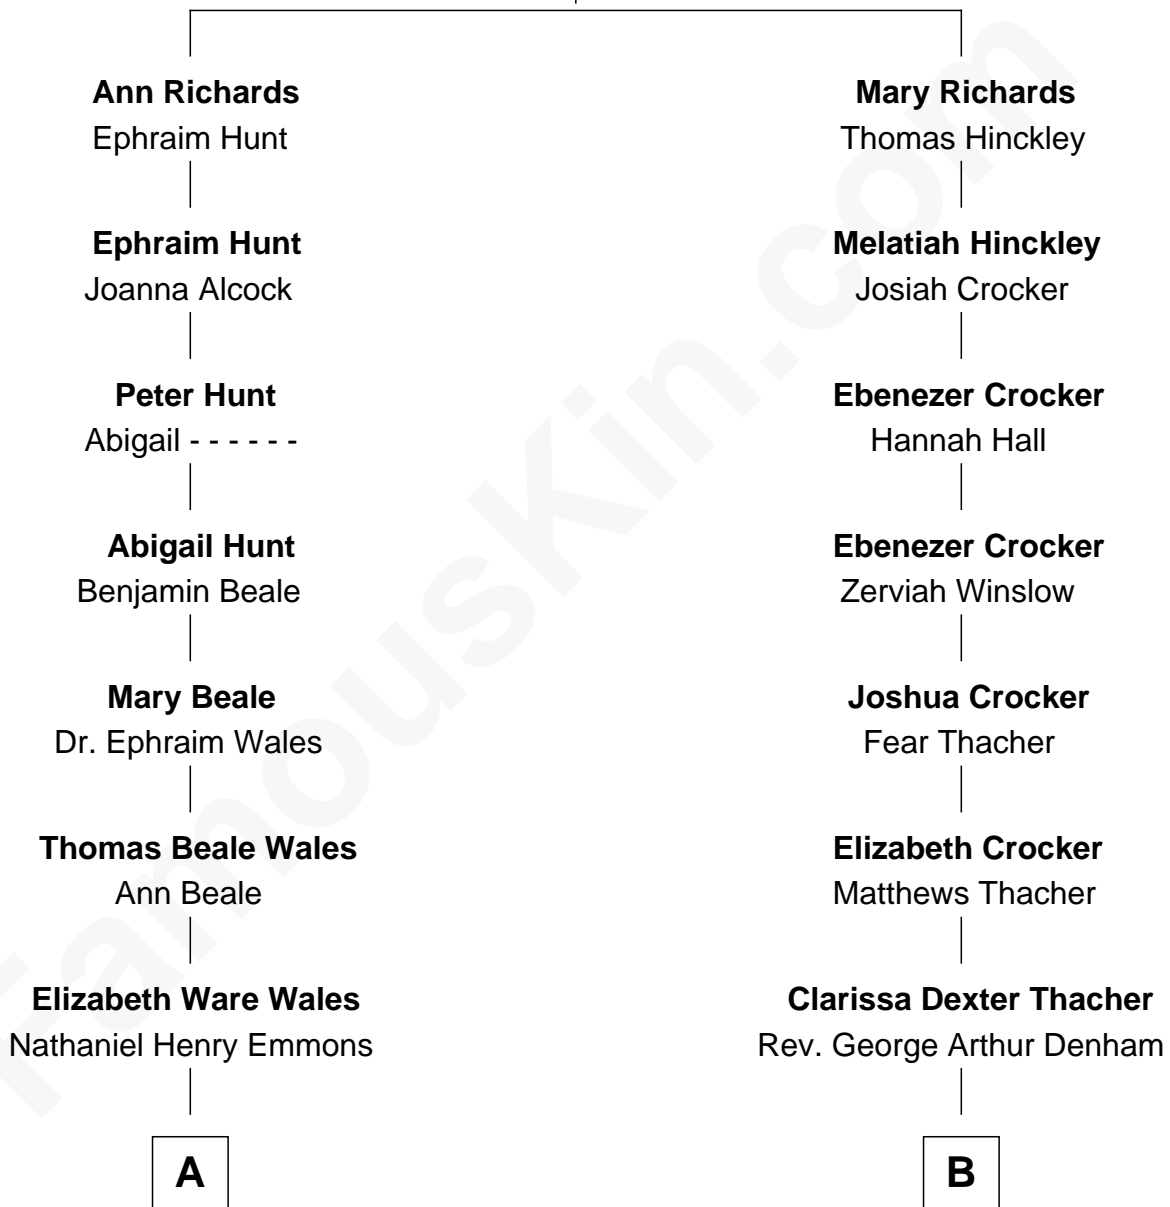

# FamousKin.com Relationship Chart of

**Paget Brewster**

*TV Actress*

9th cousin 2 times removed of

**Samuel P. Goddard**

*12th Governor of Arizona*

**Thomas Richards**

Welthian - - - - -

**A**

**Ann Wales Emmons**

Benjamin Brewster

**Dr. George Washington Wales Brewster**

Ellen Mackenzie Hodge

**George Washington Wales Brewster**

Joan Ryerson

**Galen Brewster**

Hathaway Tew

**Paget Brewster**

*TV Actress*

**B**

**Matthew Thacher Denham**

Clara E. Fisher

**Florence Hilton Denham**

Samuel Pearson Goddard