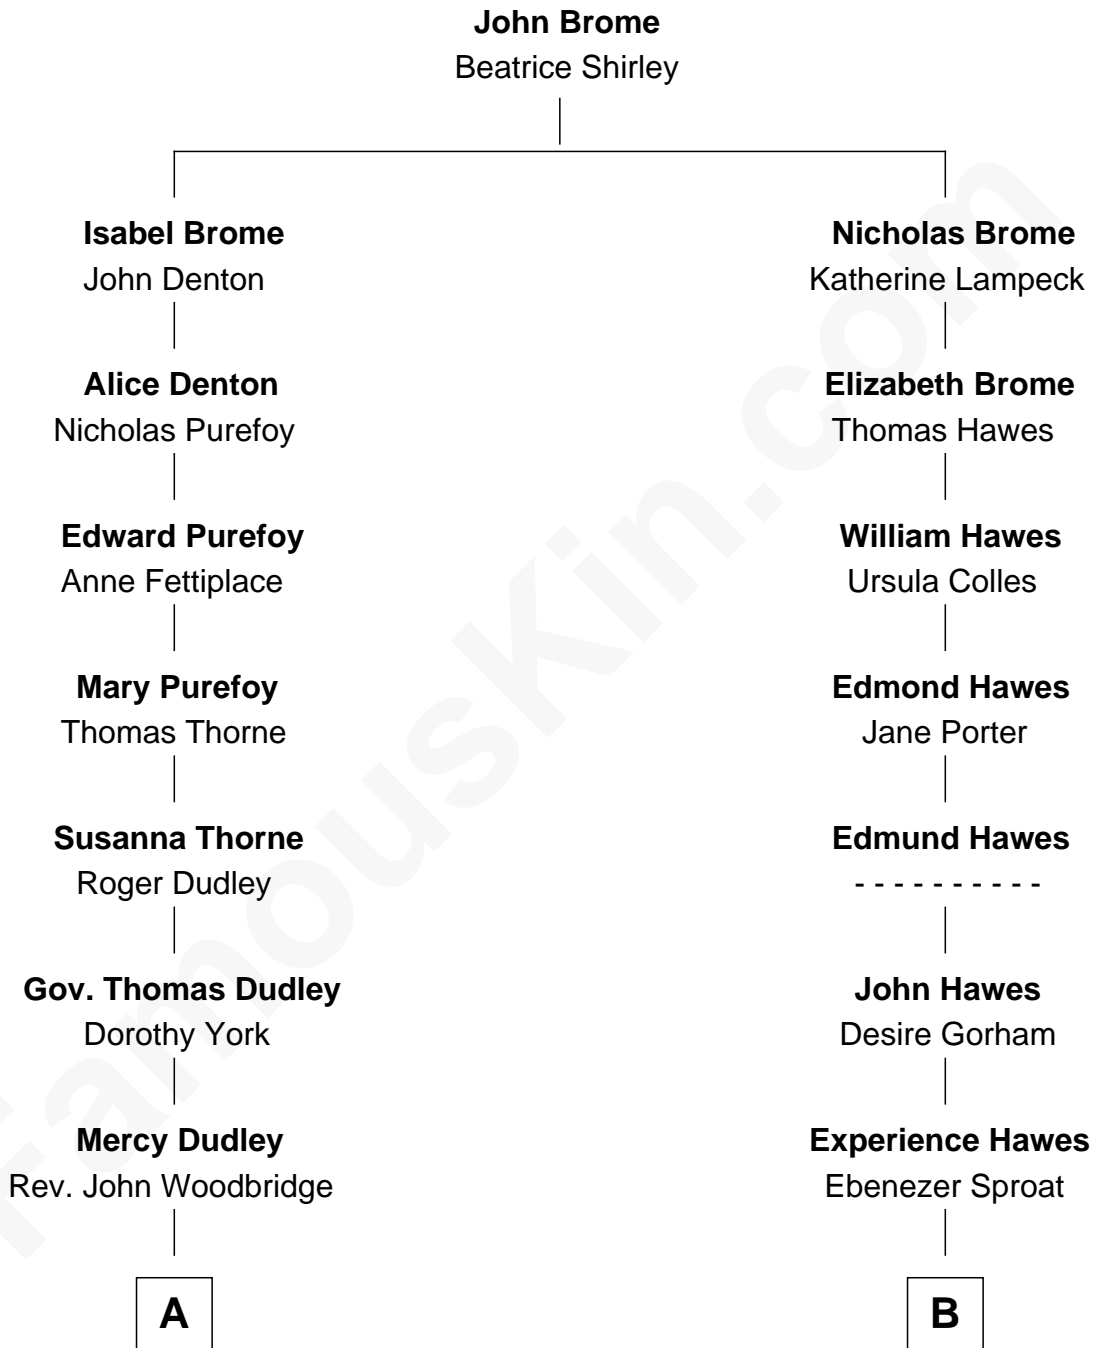

**FamousKin.com**  
**Relationship Chart of**  
**Paget Brewster**  
*TV Actress*

**16th cousin 2 times removed of**  
**Marie-Chantal Miller**  
*Crown Princess of Greece*

**C**

**Galen Brewster**  
Hathaway Tew

**Paget Brewster**  
*TV Actress*

FamousKin.com