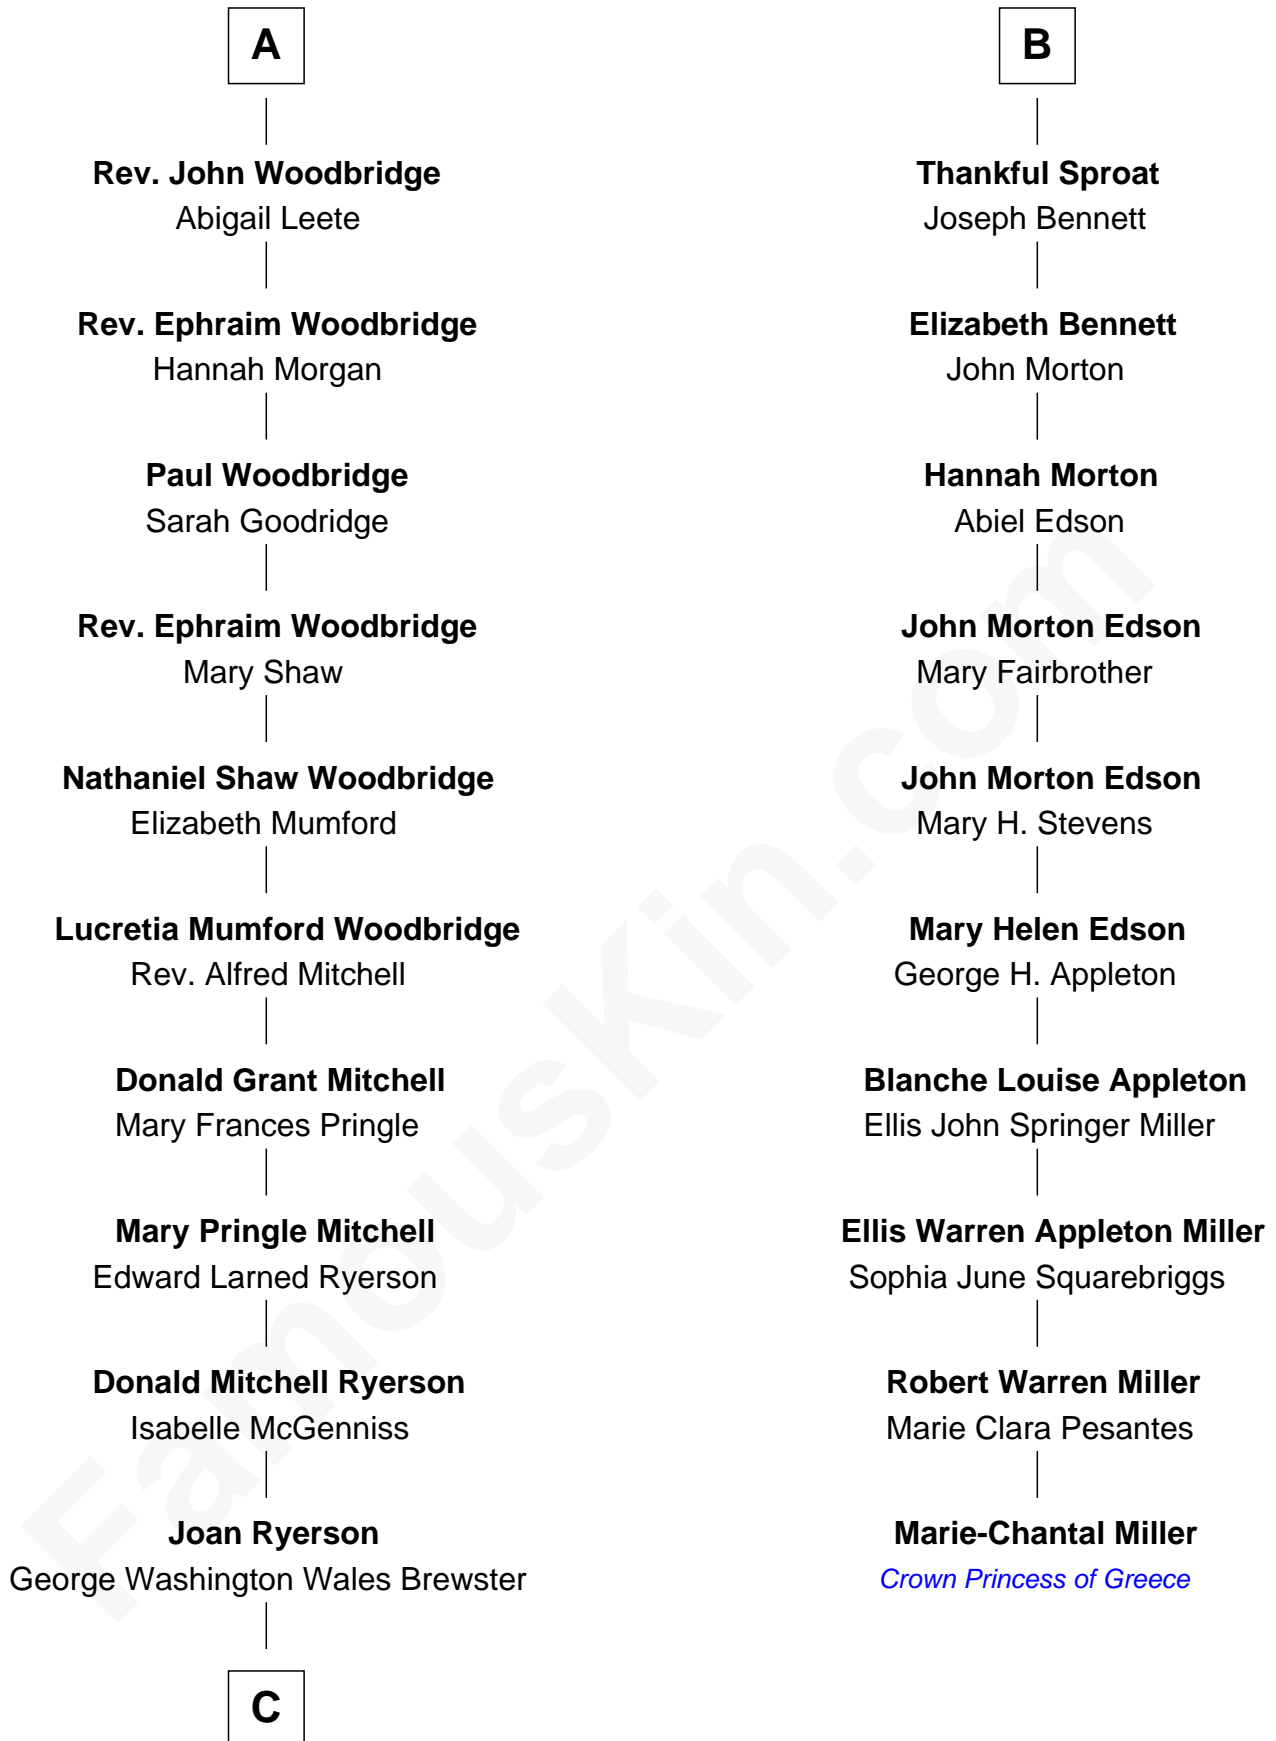

**FamousKin.com**  
**Relationship Chart of**  
**Paget Brewster**  
*TV Actress*

**16th cousin 2 times removed of**  
**Marie-Chantal Miller**  
*Crown Princess of Greece*

**C**

**Galen Brewster**  
Hathaway Tew

**Paget Brewster**  
*TV Actress*

FamousKin.com