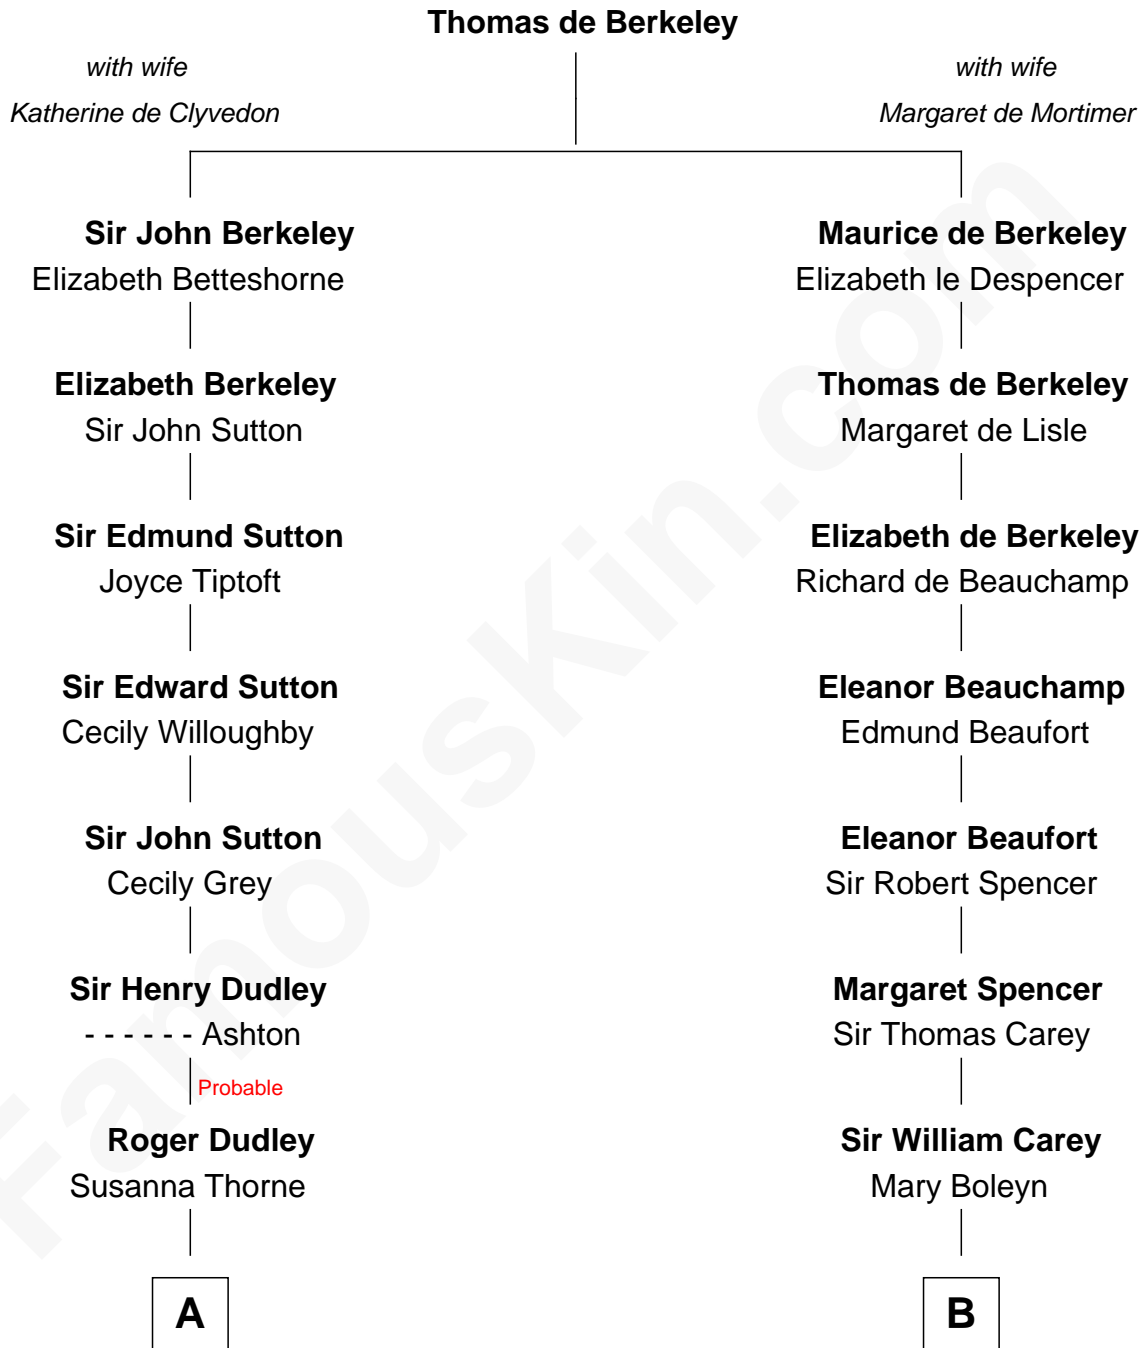

FamousKin.com Relationship Chart of

Paget Brewster
TV Actress

20th cousin of

Cokie Roberts
Author and TV Journalist

C

Donald Mitchell Ryerson

Isabelle McGenniss

Joan Ryerson

George Washington Wales Brewster

Galen Brewster

Hathaway Tew

Paget Brewster

TV Actress

D

Judge Louis Bingaman Claiborne

Rosa Marie Pourciau