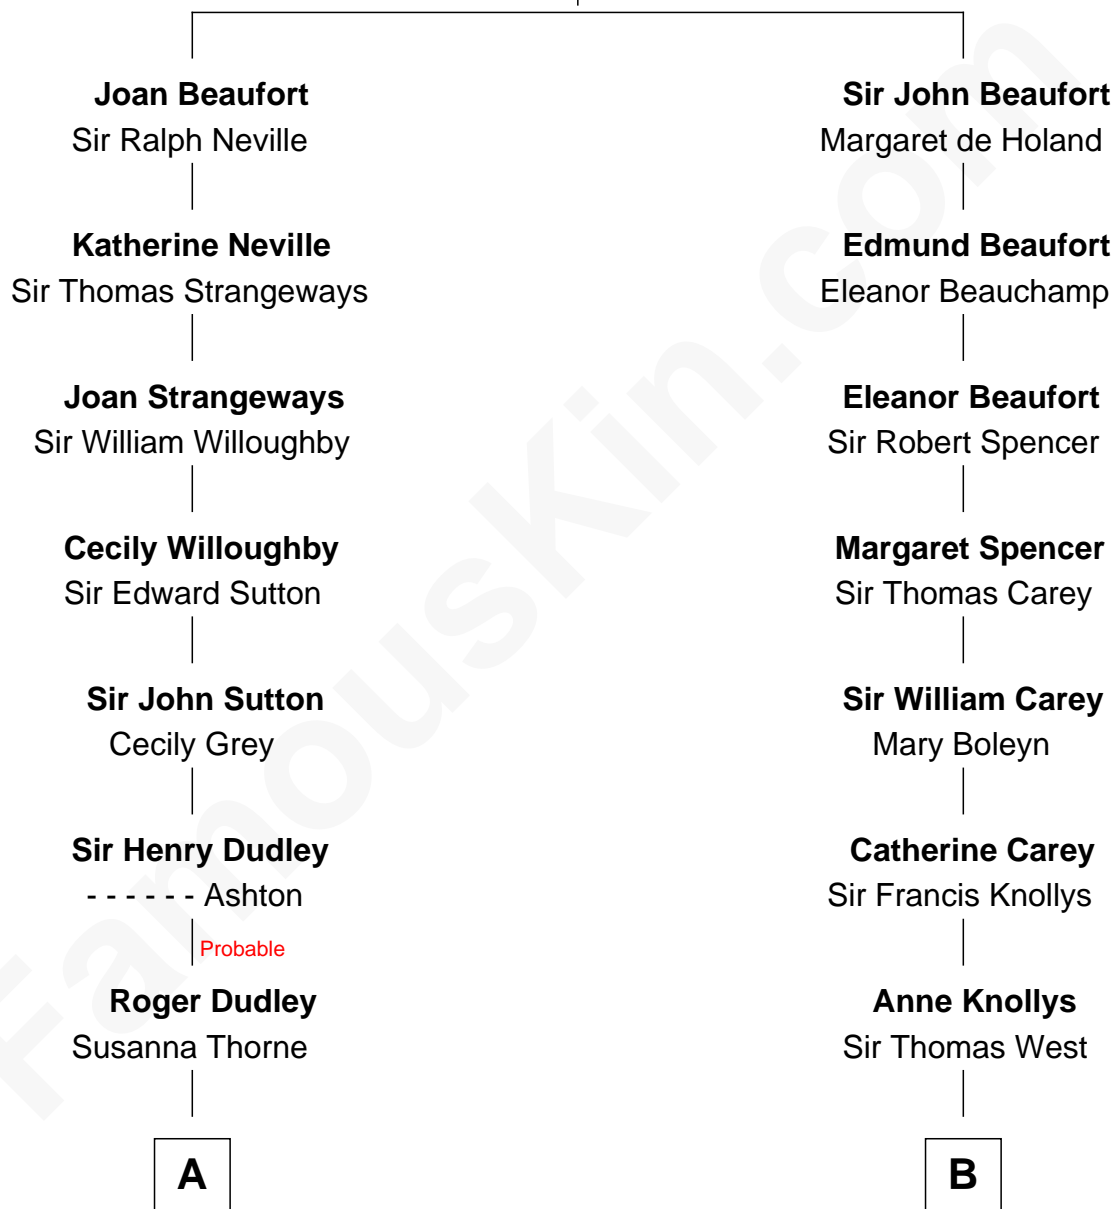

# FamousKin.com Relationship Chart of

**Paget Brewster**

*TV Actress*

18th cousin 2 times removed of

**Cokie Roberts**

*Author and TV Journalist*

**Katherine Roet**

John of Gaunt

**C**

**Donald Mitchell Ryerson**

Isabelle McGenniss

**Joan Ryerson**

George Washington Wales Brewster

**Galen Brewster**

Hathaway Tew

**Paget Brewster**