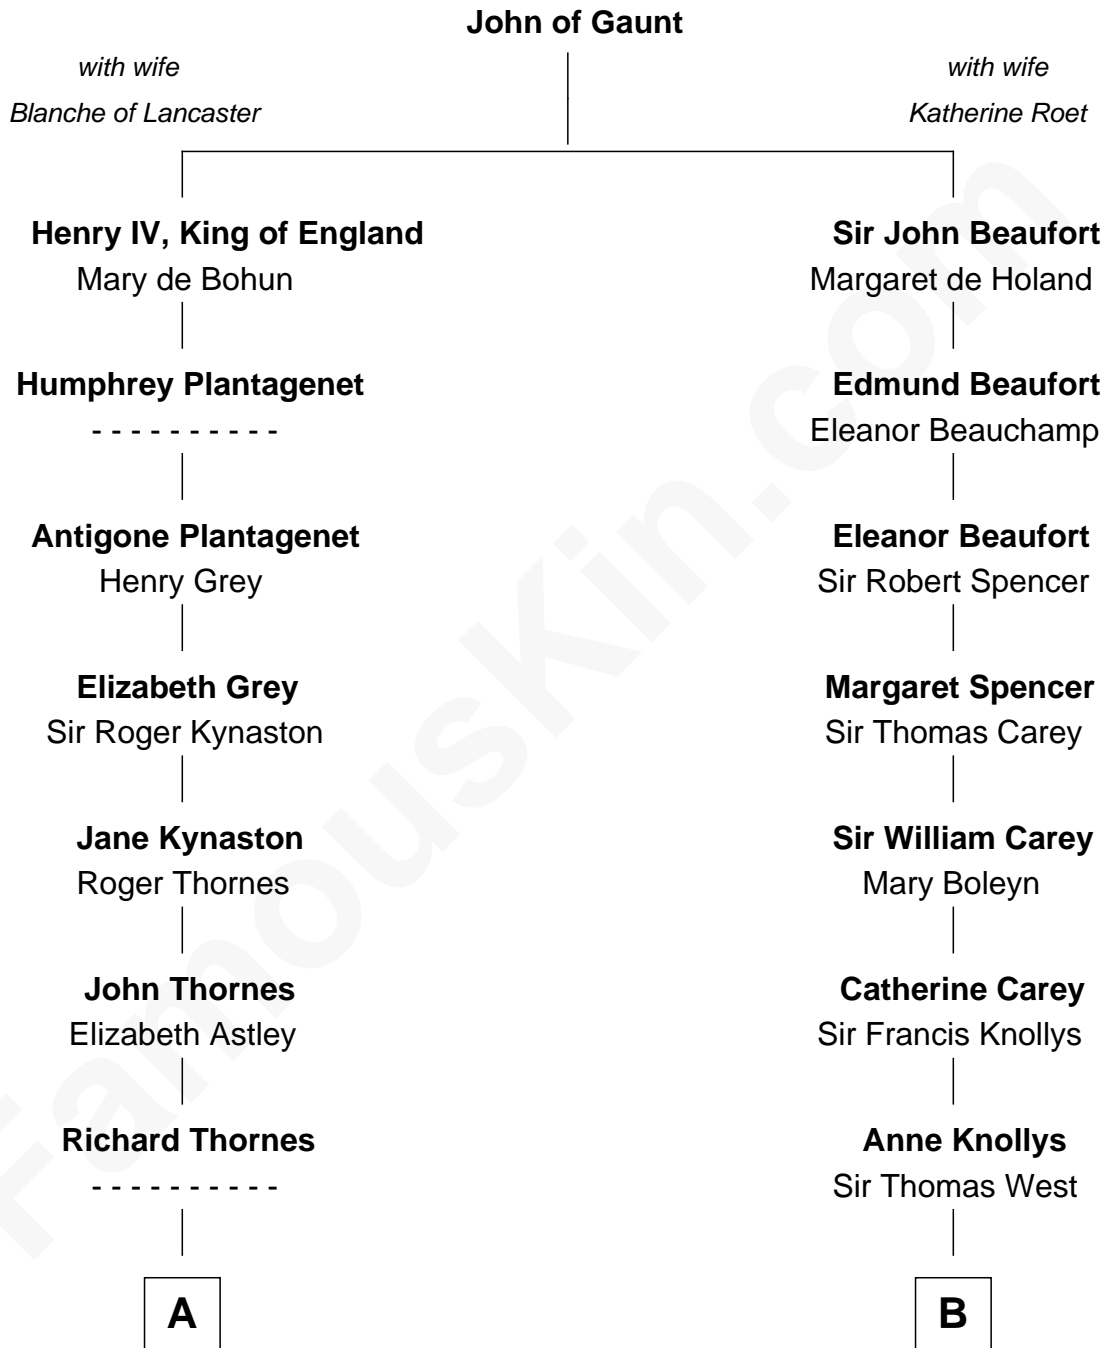

FamousKin.com
Relationship Chart of
Paget Brewster
TV Actress

18th cousin 2 times removed of

Cokie Roberts
Author and TV Journalist

C

Ellen Mackenzie Hodge

Dr. George Washington Wales Brewster

George Washington Wales Brewster