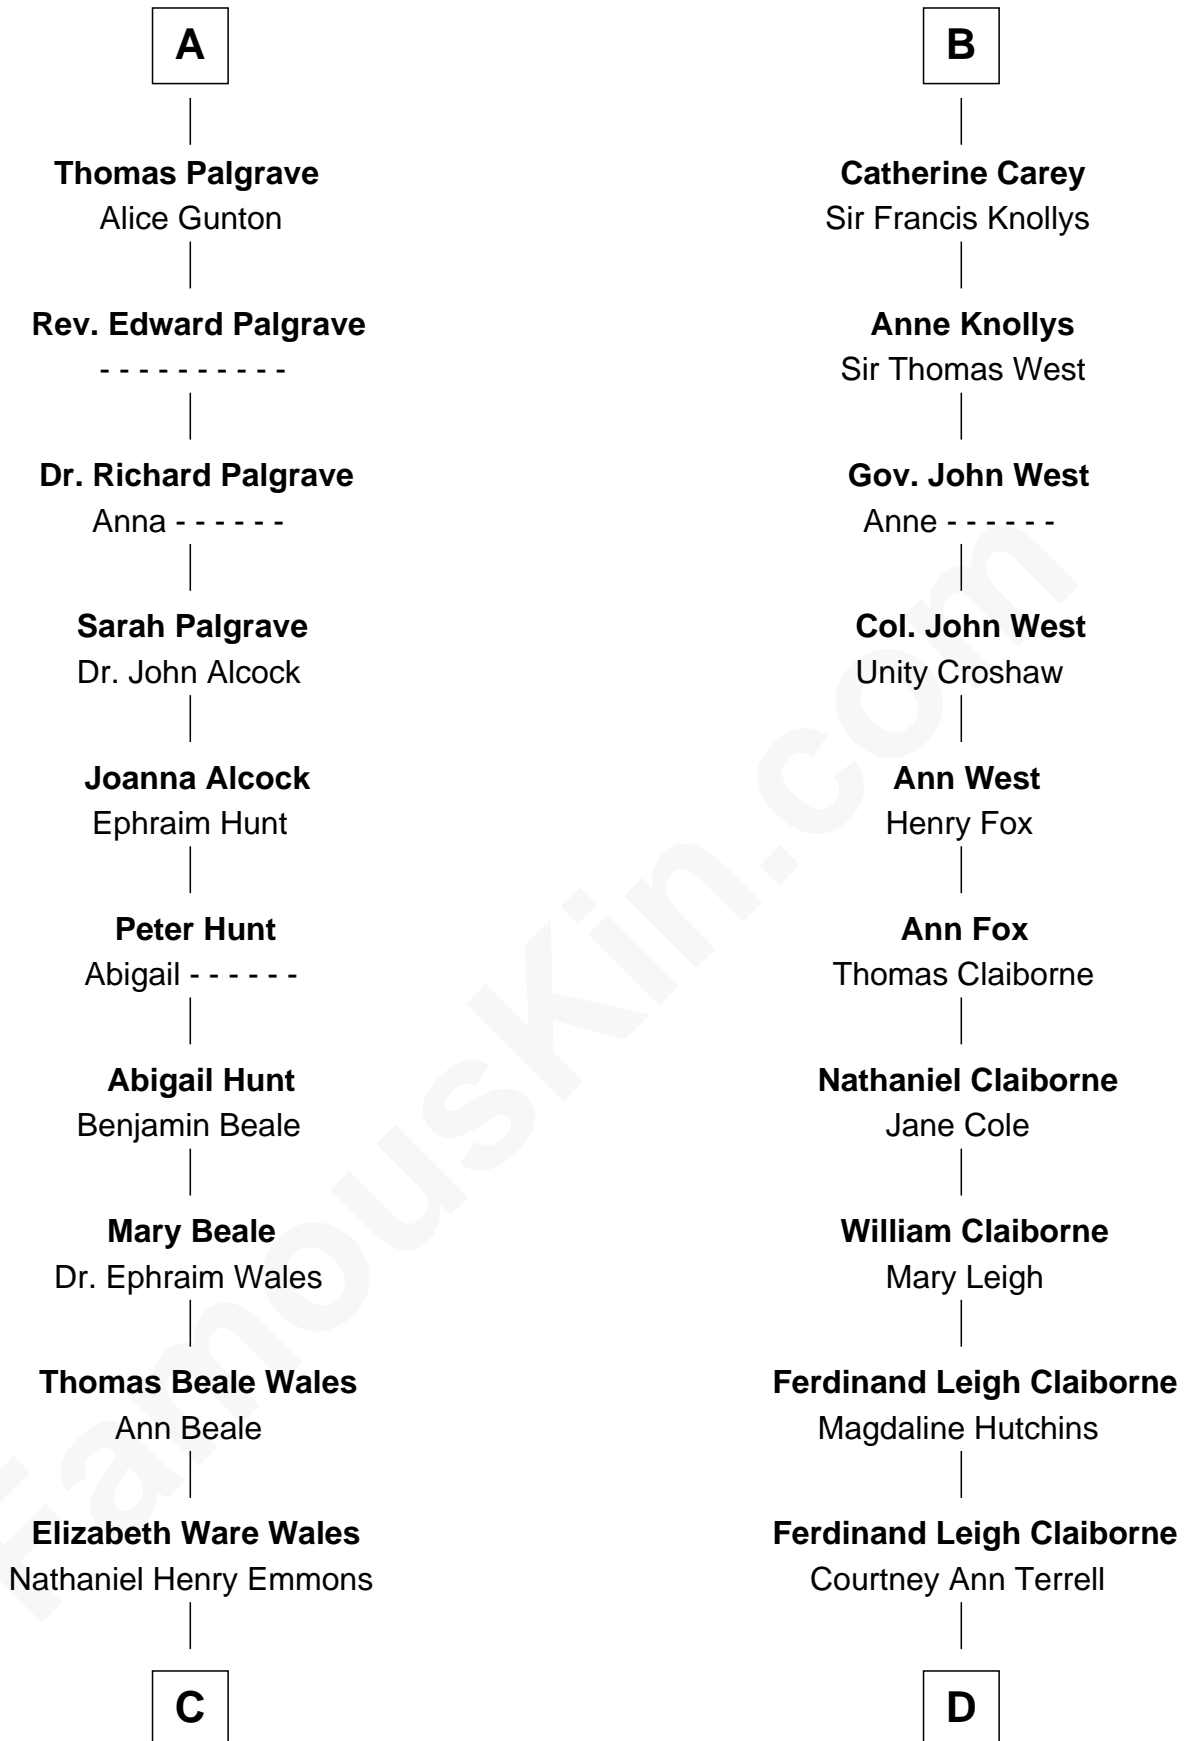

# FamousKin.com Relationship Chart of

**Paget Brewster**

*TV Actress*

20th cousin 1 time removed of

**Cokie Roberts**

*Author and TV Journalist*

**Edmund Fitzalan**

Alice de Warenne

**Richard Fitzalan**  
Eleanor Plantagenet

**Sir Richard Fitzalan**  
Elizabeth de Bohun

**Elizabeth Fitzalan**  
Sir Robert Goushill

**Elizabeth Goushill**  
Sir Robert Wingfield

**Elizabeth Wingfield**  
Sir William Brandon

**Eleanor Brandon**  
John Glemham

**Anne Glemham**  
Henry Palgrave

**A**

**Richard Fitzalan**  
Eleanor Plantagenet

**Alice Fitzalan**  
Sir Thomas de Holand

**Margaret de Holand**  
Sir John Beaufort

**Edmund Beaufort**  
Eleanor Beauchamp

**Eleanor Beaufort**  
Sir Robert Spencer

**Margaret Spencer**  
Sir Thomas Carey

**Sir William Carey**  
Mary Boleyn

**B**

**C**

**Ann Wales Emmons**  
Benjamin Brewster

**Dr. George Washington Wales Brewster**  
Ellen Mackenzie Hodge