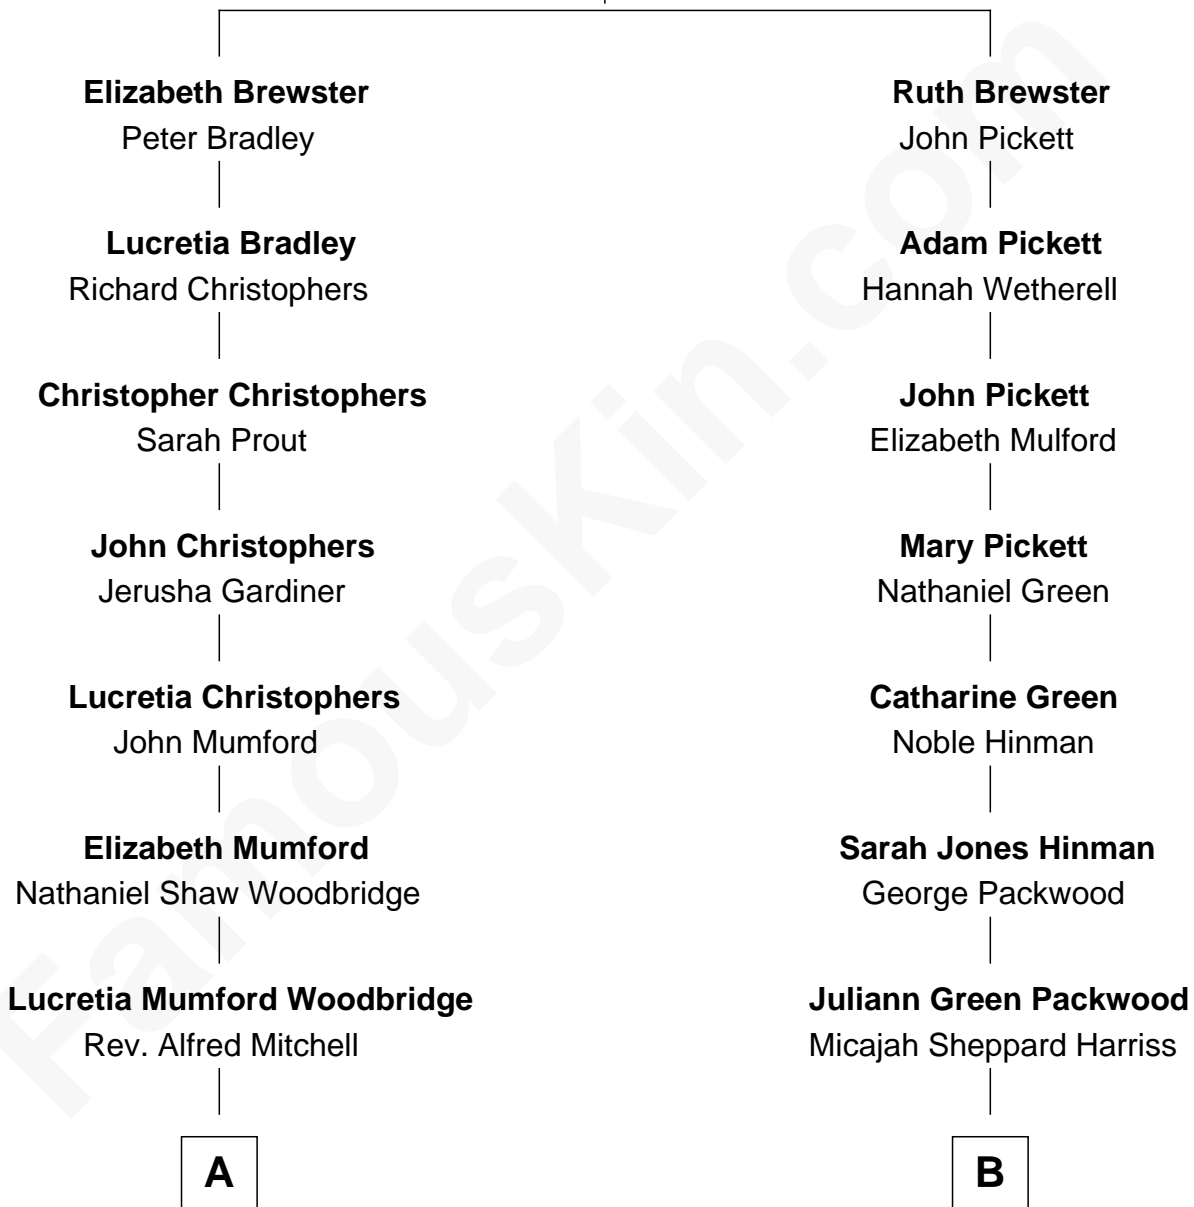

# FamousKin.com Relationship Chart of

**Paget Brewster**

*TV Actress*

11th cousin 1 time removed of

**Cokie Roberts**

*Author and TV Journalist*

**Jonathan Brewster**

Lucretia Oldham

**A**

**Donald Grant Mitchell**

Mary Frances Pringle

**Mary Pringle Mitchell**

Edward Larned Ryerson

**Donald Mitchell Ryerson**

Isabelle McGenniss

**Joan Ryerson**

George Washington Wales Brewster

**Galen Brewster**

Hathaway Tew

**Paget Brewster**

*TV Actress*

**B**

**Thomas Benton Harriss**

Martha Elizabeth Smith