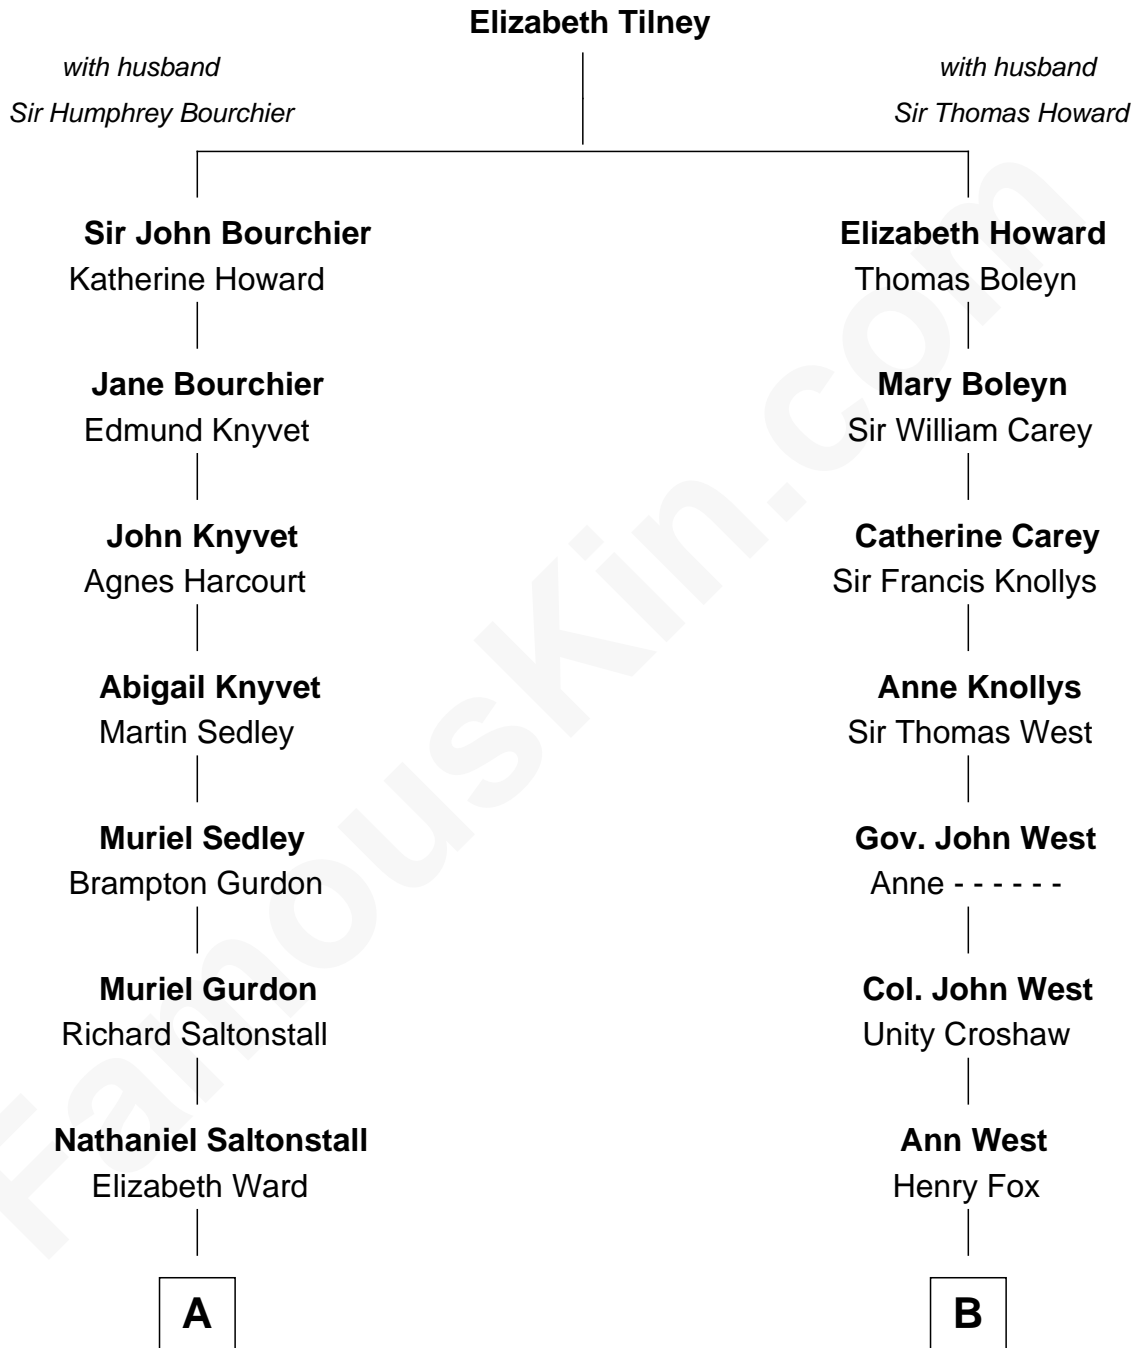

**FamousKin.com**  
**Relationship Chart of**  
**Paget Brewster**  
*TV Actress*

15th cousin 3 times removed of

**Cokie Roberts**  
*Author and TV Journalist*

**C**

—  
**Galen Brewster**  
Hathaway Tew

—  
**Paget Brewster**  
*TV Actress*

FamousKin.com