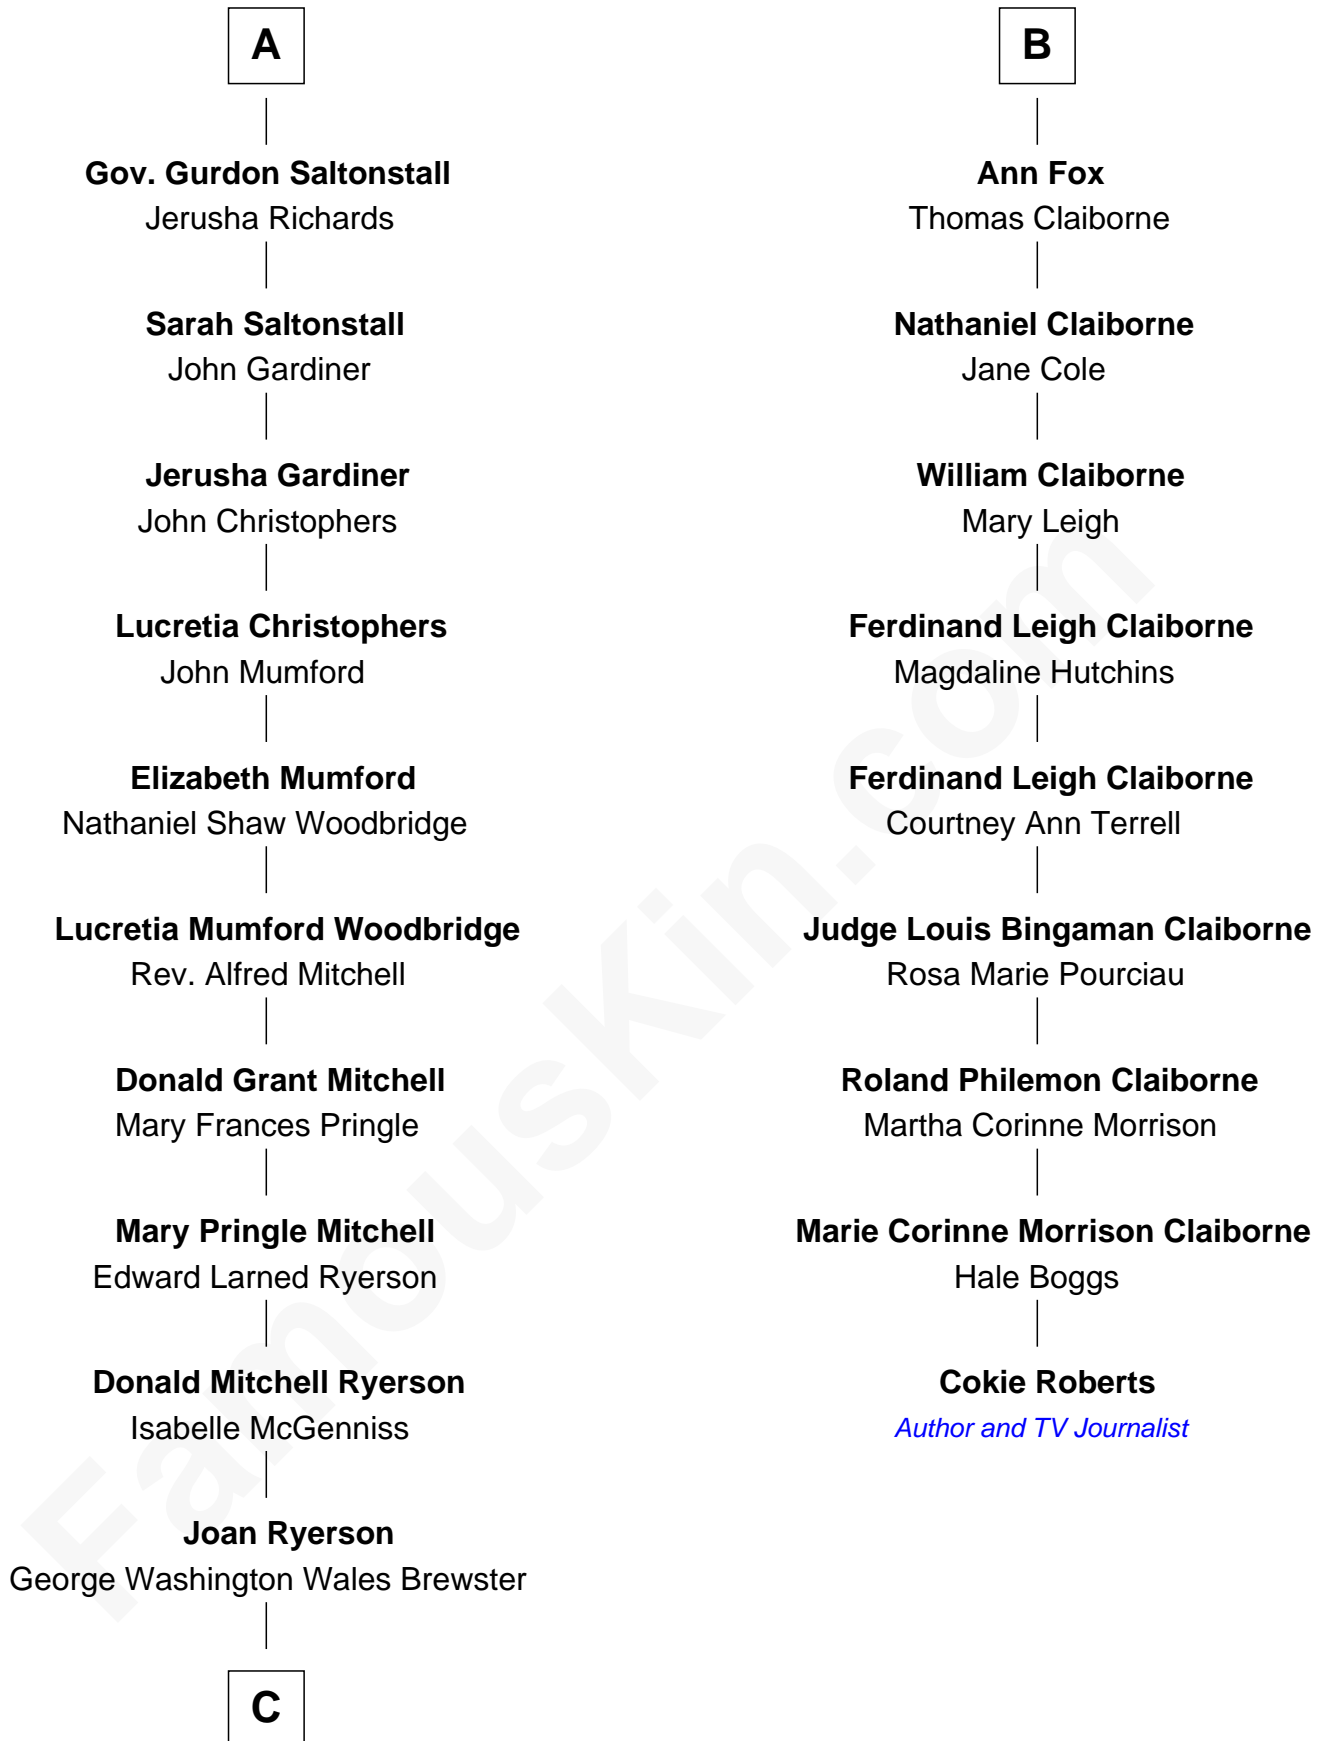

**FamousKin.com**  
**Relationship Chart of**  
**Paget Brewster**  
*TV Actress*

15th cousin 3 times removed of

**Cokie Roberts**  
*Author and TV Journalist*

**C**

—  
**Galen Brewster**  
Hathaway Tew

—  
**Paget Brewster**  
*TV Actress*