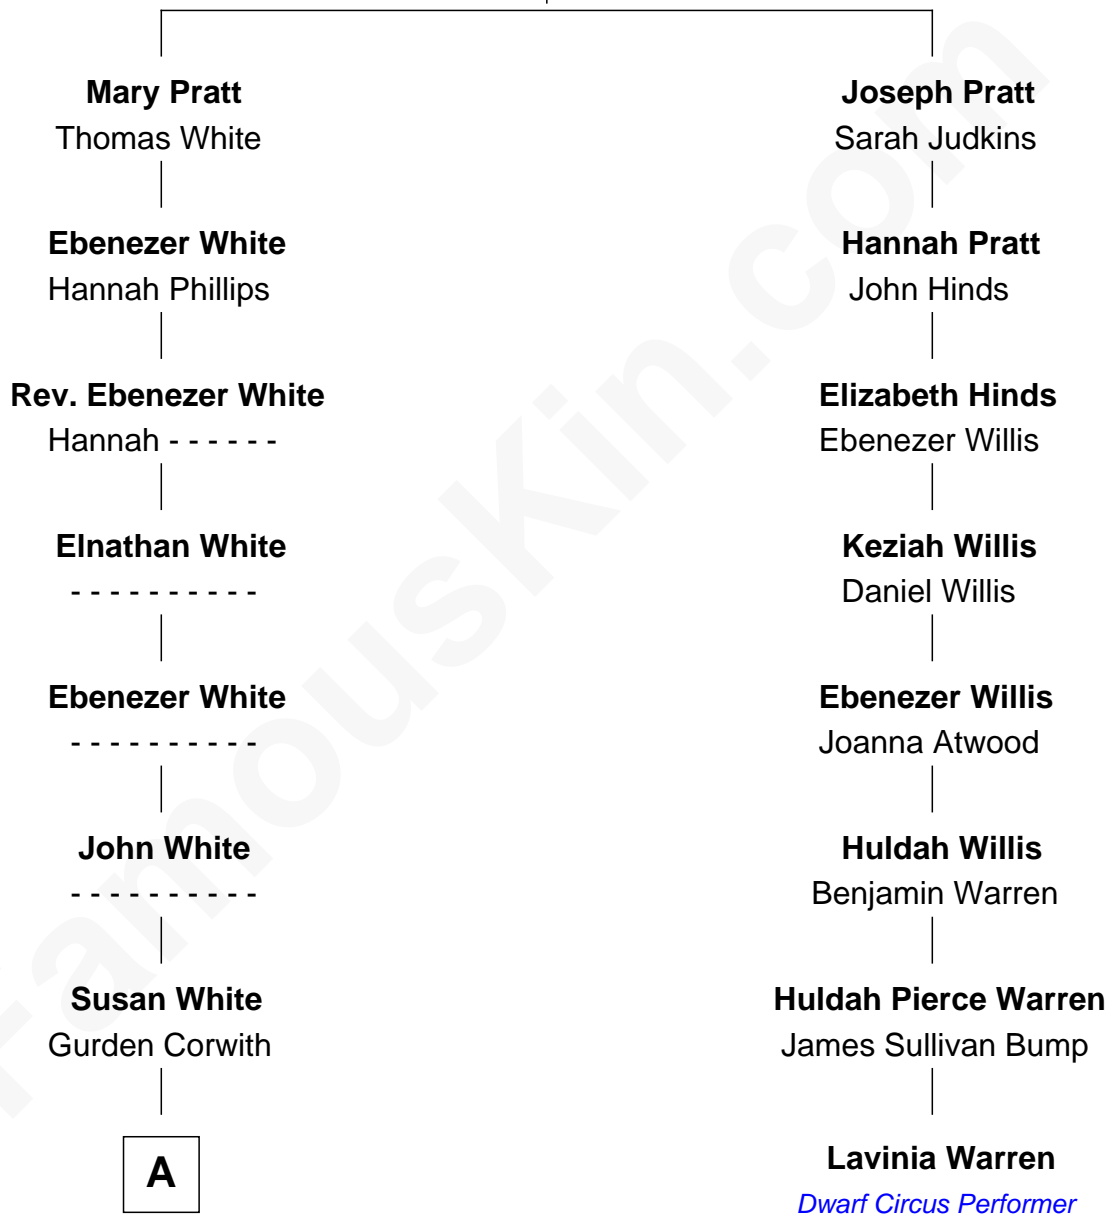

# FamousKin.com Relationship Chart of

**Paget Brewster**

*TV Actress*

7th cousin 5 times removed of

**Lavinia Warren**

*Dwarf Circus Performer*

**Macuth Pratt**  
Elizabeth Kingham

**A**

Henry Corwith  
Isabelle Soulard

Isabelle S. Corwith  
Charles Burrill McGenniss

Isabelle McGenniss  
Donald Mitchell Ryerson

Joan Ryerson  
George Washington Wales Brewster

Galen Brewster  
Hathaway Tew

Paget Brewster  
*TV Actress*