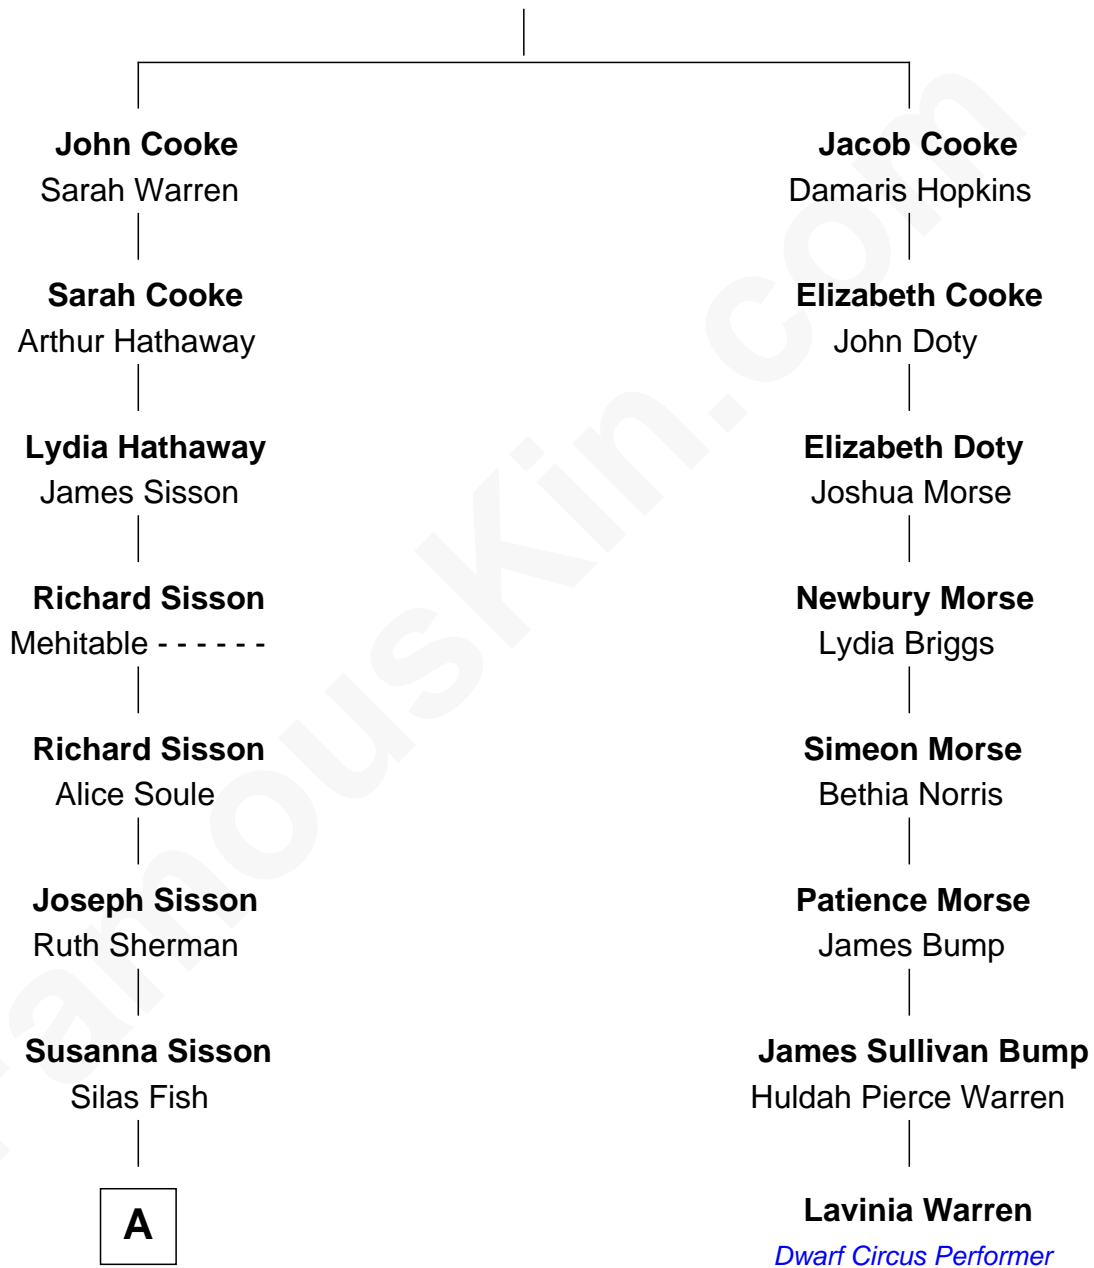

FamousKin.com Relationship Chart of

Paget Brewster

TV Actress

7th cousin 6 times removed of

Lavinia Warren

Dwarf Circus Performer

Francis Cooke

Hester le Mahieu

A

A

Priscilla Fish

William Tew

William Henry Tew

Rhoda Burnham

Harvey William Tew

Susan D. Goodrich

James Dinsmore Tew

Elinor Edith Bechtel

John Bechtel Tew

Valerie Hathaway

Hathaway Tew

Galen Brewster

Paget Brewster

TV Actress