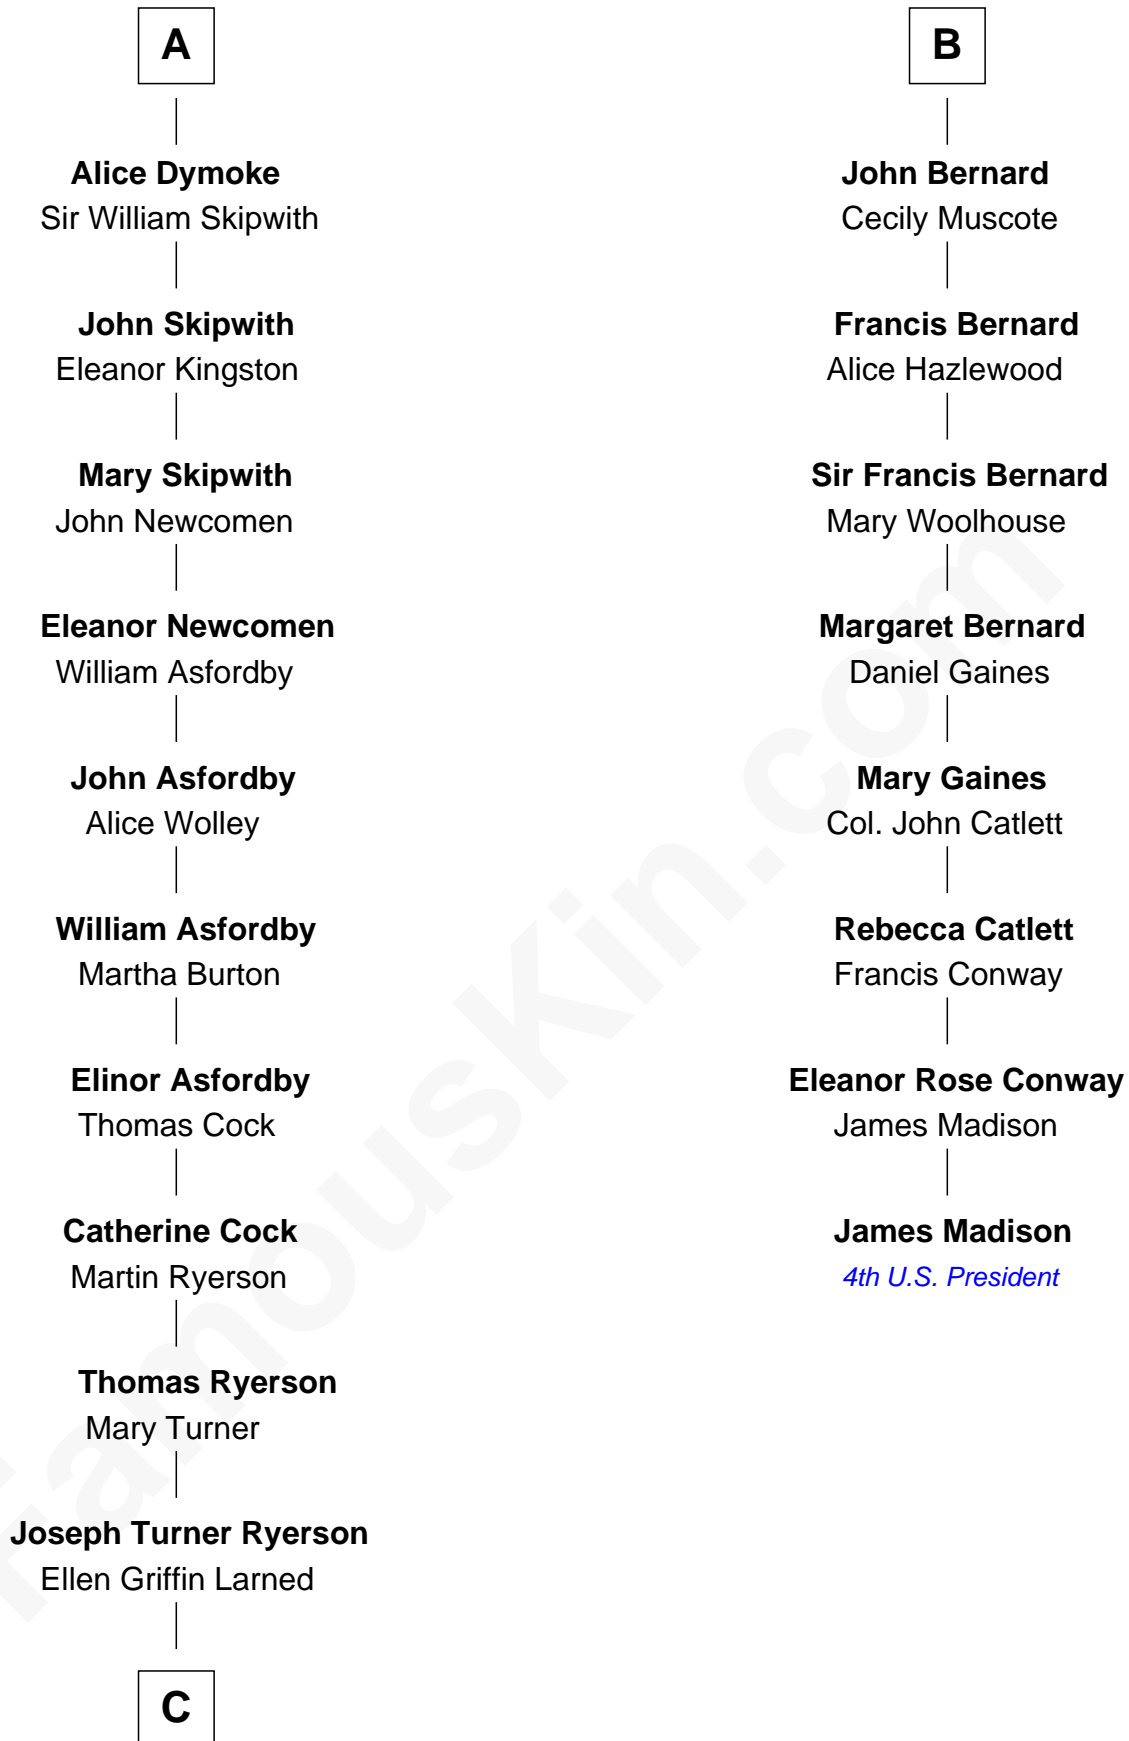

FamousKin.com Relationship Chart of

Paget Brewster

TV Actress

14th cousin 7 times removed of

James Madison

4th U.S. President

Sir Henry de Percy

Eleanor de Arundel

Elizabeth le Scrope

Margaret Scrope

John Bernard

John Bernard

Margaret Daundelyn

B

C

Edward Larned Ryerson

Mary Pringle Mitchell

Donald Mitchell Ryerson

Isabelle McGenniss

Joan Ryerson

George Washington Wales Brewster

Galen Brewster

Hathaway Tew

Paget Brewster