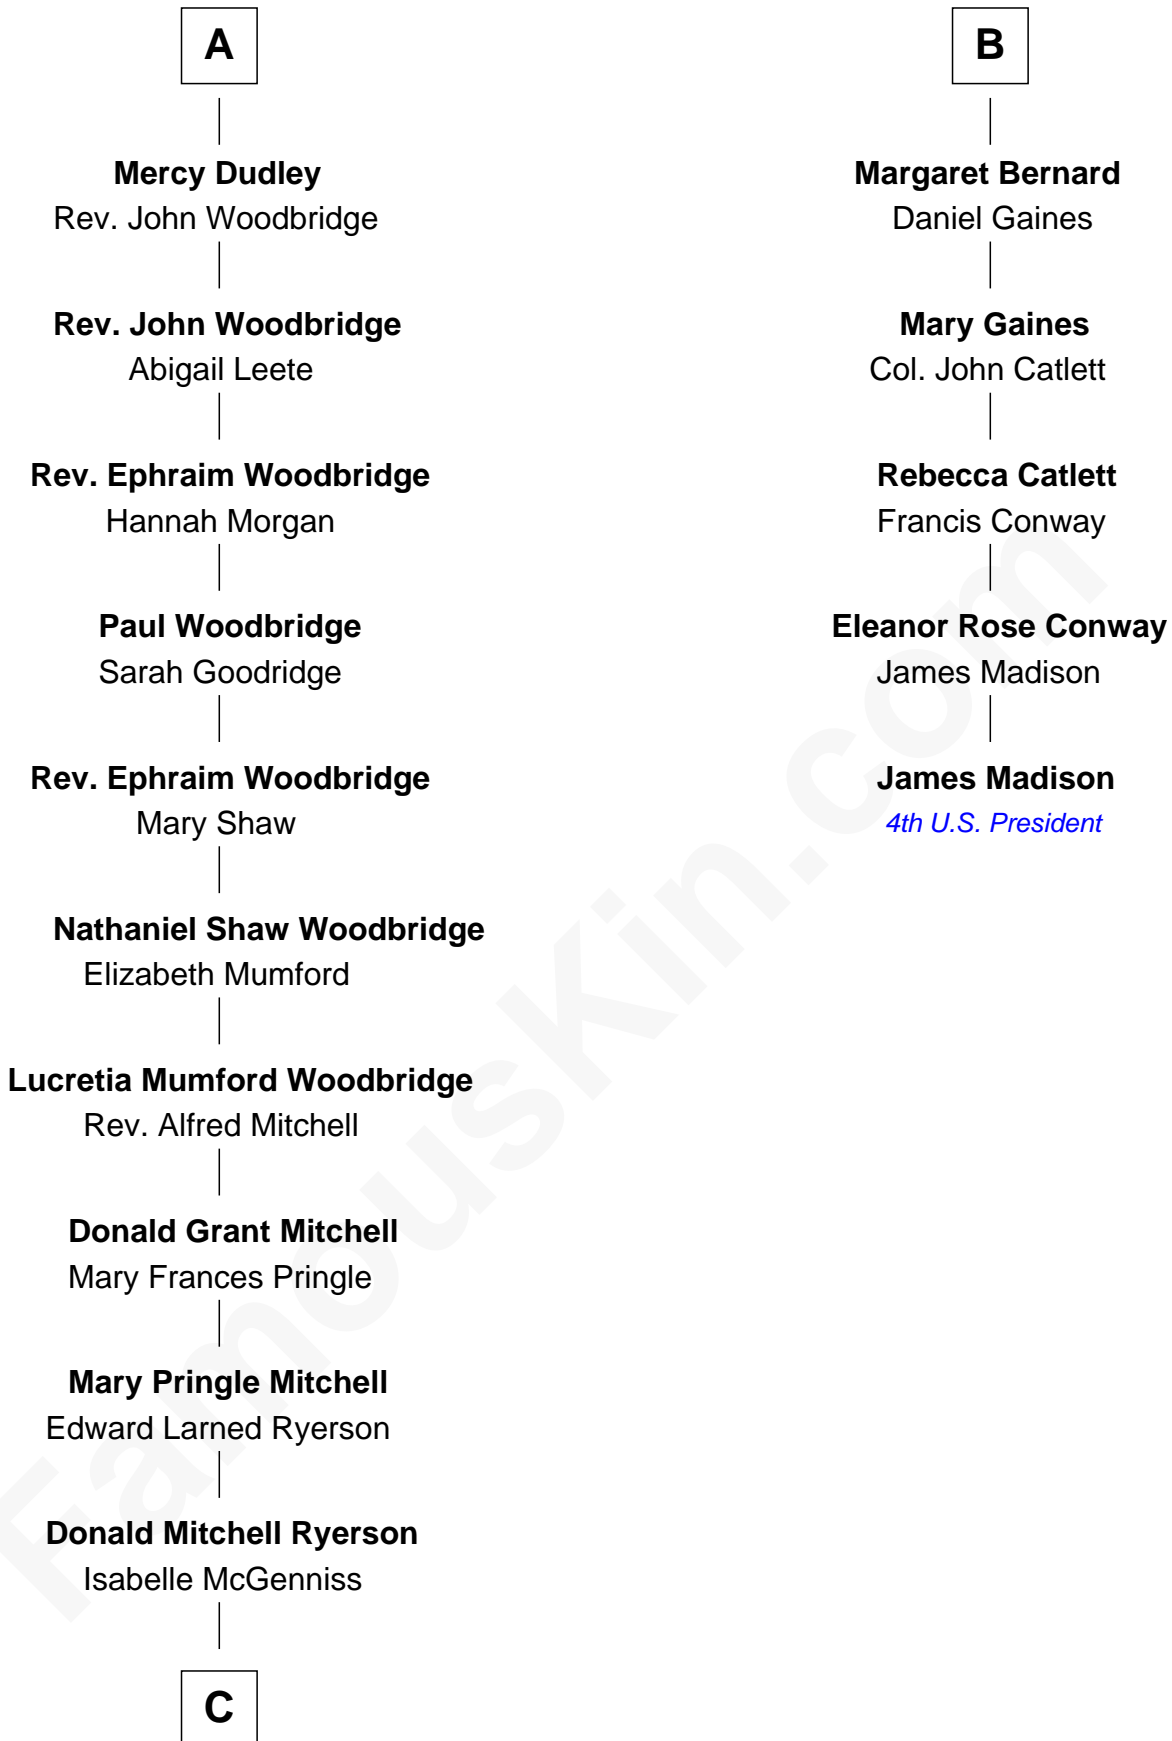

**FamousKin.com**  
**Relationship Chart of**  
**Paget Brewster**  
*TV Actress*

11th cousin 8 times removed of  
**James Madison**  
*4th U.S. President*

**C**

—  
**Joan Ryerson**

George Washington Wales Brewster

—  
**Galen Brewster**

Hathaway Tew

—  
**Paget Brewster**

*TV Actress*

FamousKin.com