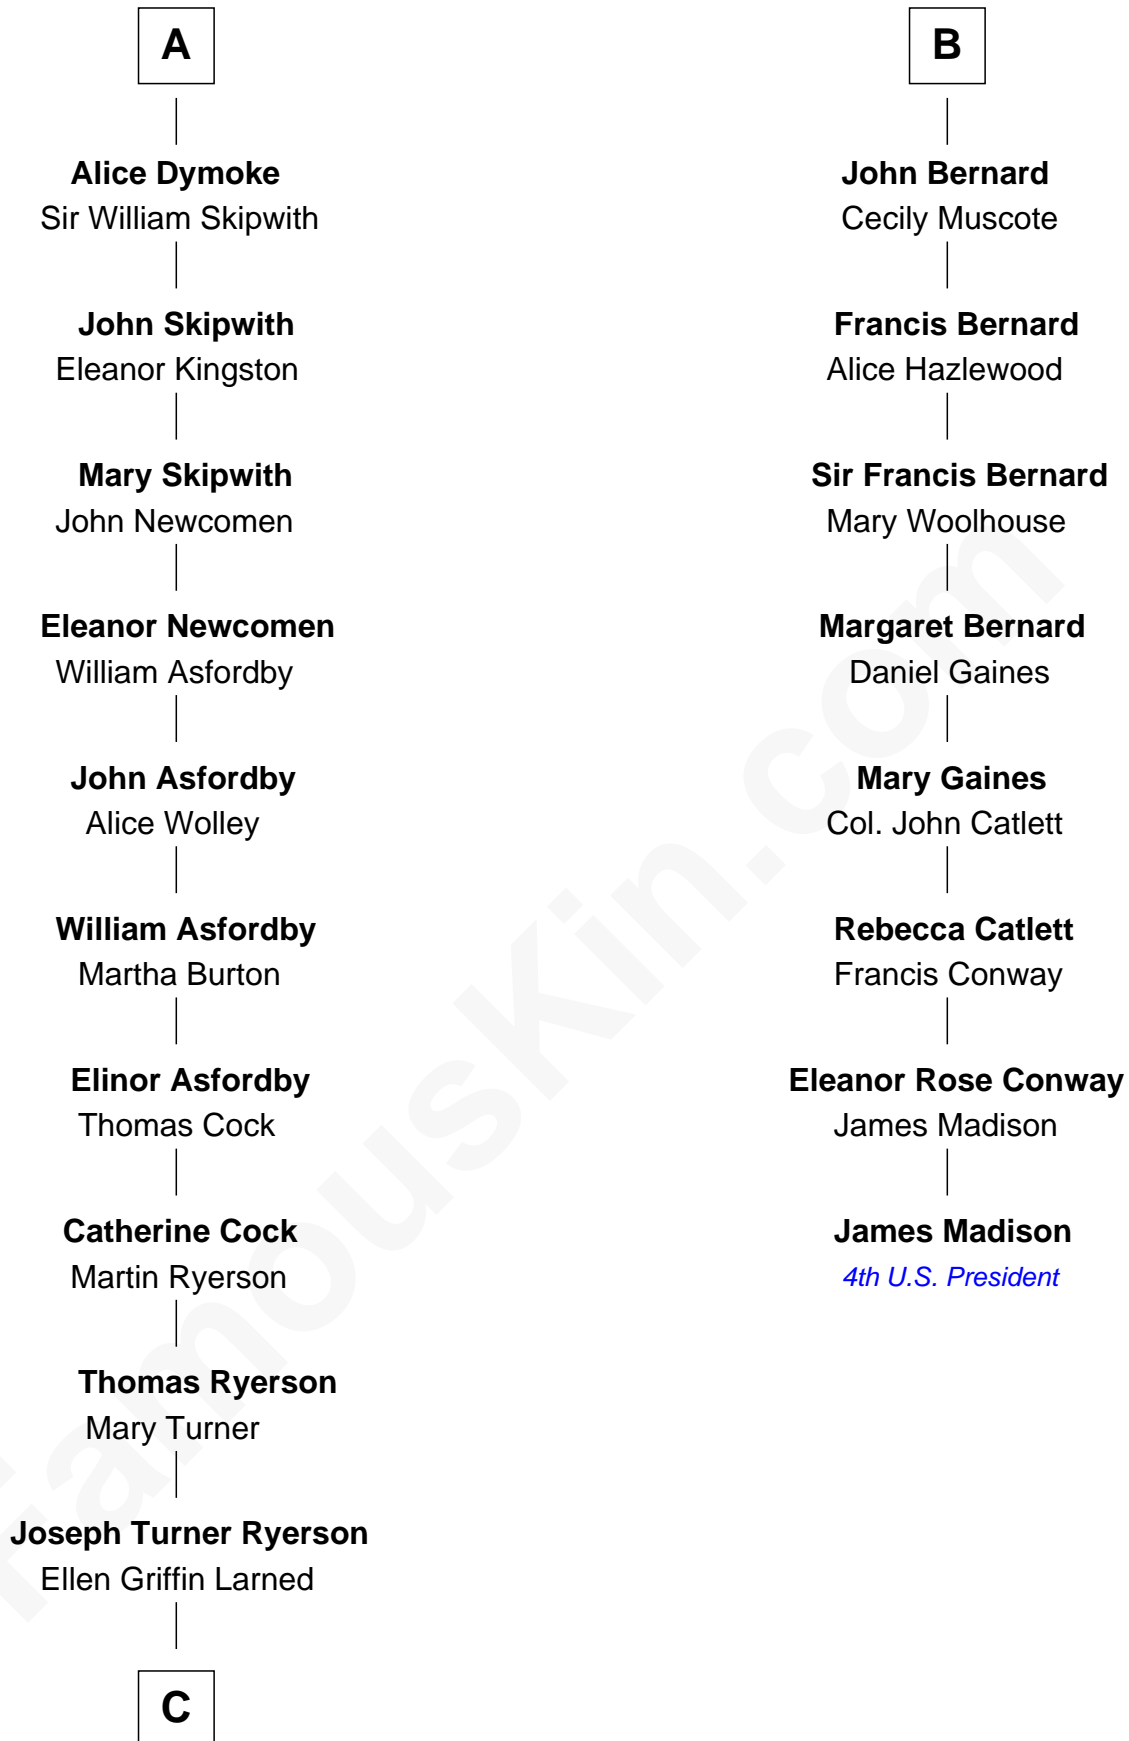

FamousKin.com Relationship Chart of

Paget Brewster

TV Actress

14th cousin 7 times removed of

James Madison

4th U.S. President

Guy de Beauchamp

Alice de Toeni

Elizabeth le Scrope

Margaret Scrope

John Bernard

John Bernard

Margaret Daundelyn

B

C

Edward Larned Ryerson

Mary Pringle Mitchell

Donald Mitchell Ryerson

Isabelle McGenniss

Joan Ryerson

George Washington Wales Brewster

Galen Brewster

Hathaway Tew

Paget Brewster