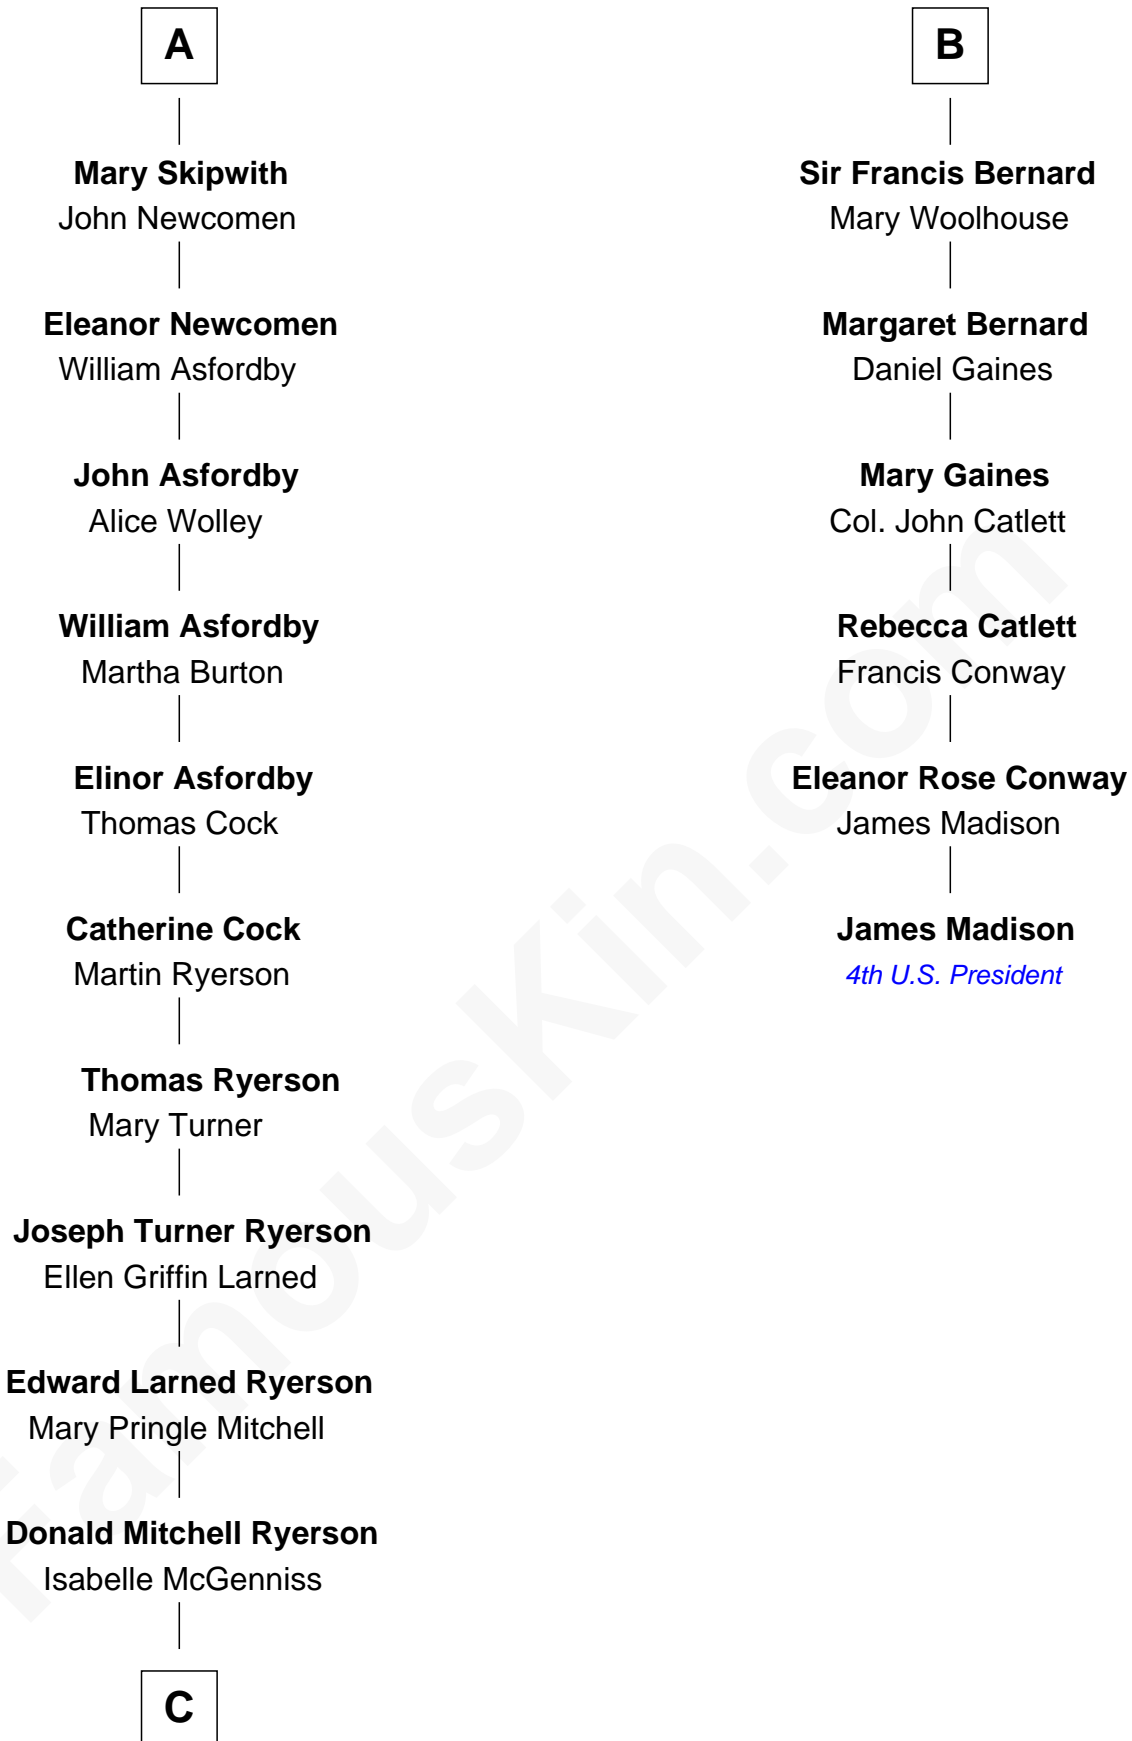

FamousKin.com Relationship Chart of

Paget Brewster
TV Actress

12th cousin 7 times removed of

James Madison
4th U.S. President

John de Welles
Maud de Roos

John de Welles
Eleanor de Mowbray

Eudo de Welles
Maud de Greystoke

Sir Lionel de Welles
Joan de Waterton

Margaret de Welles
Sir Thomas Dymoke

Sir Lionel Dymoke
Joanna Griffith

Alice Dymoke
Sir William Skipwith

John Skipwith
Eleanor Kingston

A

Margery de Welles
Stephen le Scrope

John le Scrope
Elizabeth Chaworth

Elizabeth le Scrope
Sir Henry le Scrope

Margaret Scrope
John Bernard

John Bernard
Margaret Daundelyn

John Bernard
Cecily Muscote

Francis Bernard
Alice Hazlewood

B

C

—
Joan Ryerson

George Washington Wales Brewster

—
Galen Brewster

Hathaway Tew

—
Paget Brewster

TV Actress

FamousKin.com