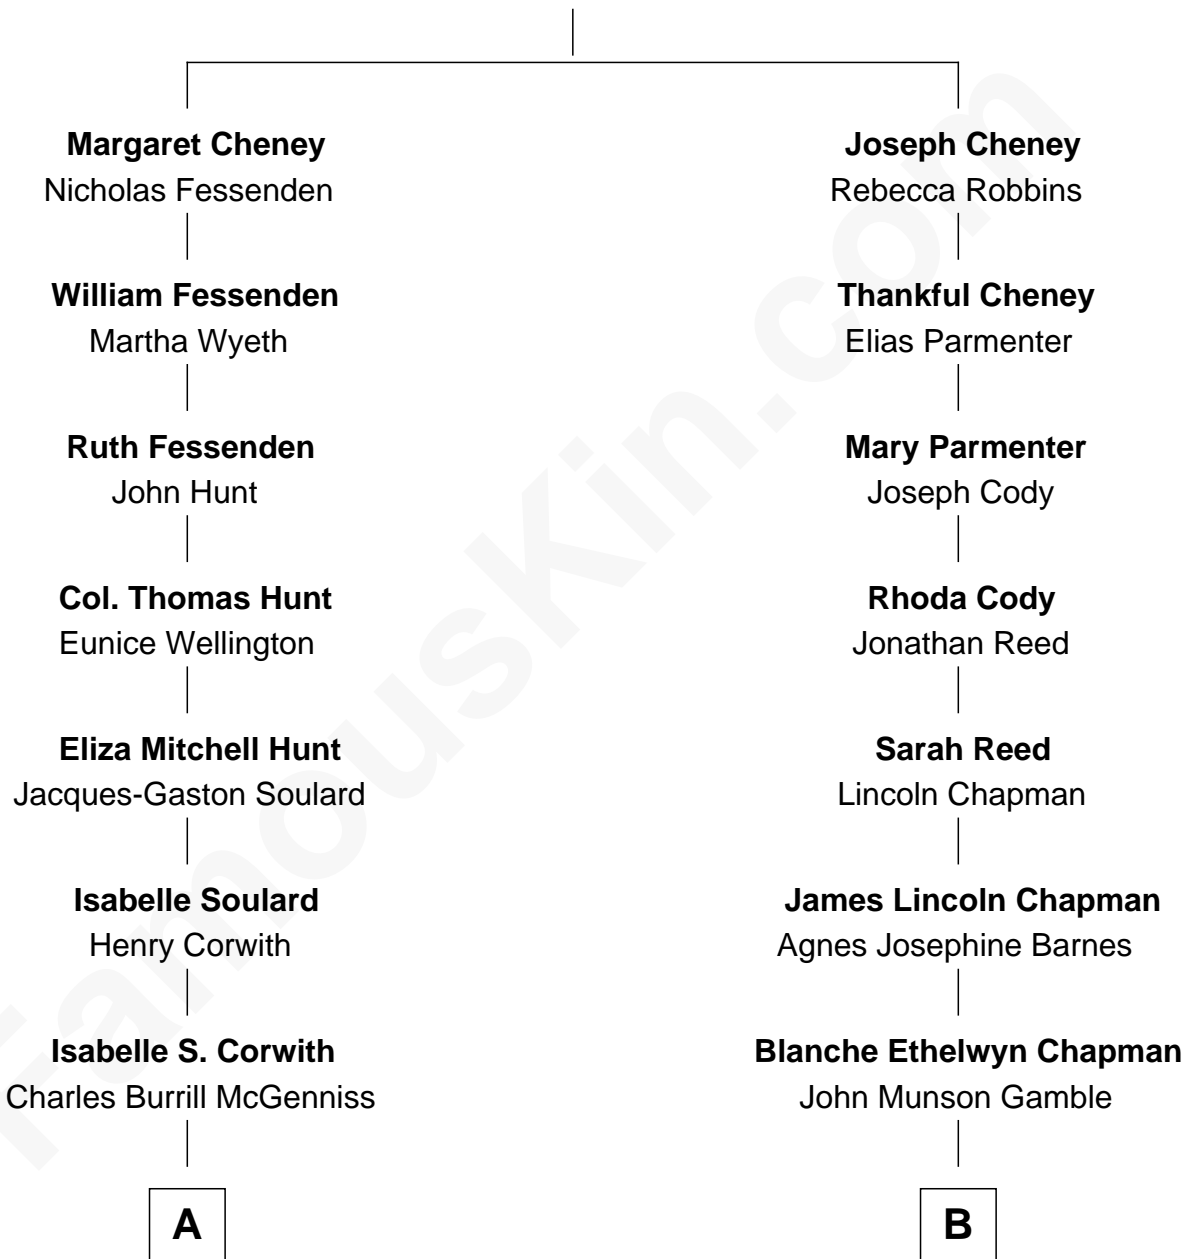

# FamousKin.com Relationship Chart of

**Paget Brewster**

*TV Actress*

9th cousin 1 time removed of

**Viggo Mortensen**

*Movie Actor*

**Thomas Cheney**

Jane Atkinson

**A**

**Isabelle McGenniss**  
Donald Mitchell Ryerson

**Joan Ryerson**  
George Washington Wales Brewster

**Galen Brewster**  
Hathaway Tew

**Paget Brewster**  
*TV Actress*

**B**

**Mary Annis Gamble**  
Dr. Walter Sidney Atkinson

**Grace Gamble Atkinson**  
Viggo Peter Mortensen

**Viggo Mortensen**  
*Movie Actor*