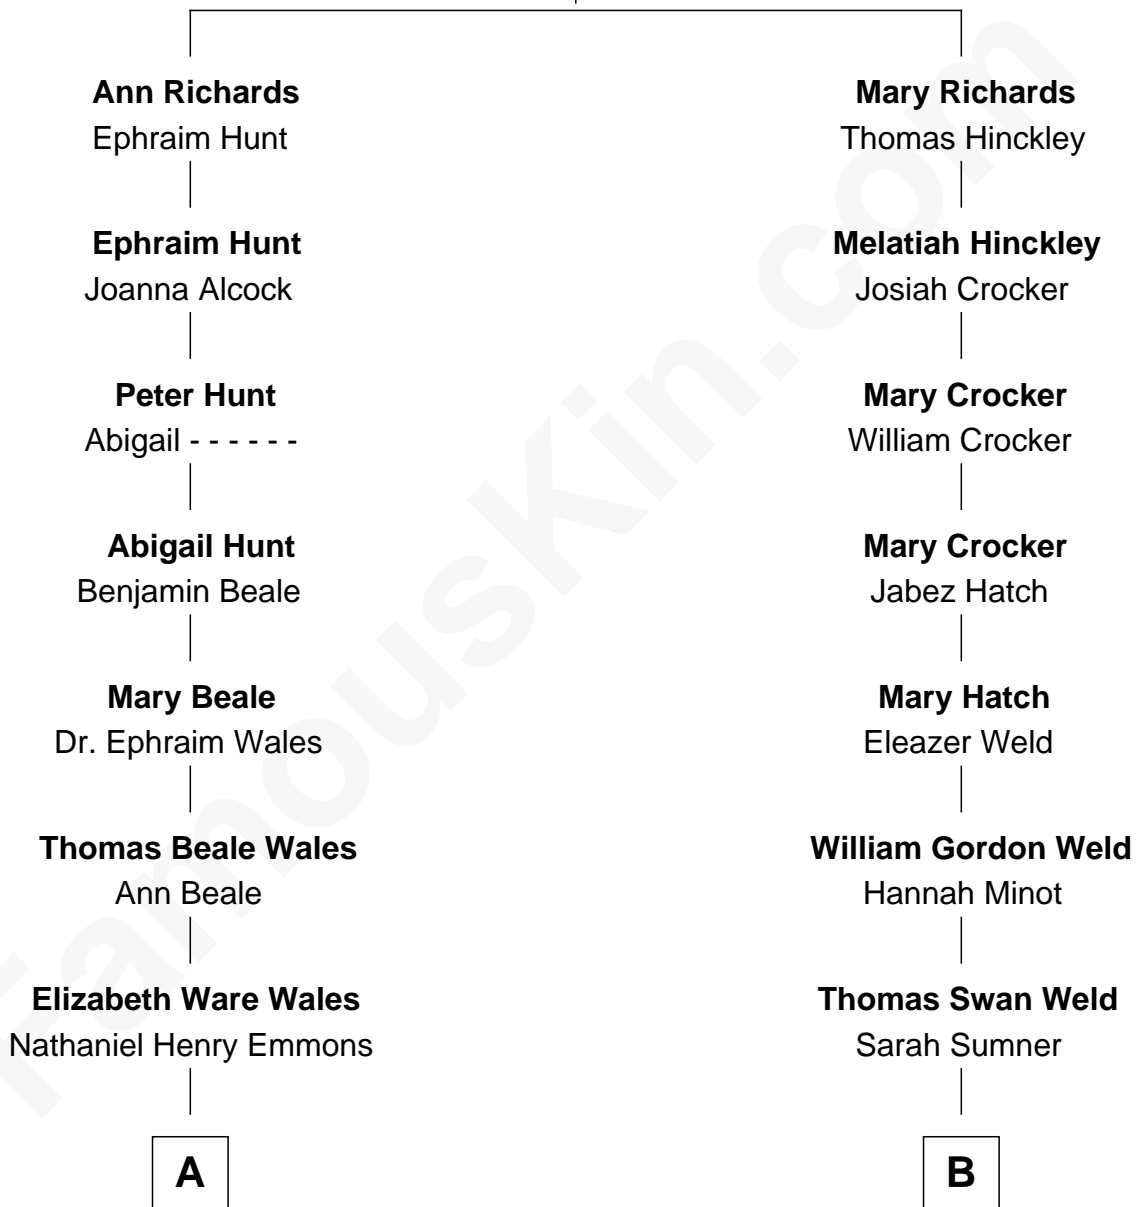

FamousKin.com Relationship Chart of

Paget Brewster

TV Actress

10th cousin 1 time removed of

Bill Weld

68th Governor of Massachusetts

Thomas Richards

Welthian - - - - -

A

Ann Wales Emmons

Benjamin Brewster

Dr. George Washington Wales Brewster

Ellen Mackenzie Hodge

George Washington Wales Brewster

Joan Ryerson

Galen Brewster

Hathaway Tew

Paget Brewster

TV Actress

B

Dr. Francis Minot Weld

Fanny Elizabeth Bartholomew

Francis Minot Weld

Margaret Low White