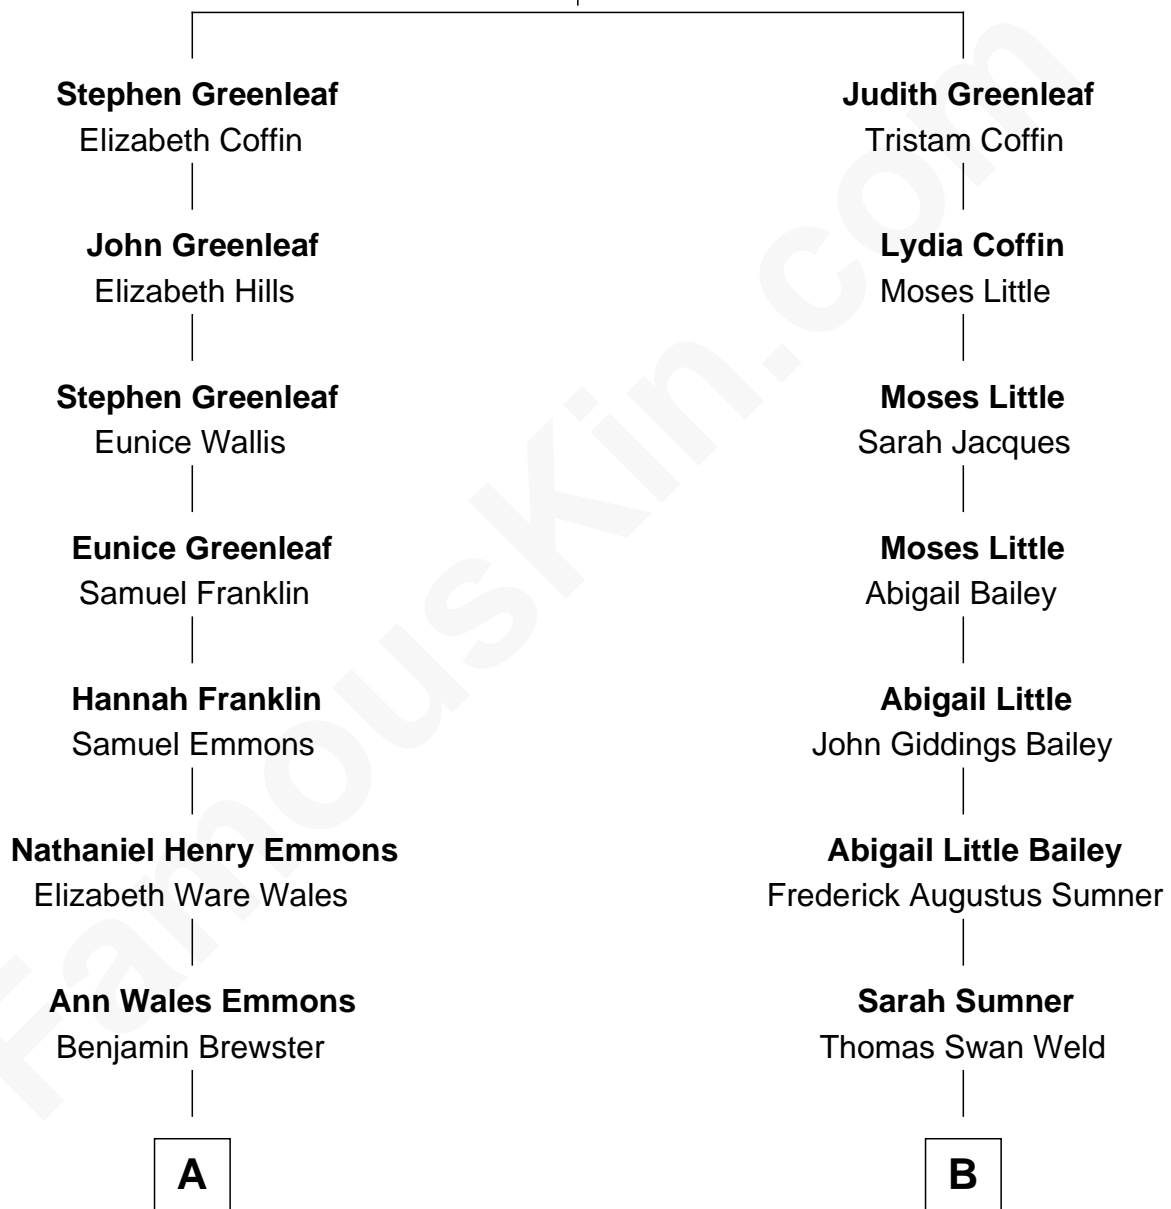

FamousKin.com Relationship Chart of

Paget Brewster

TV Actress

10th cousin of

Bill Weld

68th Governor of Massachusetts

Edmund Greenleaf

Sarah Moore

A

Dr. George Washington Wales Brewster

Ellen Mackenzie Hodge

George Washington Wales Brewster

Joan Ryerson

Galen Brewster

Hathaway Tew

Paget Brewster