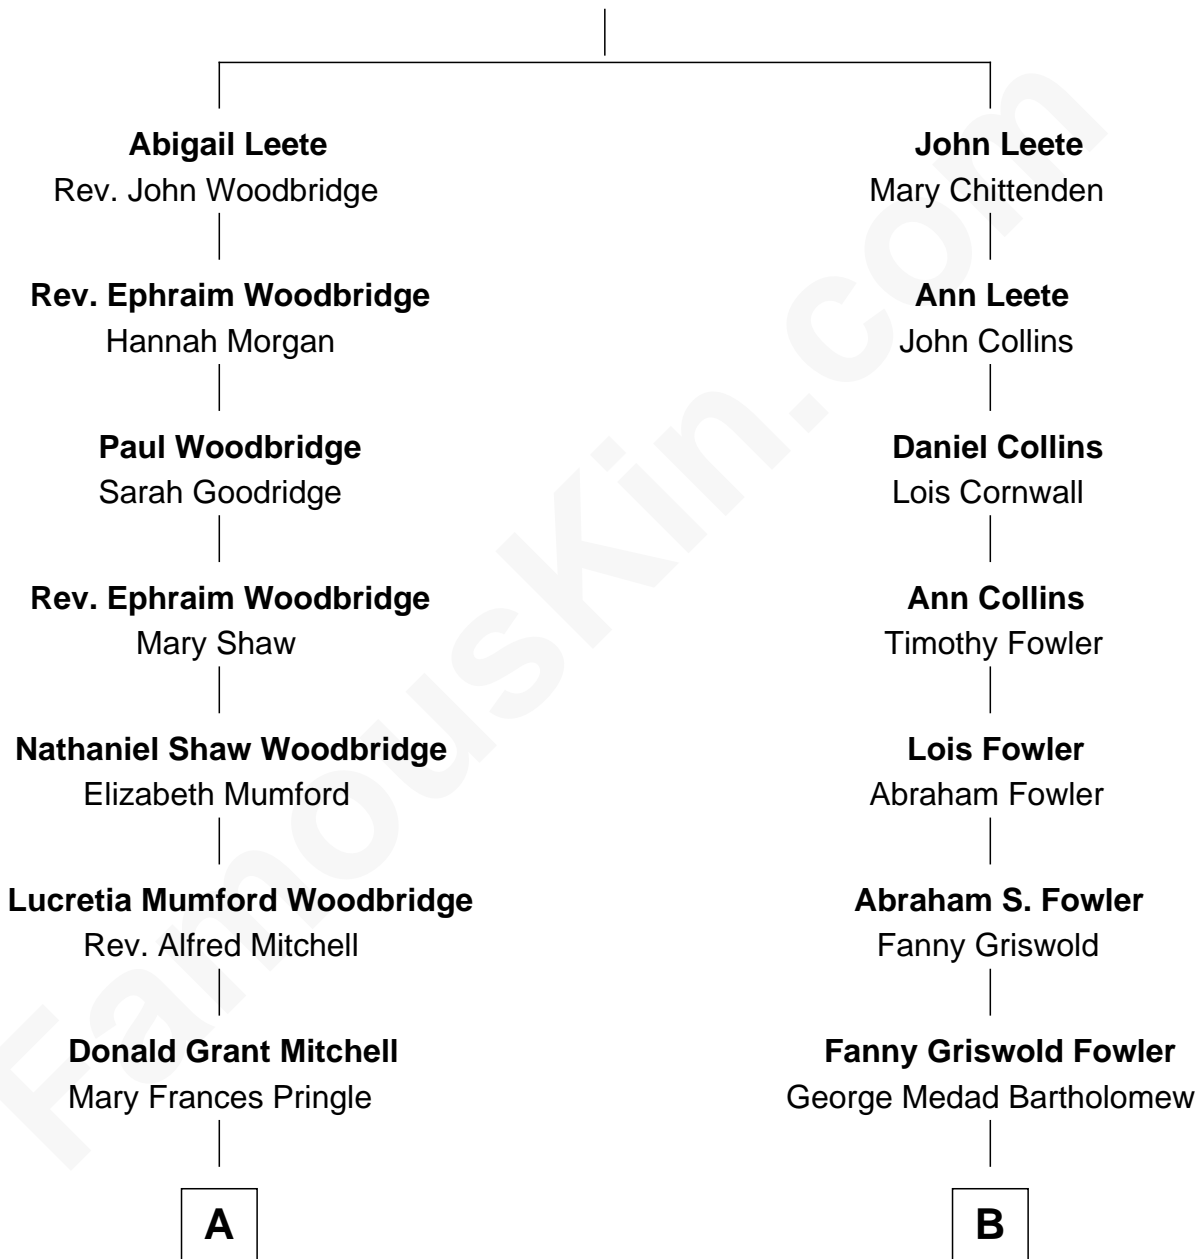

FamousKin.com Relationship Chart of

Paget Brewster

TV Actress

10th cousin 1 time removed of

Bill Weld

68th Governor of Massachusetts

Gov. William Leete

Anna Payne

A

Mary Pringle Mitchell
Edward Larned Ryerson

Donald Mitchell Ryerson
Isabelle McGenniss

Joan Ryerson
George Washington Wales Brewster

Galen Brewster
Hathaway Tew

Paget Brewster
TV Actress

B

Fanny Elizabeth Bartholomew
Dr. Francis Minot Weld

Francis Minot Weld
Margaret Low White

David Weld
Mary Blake Nichols

Bill Weld
68th Governor of Massachusetts