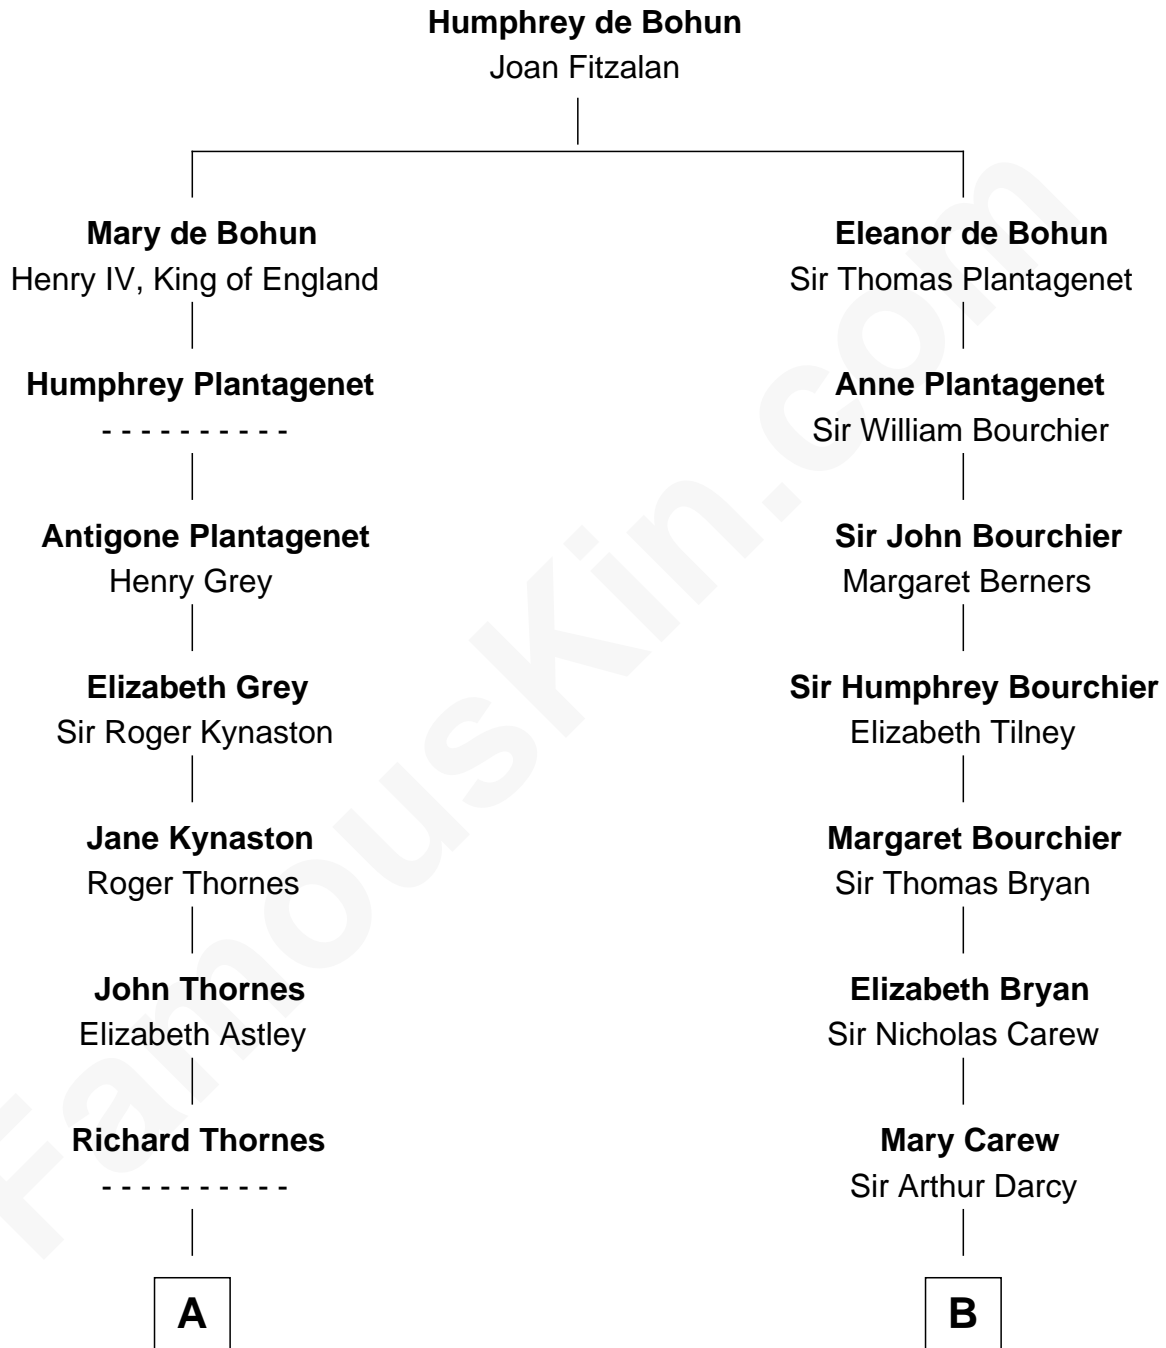

# FamousKin.com Relationship Chart of

**Paget Brewster**

*TV Actress*

19th cousin 1 time removed of

**Bill Weld**

*68th Governor of Massachusetts*

**C**

**Ellen Mackenzie Hodge**

Dr. George Washington Wales Brewster

**George Washington Wales Brewster**

Joan Ryerson

**Galen Brewster**

Hathaway Tew

**Paget Brewster**

*TV Actress*

**D**

**Francis Minot Weld**

Margaret Low White

**David Weld**

Mary Blake Nichols

**Bill Weld**

*68th Governor of Massachusetts*