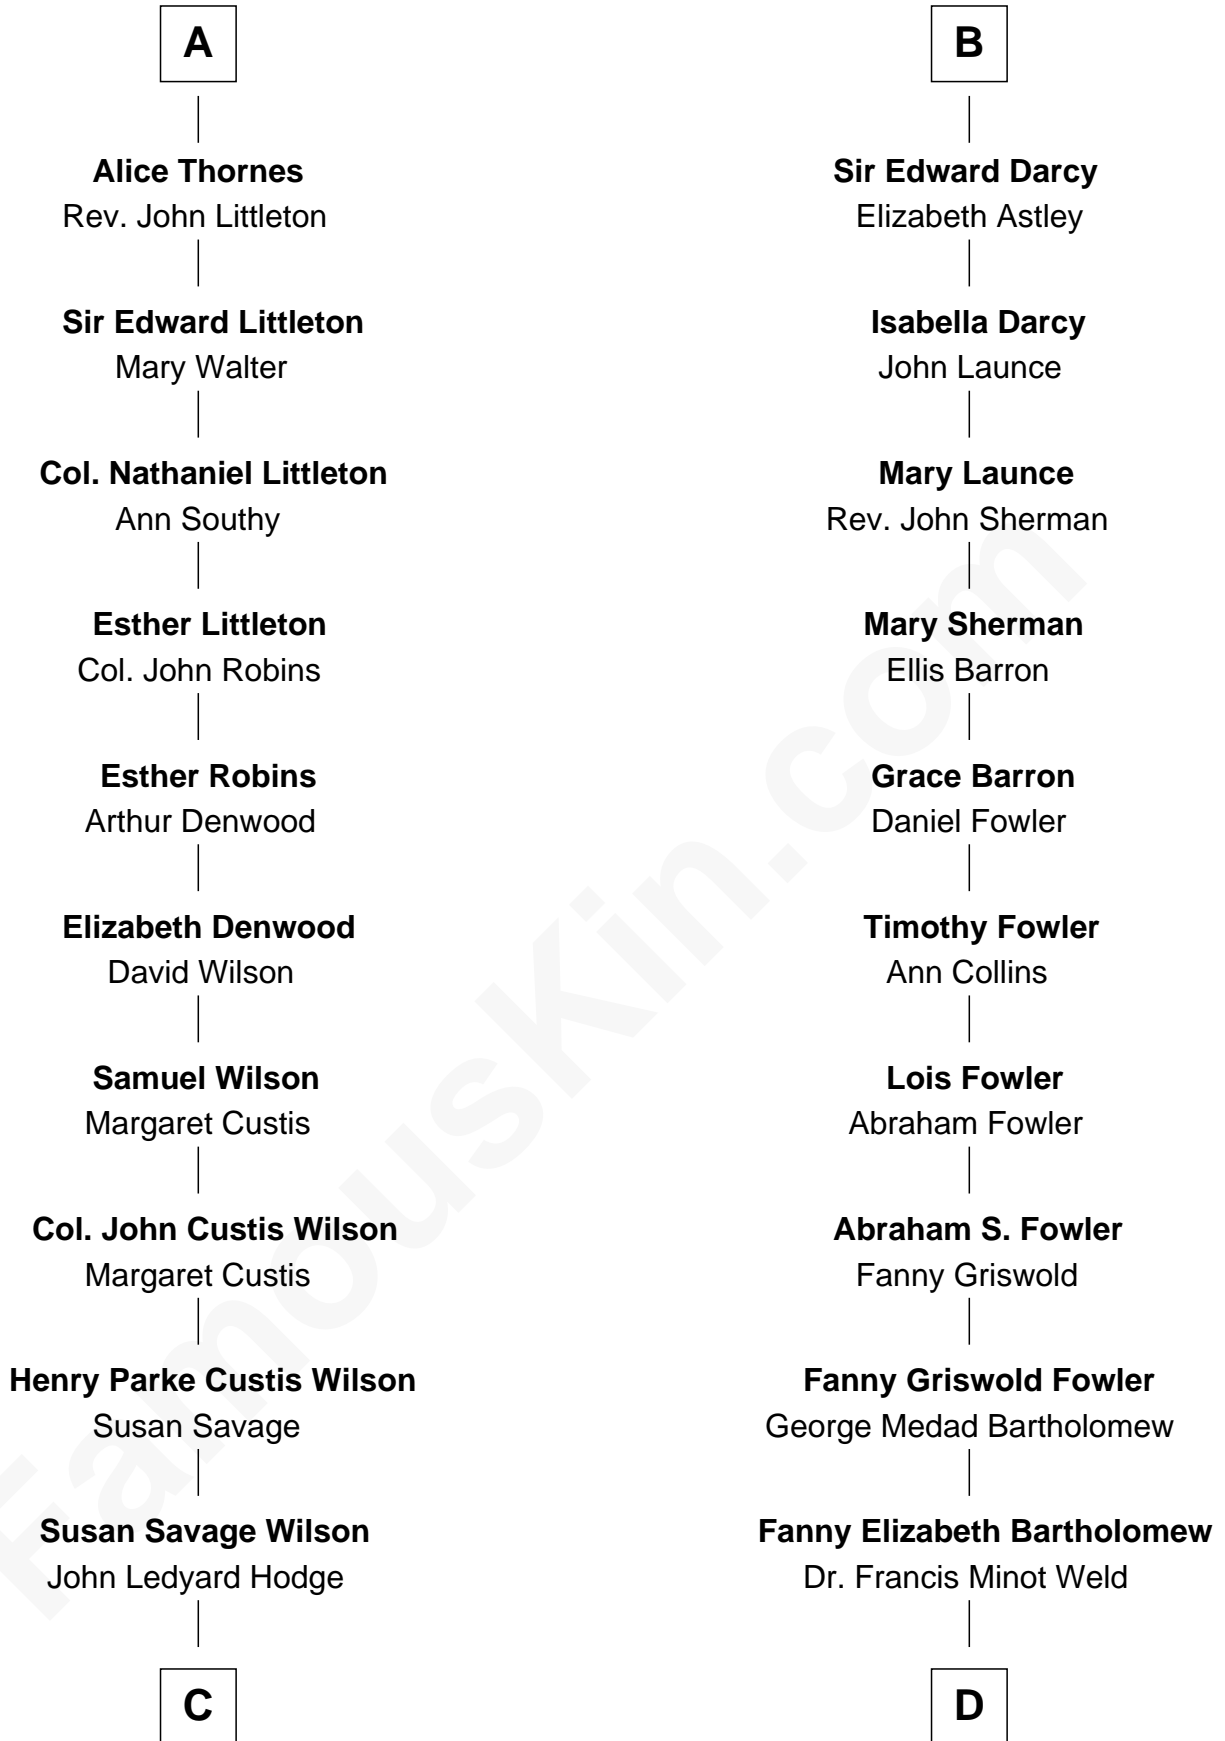

# FamousKin.com Relationship Chart of

**Paget Brewster**

*TV Actress*

19th cousin 1 time removed of

**Bill Weld**

*68th Governor of Massachusetts*

**C**

**Ellen Mackenzie Hodge**

Dr. George Washington Wales Brewster

**George Washington Wales Brewster**

Joan Ryerson

**Galen Brewster**

Hathaway Tew

**Paget Brewster**

*TV Actress*

**D**

**Francis Minot Weld**

Margaret Low White

**David Weld**

Mary Blake Nichols

**Bill Weld**

*68th Governor of Massachusetts*